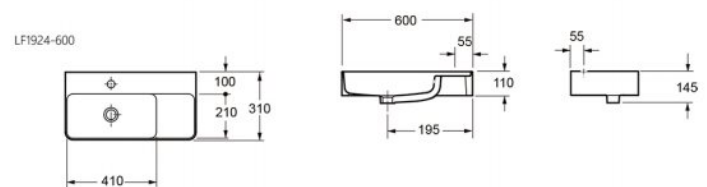

TECHNICAL DATA SHEET

BLADE 600MM X 310MM BASIN SINGLE TAP HOLE - WHITE

Category: Furniture
Guarantee: 25 year guarantee
Type: Blade basin

Code: LF1924-600
Range: Blade

Dimensions are in millimetres except thread sizes which are BSP imperial.