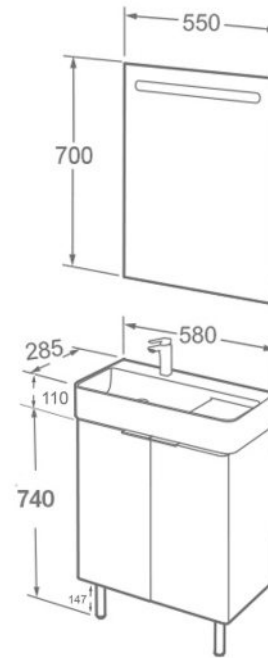

TECHNICAL DATA SHEET

BLADE 600MM TWO DOOR FLOOR STANDING CABINET, SHORT PROJECTION 310 DEEP IN MATT WHITE

Category:	Furniture	Weight:	20.5kg	Code:	FZFM2785-600-Q0002
Guarantee:	10 year cabinet guarantee			Range:	Blade
Type:	Blade two door furniture				

Dimensions are in millimetres except thread sizes which are BSP imperial.

Features

- Large storage capacity Soft Closing Doors
- Short Projection space saving design
- Fine Clay Slim Edge Countertop Basin with storage area