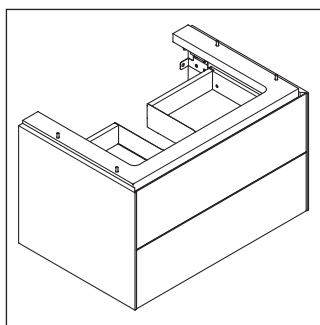

Order no. WT4341/21.01.1

White Tulip

WT 4342

Mounting instructions

Instructions for use

The bathroom furniture range complies with the standards and guidelines applicable at the time of delivery and is designed for use in bathrooms. Direct contact with water should be avoided, for example, when showering.