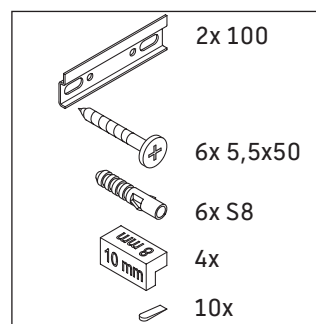

Order no. WT4341/21.01.1

White Tulip

WT 4342

Mounting instructions

Instructions for use

The bathroom furniture range complies with the standards and guidelines applicable at the time of delivery and is designed for use in bathrooms. Direct contact with water should be avoided, for example, when showering.