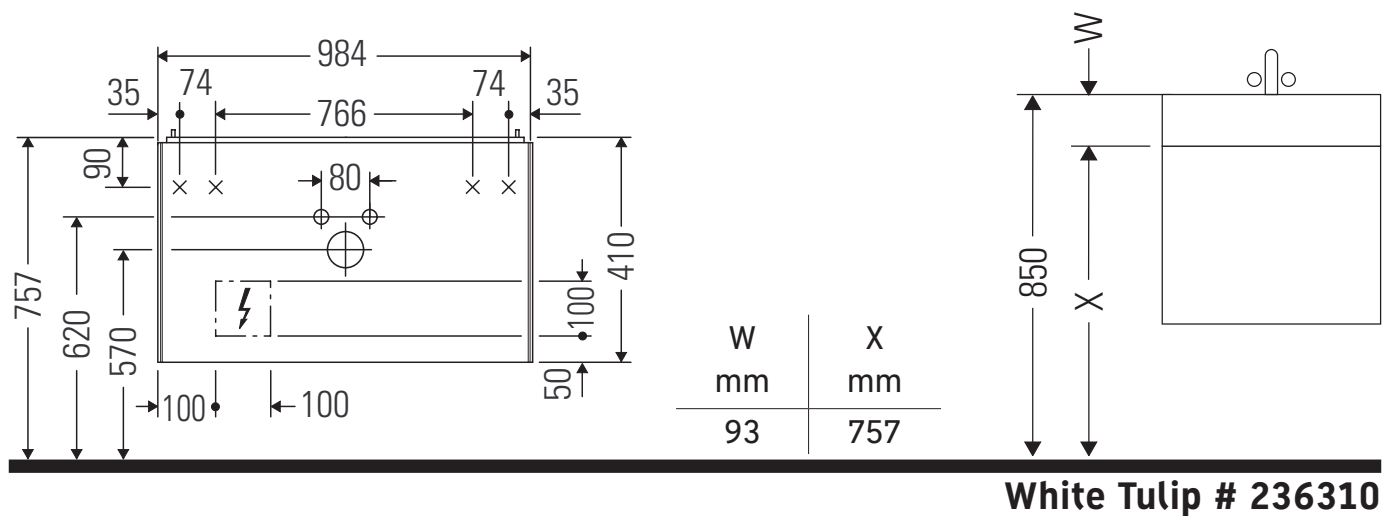

Order no. WT4341/21.01.1

White Tulip

WT 4342

Mounting instructions

Instructions for use

The bathroom furniture range complies with the standards and guidelines applicable at the time of delivery and is designed for use in bathrooms. Direct contact with water should be avoided, for example, when showering.