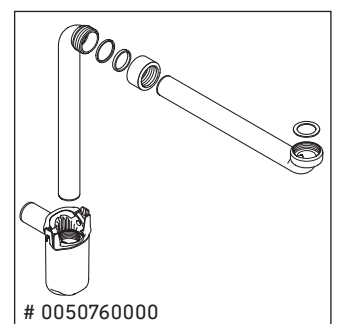

White Tulip

WT 4341

Mounting instructions

White Tulip # 236375

Instructions for use

The bathroom furniture range complies with the standards and guidelines applicable at the time of delivery and is designed for use in bathrooms. Direct contact with water should be avoided, for example, when showering.

Order no. WT4341/21.01.1

White Tulip

WT 4342

Mounting instructions

Instructions for use

The bathroom furniture range complies with the standards and guidelines applicable at the time of delivery and is designed for use in bathrooms. Direct contact with water should be avoided, for example, when showering.