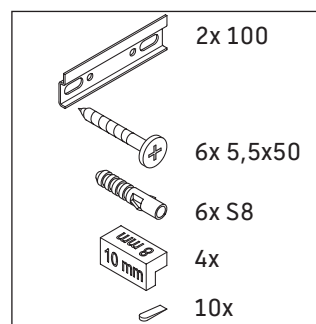

White Tulip

WT 4341

Mounting instructions

White Tulip # 236375

Instructions for use

The bathroom furniture range complies with the standards and guidelines applicable at the time of delivery and is designed for use in bathrooms. Direct contact with water should be avoided, for example, when showering.