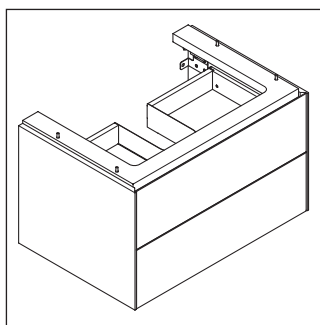

White Tulip

WT 4341

Mounting instructions

White Tulip # 236375

Instructions for use

The bathroom furniture range complies with the standards and guidelines applicable at the time of delivery and is designed for use in bathrooms. Direct contact with water should be avoided, for example, when showering.