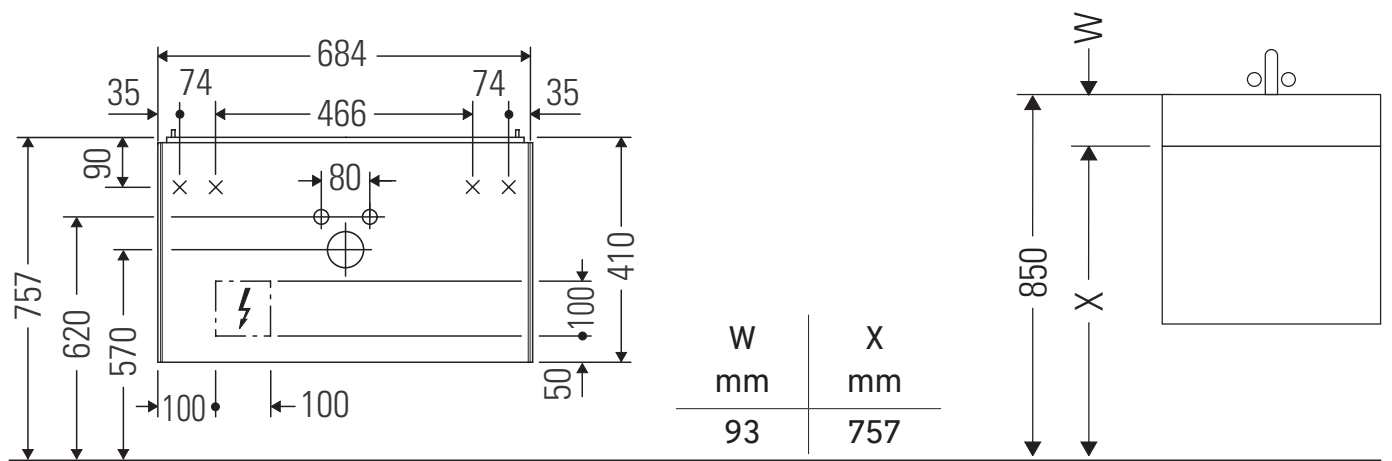

White Tulip

WT 4341

Mounting instructions

White Tulip # 236375

Instructions for use

The bathroom furniture range complies with the standards and guidelines applicable at the time of delivery and is designed for use in bathrooms. Direct contact with water should be avoided, for example, when showering.