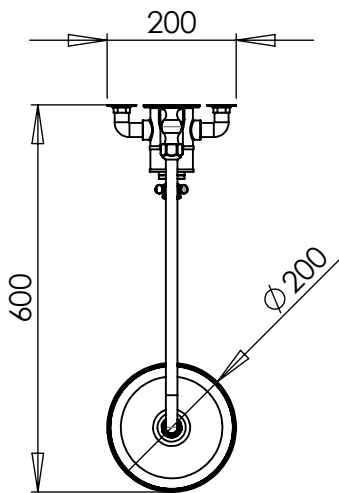

Technical Data Sheet

Henley

EXPOSED SINGLE FUNCTION SHOWER - SVSET51

No.	Description	Code	Fixings Included	Gross Weight	Net Weight
1	EXPOSED SINGLE FUNCTION SHOWER	SVSET51	YES		

Finishes Available

Chrome

BAR	0.1	0.2	0.3	0.4	0.5	1	2	3	4	5
FLOW RATE	5.8	7.8	9.1	NA	11	14.7	19.7	23.6	NA	NA

Dimensions

Diagrams not to scale
All dimensions in mm
tolerance of +5mm

Additional information

FAQ's

Question goes here? **Answer**

Question goes here? **Answer**

Question goes here? **Answer**