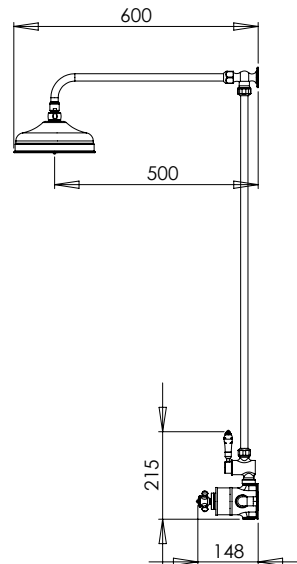

Technical Data Sheet

Henley

EXPOSED SINGLE FUNCTION SHOWER - SVSET51

No.	Description	Code	Fixings Included	Gross Weight	Net Weight
1	EXPOSED SINGLE FUNCTION SHOWER	SVSET51	YES		

Finishes Available

Chrome

BAR	0.1	0.2	0.3	0.4	0.5	1	2	3	4	5
FLOW RATE	5.8	7.8	9.1	NA	11	14.7	19.7	23.6	NA	NA

Dimensions

Diagrams not to scale
All dimensions in mm
tolerance of +5mm

Additional information

FAQ's

Question goes here? **Answer**

Question goes here? **Answer**

Question goes here? **Answer**