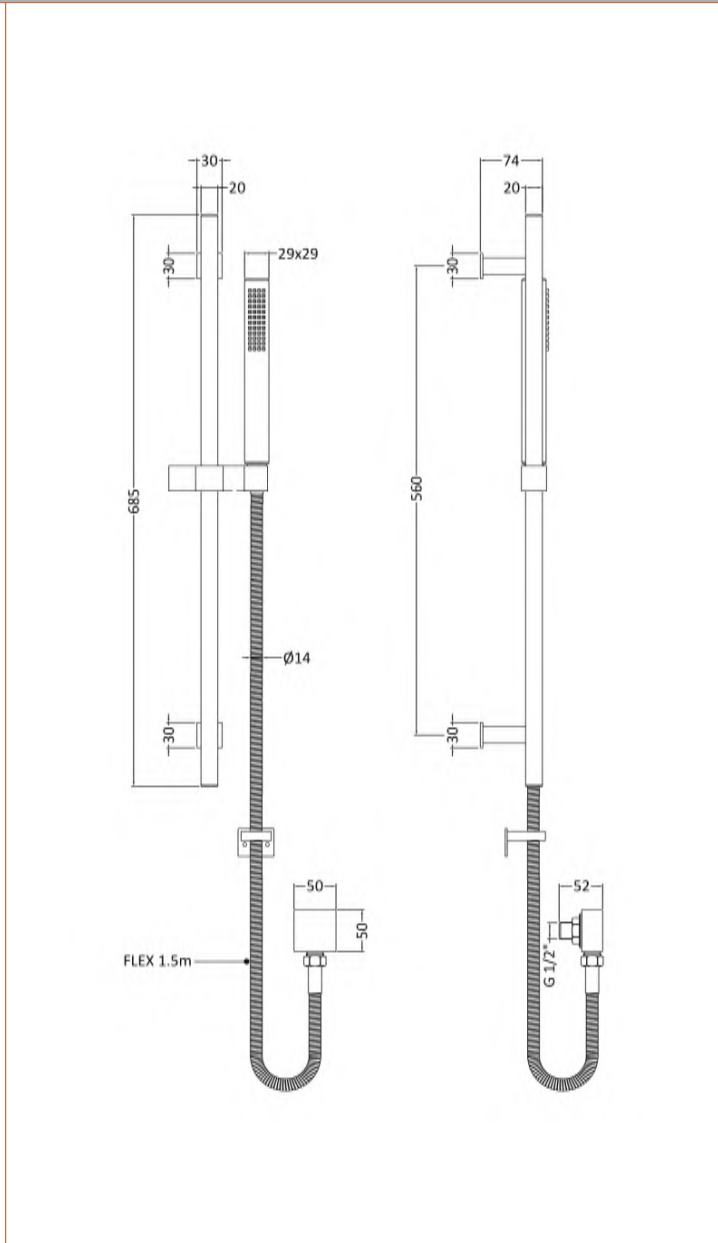

Sales Code: A3181

Description: Kubix Slider Rail Kit

**Product Dimensions**

Length (mm):	
Width (mm):	118
Height (mm):	685
Depth (mm):	74
Nett Weight (kg):	1.4

**Packaging Dimensions**

Length (mm):	700
Width (mm):	140
Height (mm):	
Gross Weight (kg):	1.61

**Packaging Data**

Box Colour:	White Cardboard Box
Box Qty:	1
Label Size:	100 x 50
Label Colour:	White Label
Label Qty:	2

**Outer Box Dimensions (If Applicable)**

Length (mm):	
Width (mm):	
Height (mm):	
Depth (mm):	
Gross Weight (kg):	18
Barcode:	5055146149552

**Product Details**

Country of Origin:	China
Fitting Instruction:	No
Product Material:	Brass/ABS/Ss
Mount Type:	Wall, Surface
Outlet Elbow Supplied:	Yes
Easy Clean:	Yes
Head Included:	No
Handset Included:	Yes
Body Jets Included:	No
No of Body Jets:	Not Applicable
Operating Pressure (bar):	0.1
Valve/Cartridge Type:	Not Applicable
Flow Rates (L/min):	0.1 bar: N/A 0.5 bar: N/A 1 bar: N/A 2 bar: N/A 3 bar: N/A
TMV2 Approved:	No Approval No: N/A
TMV3 Approved:	No Approval No: N/A
WRAS Approved:	No Approval No: N/A
Head Function:	Not Applicable
Handset Function:	Single Setting
Body Jet Info:	Not Applicable
Pipe Size:	15 mm (1/2" Bsp)
Pipe Centres:	N/A
Colour/Finish:	Chrome
Hose Included:	Yes
No. of Outlets:	1