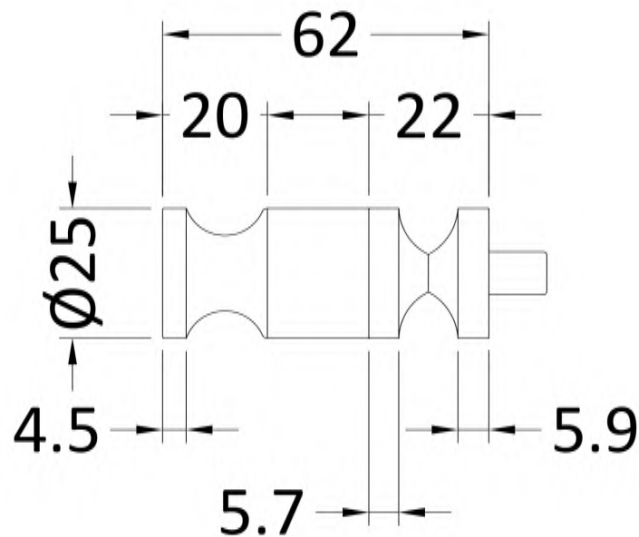

**Sales Code:** HL316

**Description:** Robe Hook For Revive Radiator

**Product Dimensions**

Height (mm):	60
Width (mm):	25
Depth (mm):	25
Length (mm):	
Nett Weight (kg):	0.22

**Packaging Dimensions**

Height (mm):	35
Width (mm):	55
Length (mm):	125
Gross Weight (kg):	0.22

**Packaging Data**

Box Colour:	White Cardboard Box
Box Qty:	1
Label Size:	100 x 50
Label Colour:	White Label
Label Qty:	1

**Outer Box Dimensions (If Applicable)**

Height (mm):	
Width (mm):	
Length (mm):	
Gross Weight (kg):	
Barcode:	5055369017775

**Product Details**

Country of Origin:	China
Fitting Instruction:	No
Certification:	CE: N/A    RoHS: N/A    WEEE: N/A
Colour/Finish:	Chrome
RAL No:	N/A
Product Material:	Steel
Heat Element Wattage:	Not Applicable
Heating Element Wattage Compatible:	N/A
BTU Outputs:	30°C / N/A    50°C / N/A    60°C /
Thermal Outputs: (Watts)	30°C / N/A    50°C / N/A    60°C /
Pipe Centres - If Vertical:	N/A
Pipe Centres - If Horizontal:	N/A
Max Projection:	
Tube Diameter:	N/A
Packaging Volume (L):	
Wall to Centre of Tappings:	N/A
Floor to Centre of Tappings:	N/A
Dual Fuel:	N/A
IP Rating:	