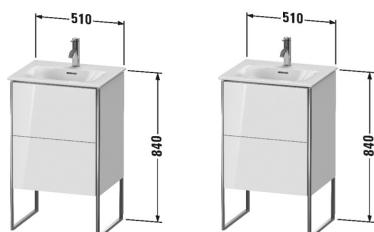

Vanity unit floor-standing # XS4521

| < 510 mm > |

Vanity unit floor-standing	Dimension	Weight	Order number
2 pull-out compartments, upper pull-out compartment including cut-out for siphon and siphon cover, integrated base frame legs with height adjustment, for Viu # 234453			
Colors			
M07 Concrete Grey Matt Decor M16 Black Oak M18 White Matt M22 White High Gloss (Decor) M36 White Satin Matt Lacquer M38 Dolomiti Grey High Gloss Lacquer M39 Nordic White Satin Matt Lacquer M40 Black high gloss M43 Basalt Matt M49 Graphite Matt M60 Taupe Satin Matt Lacquer M75 Linen M80 Graphit Super Matt M85 White High Gloss (Laquer) M86 Cappuccino M89 Flannel Grey High Gloss Lacquer M90 Flannel Grey Satin Matt Lacquer M91 Taupe Decor M92 Stone Grey Satin Matt Lacquer M94 Aubergine Satin Matt Lacquer M97 Light Blue Satin Matt Lacquer M98 Night Blue Satin Matt Lacquer			
Variant			
	510 x 418 mm		XS4521
Infobox			
Installation only in combination with space saving siphon (# 005076 is recommended)			
Suitable products			
Space saving waste , 1 1/4" mm	1 1/4" mm		005076
Handrinse basin, furniture handrinse basin with overflow, with tap platform, Ceramic covered push-open waste included, underneath glazed, 530 x 430 mm	530 x 430 mm		234453

All drawings contain the necessary measurements which are subject to standard tolerances. Exact measurements, in particular for customised installation scenarios, can only be taken from the finished ceramic piece.