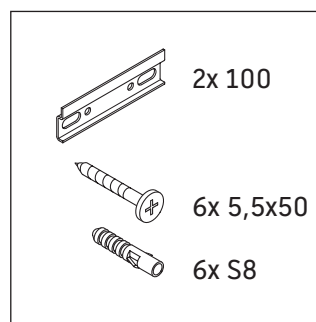

White Tulip

WT 4990

Mounting instructions

W mm	X mm
120	780

White Tulip # 236243

Instructions for use

The bathroom furniture range complies with the standards and guidelines applicable at the time of delivery and is designed for use in bathrooms. Direct contact with water should be avoided, for example, when showering.

We reserve the right to make technical improvements and design modifications to the products illustrated.

White Tulip

WT 4991

Mounting instructions

W mm	X mm
120	780

White Tulip # 236243

Instructions for use