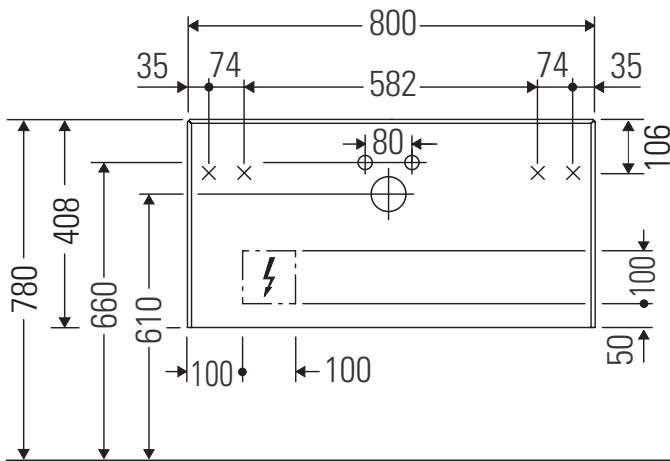

White Tulip

WT 4990

Mounting instructions

W mm	X mm
120	780

White Tulip # 236243

Instructions for use

The bathroom furniture range complies with the standards and guidelines applicable at the time of delivery and is designed for use in bathrooms. Direct contact with water should be avoided, for example, when showering.

We reserve the right to make technical improvements and design modifications to the products illustrated.

White Tulip

WT 4991

Mounting instructions

W mm	X mm
120	780

White Tulip # 236243

Instructions for use