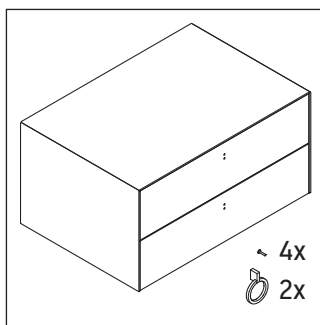

White Tulip

WT 4990

Mounting instructions

W mm	X mm
120	780

White Tulip # 236243

Instructions for use

The bathroom furniture range complies with the standards and guidelines applicable at the time of delivery and is designed for use in bathrooms. Direct contact with water should be avoided, for example, when showering.

We reserve the right to make technical improvements and design modifications to the products illustrated.

White Tulip

WT 4991

Mounting instructions

W mm	X mm
120	780

White Tulip # 236243

Instructions for use