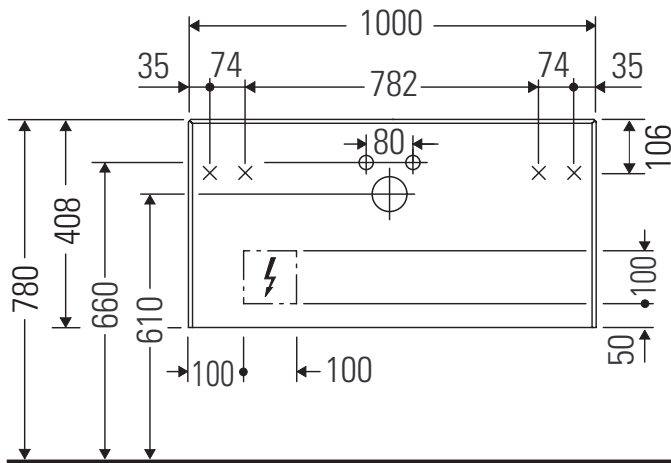

White Tulip

WT 4990

Mounting instructions

W mm	X mm
120	780

White Tulip # 236243

Instructions for use

The bathroom furniture range complies with the standards and guidelines applicable at the time of delivery and is designed for use in bathrooms. Direct contact with water should be avoided, for example, when showering.

We reserve the right to make technical improvements and design modifications to the products illustrated.

White Tulip

WT 4991

Mounting instructions

W mm	X mm
120	780

White Tulip # 236243

Instructions for use