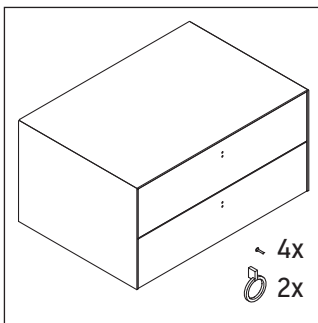

White Tulip

WT 4990

Mounting instructions

W mm	X mm
120	780

White Tulip # 236243

Instructions for use

The bathroom furniture range complies with the standards and guidelines applicable at the time of delivery and is designed for use in bathrooms. Direct contact with water should be avoided, for example, when showering.

We reserve the right to make technical improvements and design modifications to the products illustrated.

White Tulip

WT 4991

Mounting instructions

W mm	X mm
120	780

White Tulip # 236243

Instructions for use