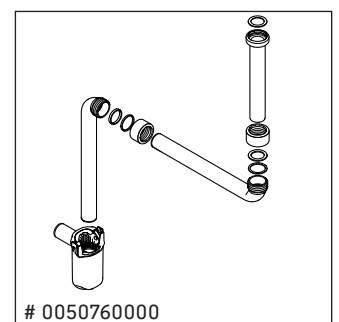

White Tulip

WT 4990

Mounting instructions

W mm	X mm
120	780

White Tulip # 236243

Instructions for use

The bathroom furniture range complies with the standards and guidelines applicable at the time of delivery and is designed for use in bathrooms. Direct contact with water should be avoided, for example, when showering.

We reserve the right to make technical improvements and design modifications to the products illustrated.

White Tulip

WT 4991

Mounting instructions

W mm	X mm
120	780

White Tulip # 236243

Instructions for use