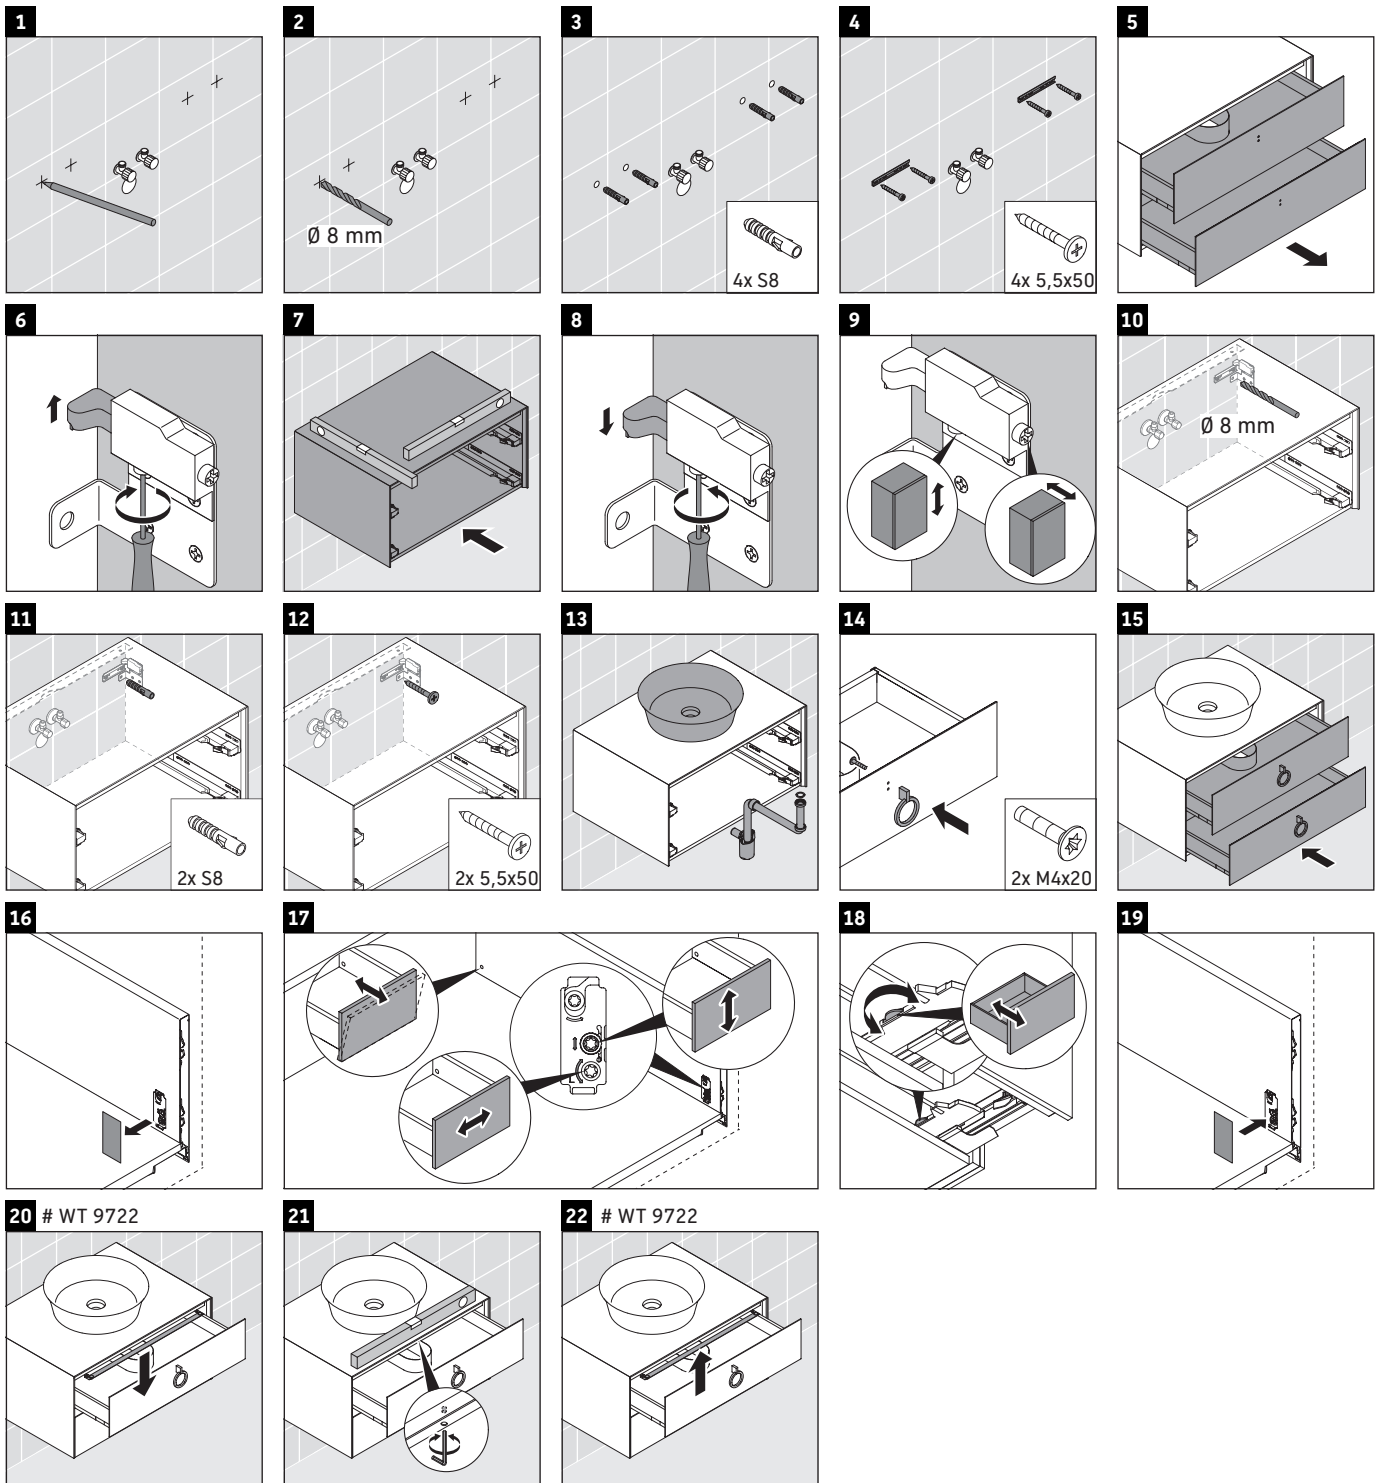

White Tulip

WT 4990

Mounting instructions

W mm	X mm
120	780

White Tulip # 236243

Instructions for use

The bathroom furniture range complies with the standards and guidelines applicable at the time of delivery and is designed for use in bathrooms. Direct contact with water should be avoided, for example, when showering.

We reserve the right to make technical improvements and design modifications to the products illustrated.

White Tulip

WT 4991

Mounting instructions

W mm	X mm
120	780

White Tulip # 236243

Instructions for use