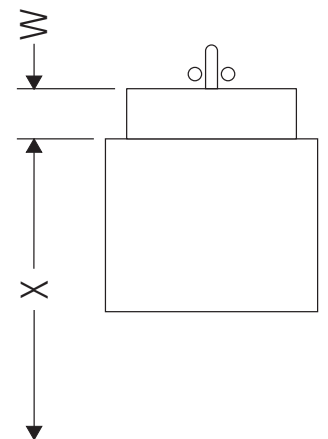

White Tulip

WT 4990

Mounting instructions

W mm	X mm
120	780

White Tulip # 236243

Instructions for use

The bathroom furniture range complies with the standards and guidelines applicable at the time of delivery and is designed for use in bathrooms. Direct contact with water should be avoided, for example, when showering.

We reserve the right to make technical improvements and design modifications to the products illustrated.

White Tulip

WT 4991

Mounting instructions

W mm	X mm
120	780

White Tulip # 236243

Instructions for use