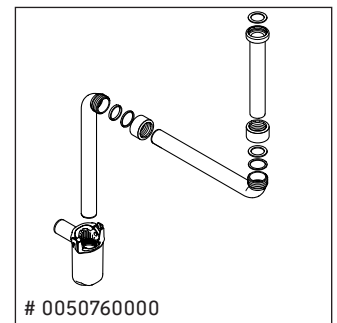

White Tulip

WT 4990

Mounting instructions

W mm	X mm
120	780

White Tulip # 236243

Instructions for use

The bathroom furniture range complies with the standards and guidelines applicable at the time of delivery and is designed for use in bathrooms. Direct contact with water should be avoided, for example, when showering.

We reserve the right to make technical improvements and design modifications to the products illustrated.

White Tulip

WT 4991

Mounting instructions

W mm	X mm
120	780

White Tulip # 236243

Instructions for use