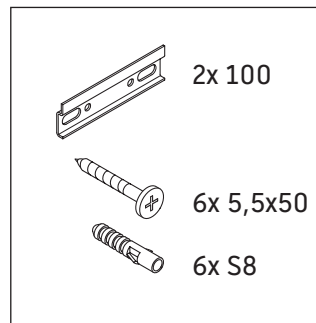

White Tulip

WT 4990

Mounting instructions

W mm	X mm
120	780

White Tulip # 236243

Instructions for use

The bathroom furniture range complies with the standards and guidelines applicable at the time of delivery and is designed for use in bathrooms. Direct contact with water should be avoided, for example, when showering.

We reserve the right to make technical improvements and design modifications to the products illustrated.

White Tulip

WT 4991

Mounting instructions

W mm	X mm
120	780

White Tulip # 236243

Instructions for use