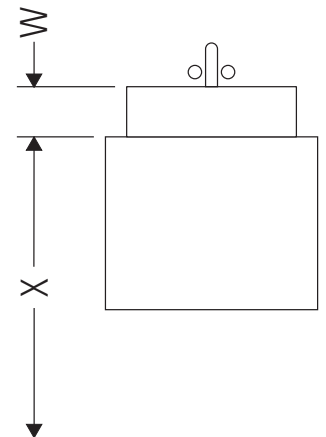

We reserve the right to make technical improvements and design modifications to the products illustrated.

White Tulip

WT 4991

Mounting instructions

W mm	X mm
120	780

White Tulip # 236243

Instructions for use