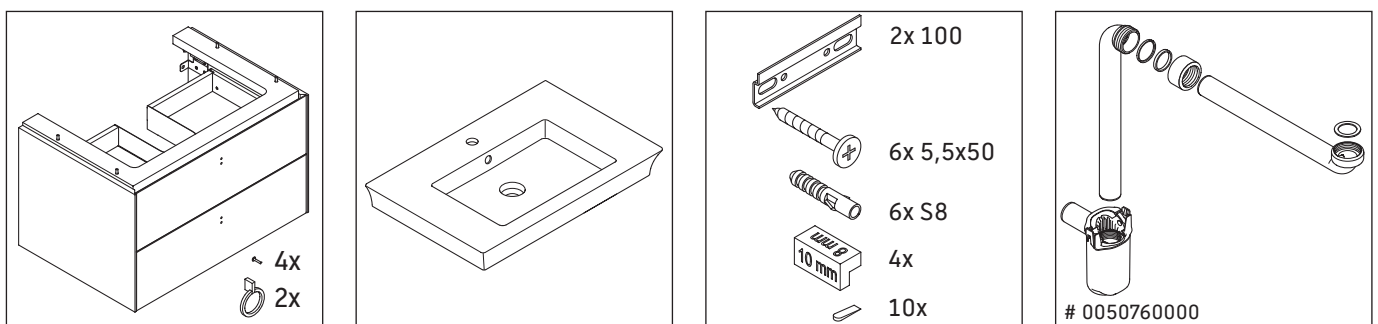

White Tulip

WT 4351

Mounting instructions

White Tulip # 236375

Instructions for use

The bathroom furniture range complies with the standards and guidelines applicable at the time of delivery and is designed for use in bathrooms. Direct contact with water should be avoided, for example, when showering.