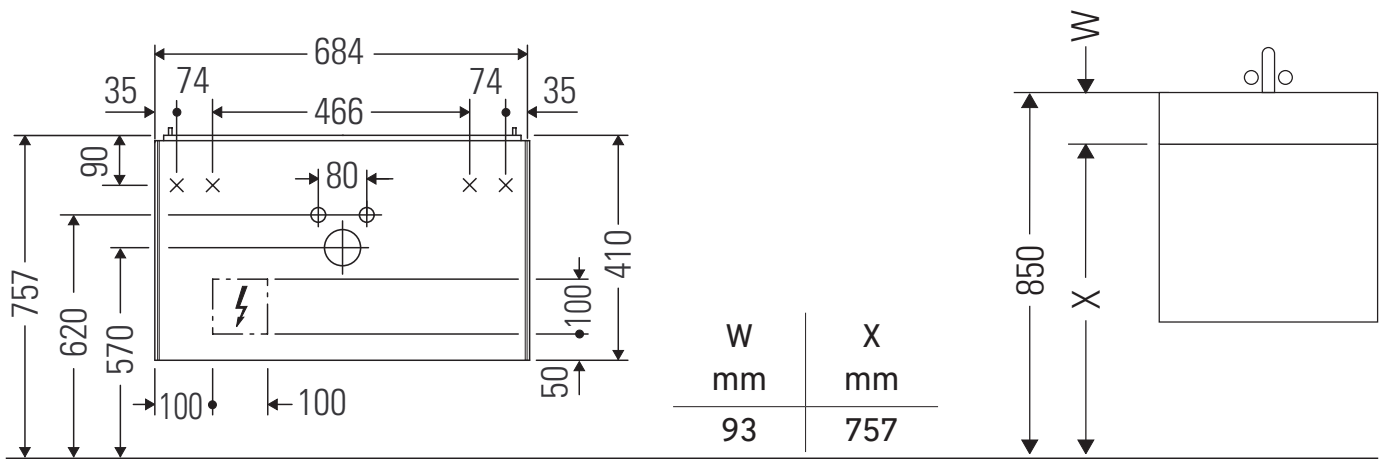

White Tulip

WT 4351

Mounting instructions

White Tulip # 236375

Instructions for use

The bathroom furniture range complies with the standards and guidelines applicable at the time of delivery and is designed for use in bathrooms. Direct contact with water should be avoided, for example, when showering.