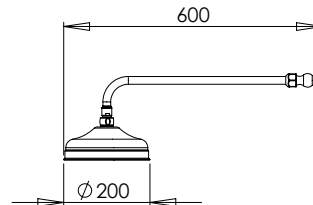

No.	Description	Code	Fixings Included	Gross Weight	Net Weight
1	CONCEALED SINGLE FUNCTION SHOWER	SVSET53	YES		

Finishes Available

Chrome

BAR	0.1	0.2	0.3	0.4	0.5	1	2	3	4	5
FLOW RATE	6.2	7.9	10.5	11.54	12.6	18.36	23.31	32.77	35.63	N/A

Dimensions

Diagrams not to scale
All dimensions in mm
tolerance of +5mm

Additional information

FAQ's

Question goes here? **Answer**

Question goes here? **Answer**

Question goes here? **Answer**