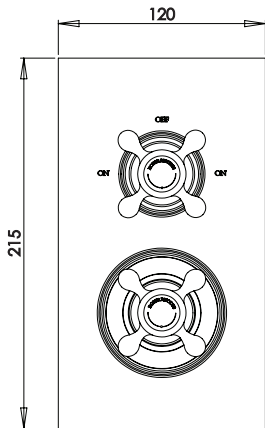

No.	Description	Code	Fixings Included	Gross Weight	Net Weight
1	CONCEALED SINGLE FUNCTION SHOWER	SVSET53	YES		

Finishes Available

Chrome

BAR	0.1	0.2	0.3	0.4	0.5	1	2	3	4	5
FLOW RATE	6.2	7.9	10.5	11.54	12.6	18.36	23.31	32.77	35.63	N/A

Dimensions

Diagrams not to scale
All dimensions in mm
tolerance of +5mm

Additional information

FAQ's

Question goes here? **Answer**

Question goes here? **Answer**

Question goes here? **Answer**