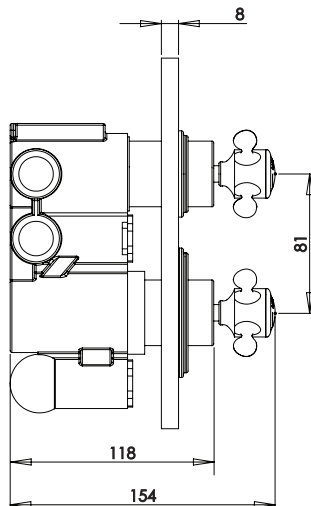

No.	Description	Code	Fixings Included	Gross Weight	Net Weight
1	CONCEALED SINGLE FUNCTION SHOWER	SVSET53	YES		

Finishes Available

Chrome

BAR	0.1	0.2	0.3	0.4	0.5	1	2	3	4	5
FLOW RATE	6.2	7.9	10.5	11.54	12.6	18.36	23.31	32.77	35.63	N/A

Dimensions

Diagrams not to scale
All dimensions in mm
tolerance of +5mm

Additional information

FAQ's

Question goes here? **Answer**

Question goes here? **Answer**

Question goes here? **Answer**