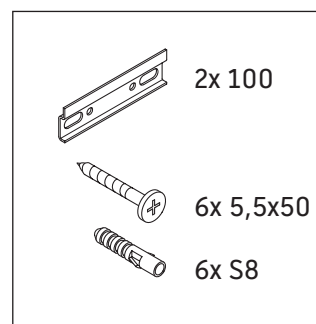

## Mounting instructions

White Tulip # 236243