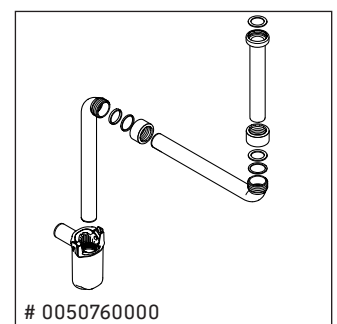

# White Tulip # WT 4992 L/R

## Mounting instructions

White Tulip # 236243