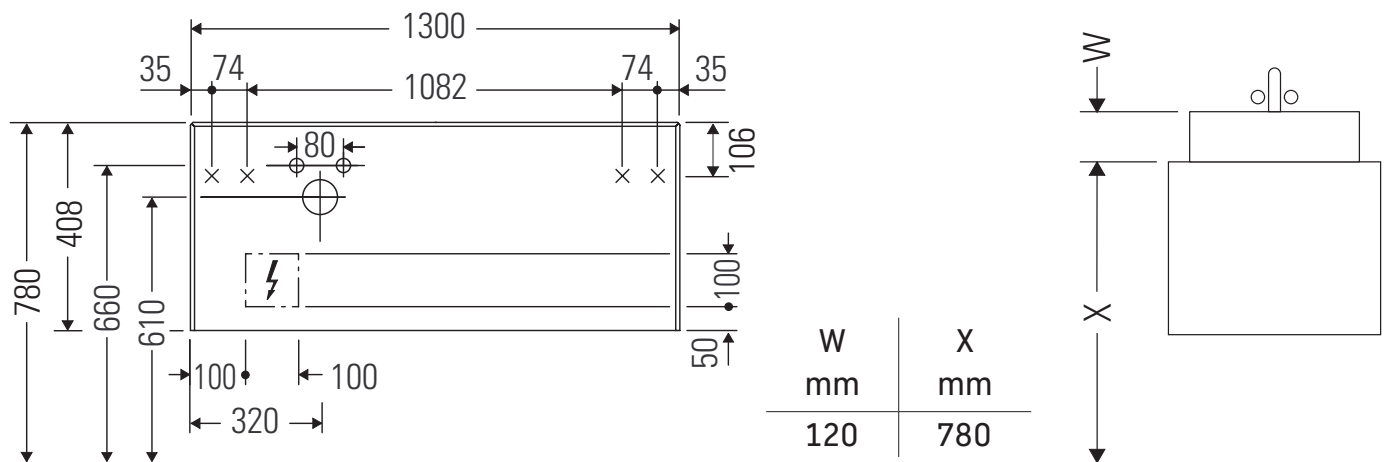

## Mounting instructions

White Tulip # 236243