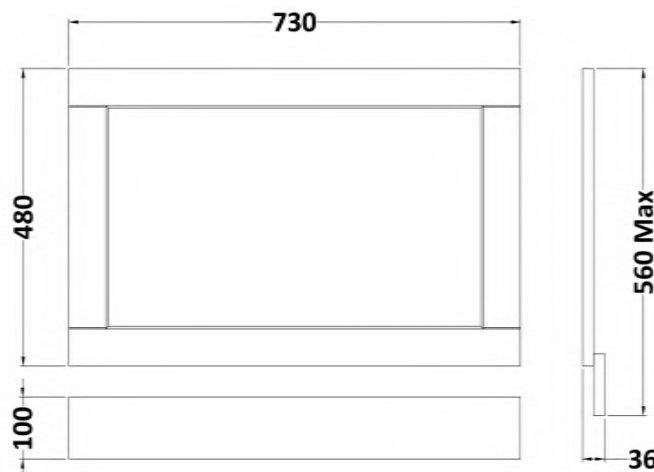

Sales Code: LOP211

Description: 700 Bath Panel

Product Dimensions

Height (mm):	560
Width (mm):	680
Depth (mm):	36
Nett Weight (kg):	4.5

Packaging Dimensions

Height (mm):	610
Width (mm):	710
Depth (mm):	28
Gross Weight (kg):	5

Packaging Data

Box Colour:	Brown Cardboard Box
Box Qty:	1
Label Size:	150 x 100
Label Colour:	White Label
Label Qty:	1

Outer Box Dimensions (If Applicable)

Height (mm):	
Width (mm):	
Depth (mm):	
Gross Weight (kg):	
Barcode:	5056211818298

Sales Code: LOP212

Description: 750 Bath Panel

Product Dimensions

Height (mm):	560
Width (mm):	730
Depth (mm):	36
Nett Weight (kg):	5.5

Packaging Dimensions

Height (mm):	610
Width (mm):	760
Depth (mm):	28
Gross Weight (kg):	6

Sales Code: LOP213

Description: 800 Bath Panel

Product Dimensions

Height (mm):	560
Width (mm):	780
Depth (mm):	36
Nett Weight (kg):	6

Packaging Dimensions

Height (mm):	610
Width (mm):	810
Depth (mm):	28
Gross Weight (kg):	6.5