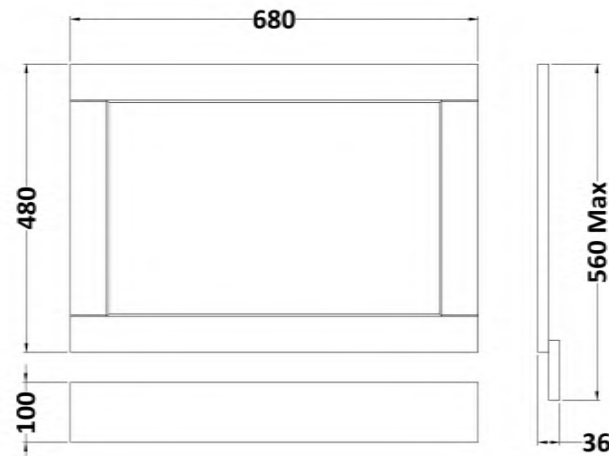

Sales Code: LOP211

Description: 700 Bath Panel

Product Dimensions

Height (mm):	560
Width (mm):	680
Depth (mm):	36
Nett Weight (kg):	4.5

Packaging Dimensions

Height (mm):	610
Width (mm):	710
Depth (mm):	28
Gross Weight (kg):	5

Packaging Data

Box Colour:	Brown Cardboard Box
Box Qty:	1
Label Size:	150 x 100
Label Colour:	White Label
Label Qty:	1

Outer Box Dimensions (If Applicable)

Height (mm):	
Width (mm):	
Depth (mm):	
Gross Weight (kg):	
Barcode:	5056211818298

Sales Code: LOP212

Description: 750 Bath Panel

Product Dimensions

Height (mm):	560
Width (mm):	730
Depth (mm):	36
Nett Weight (kg):	5.5

Packaging Dimensions

Height (mm):	610
Width (mm):	760
Depth (mm):	28
Gross Weight (kg):	6

Sales Code: LOP213

Description: 800 Bath Panel

Product Dimensions

Height (mm):	560
Width (mm):	780
Depth (mm):	36
Nett Weight (kg):	6

Packaging Dimensions

Height (mm):	610
Width (mm):	810
Depth (mm):	28
Gross Weight (kg):	6.5