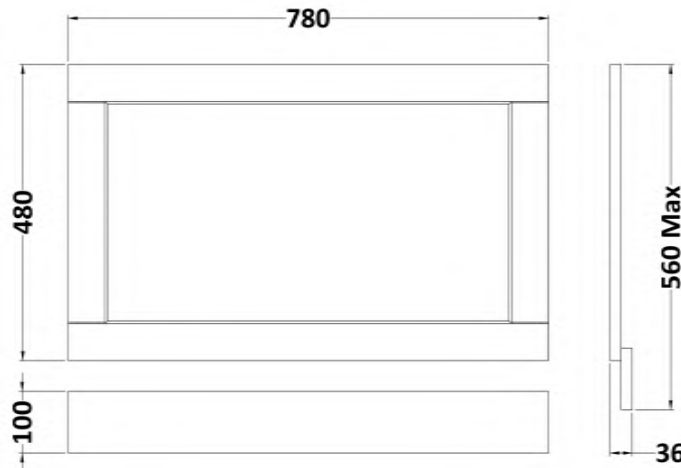

Sales Code: LOP211

Description: 700 Bath Panel

Product Dimensions

Height (mm):	560
Width (mm):	680
Depth (mm):	36
Nett Weight (kg):	4.5

Packaging Dimensions

Height (mm):	610
Width (mm):	710
Depth (mm):	28
Gross Weight (kg):	5

Sales Code: LOP212

Description: 750 Bath Panel

Product Dimensions

Height (mm):	560
Width (mm):	730
Depth (mm):	36
Nett Weight (kg):	5.5

Packaging Dimensions

Height (mm):	610
Width (mm):	760
Depth (mm):	28
Gross Weight (kg):	6

Packaging Data

Box Colour:	Brown Cardboard Box
Box Qty:	1
Label Size:	150 x 100
Label Colour:	White Label
Label Qty:	1

Outer Box Dimensions (If Applicable)

Height (mm):	
Width (mm):	
Depth (mm):	
Gross Weight (kg):	
Barcode:	5056211818328

Sales Code: LOP213

Description: 800 Bath Panel

Product Dimensions

Height (mm):	560
Width (mm):	780
Depth (mm):	36
Nett Weight (kg):	6

Packaging Dimensions

Height (mm):	610
Width (mm):	810
Depth (mm):	28
Gross Weight (kg):	6.5