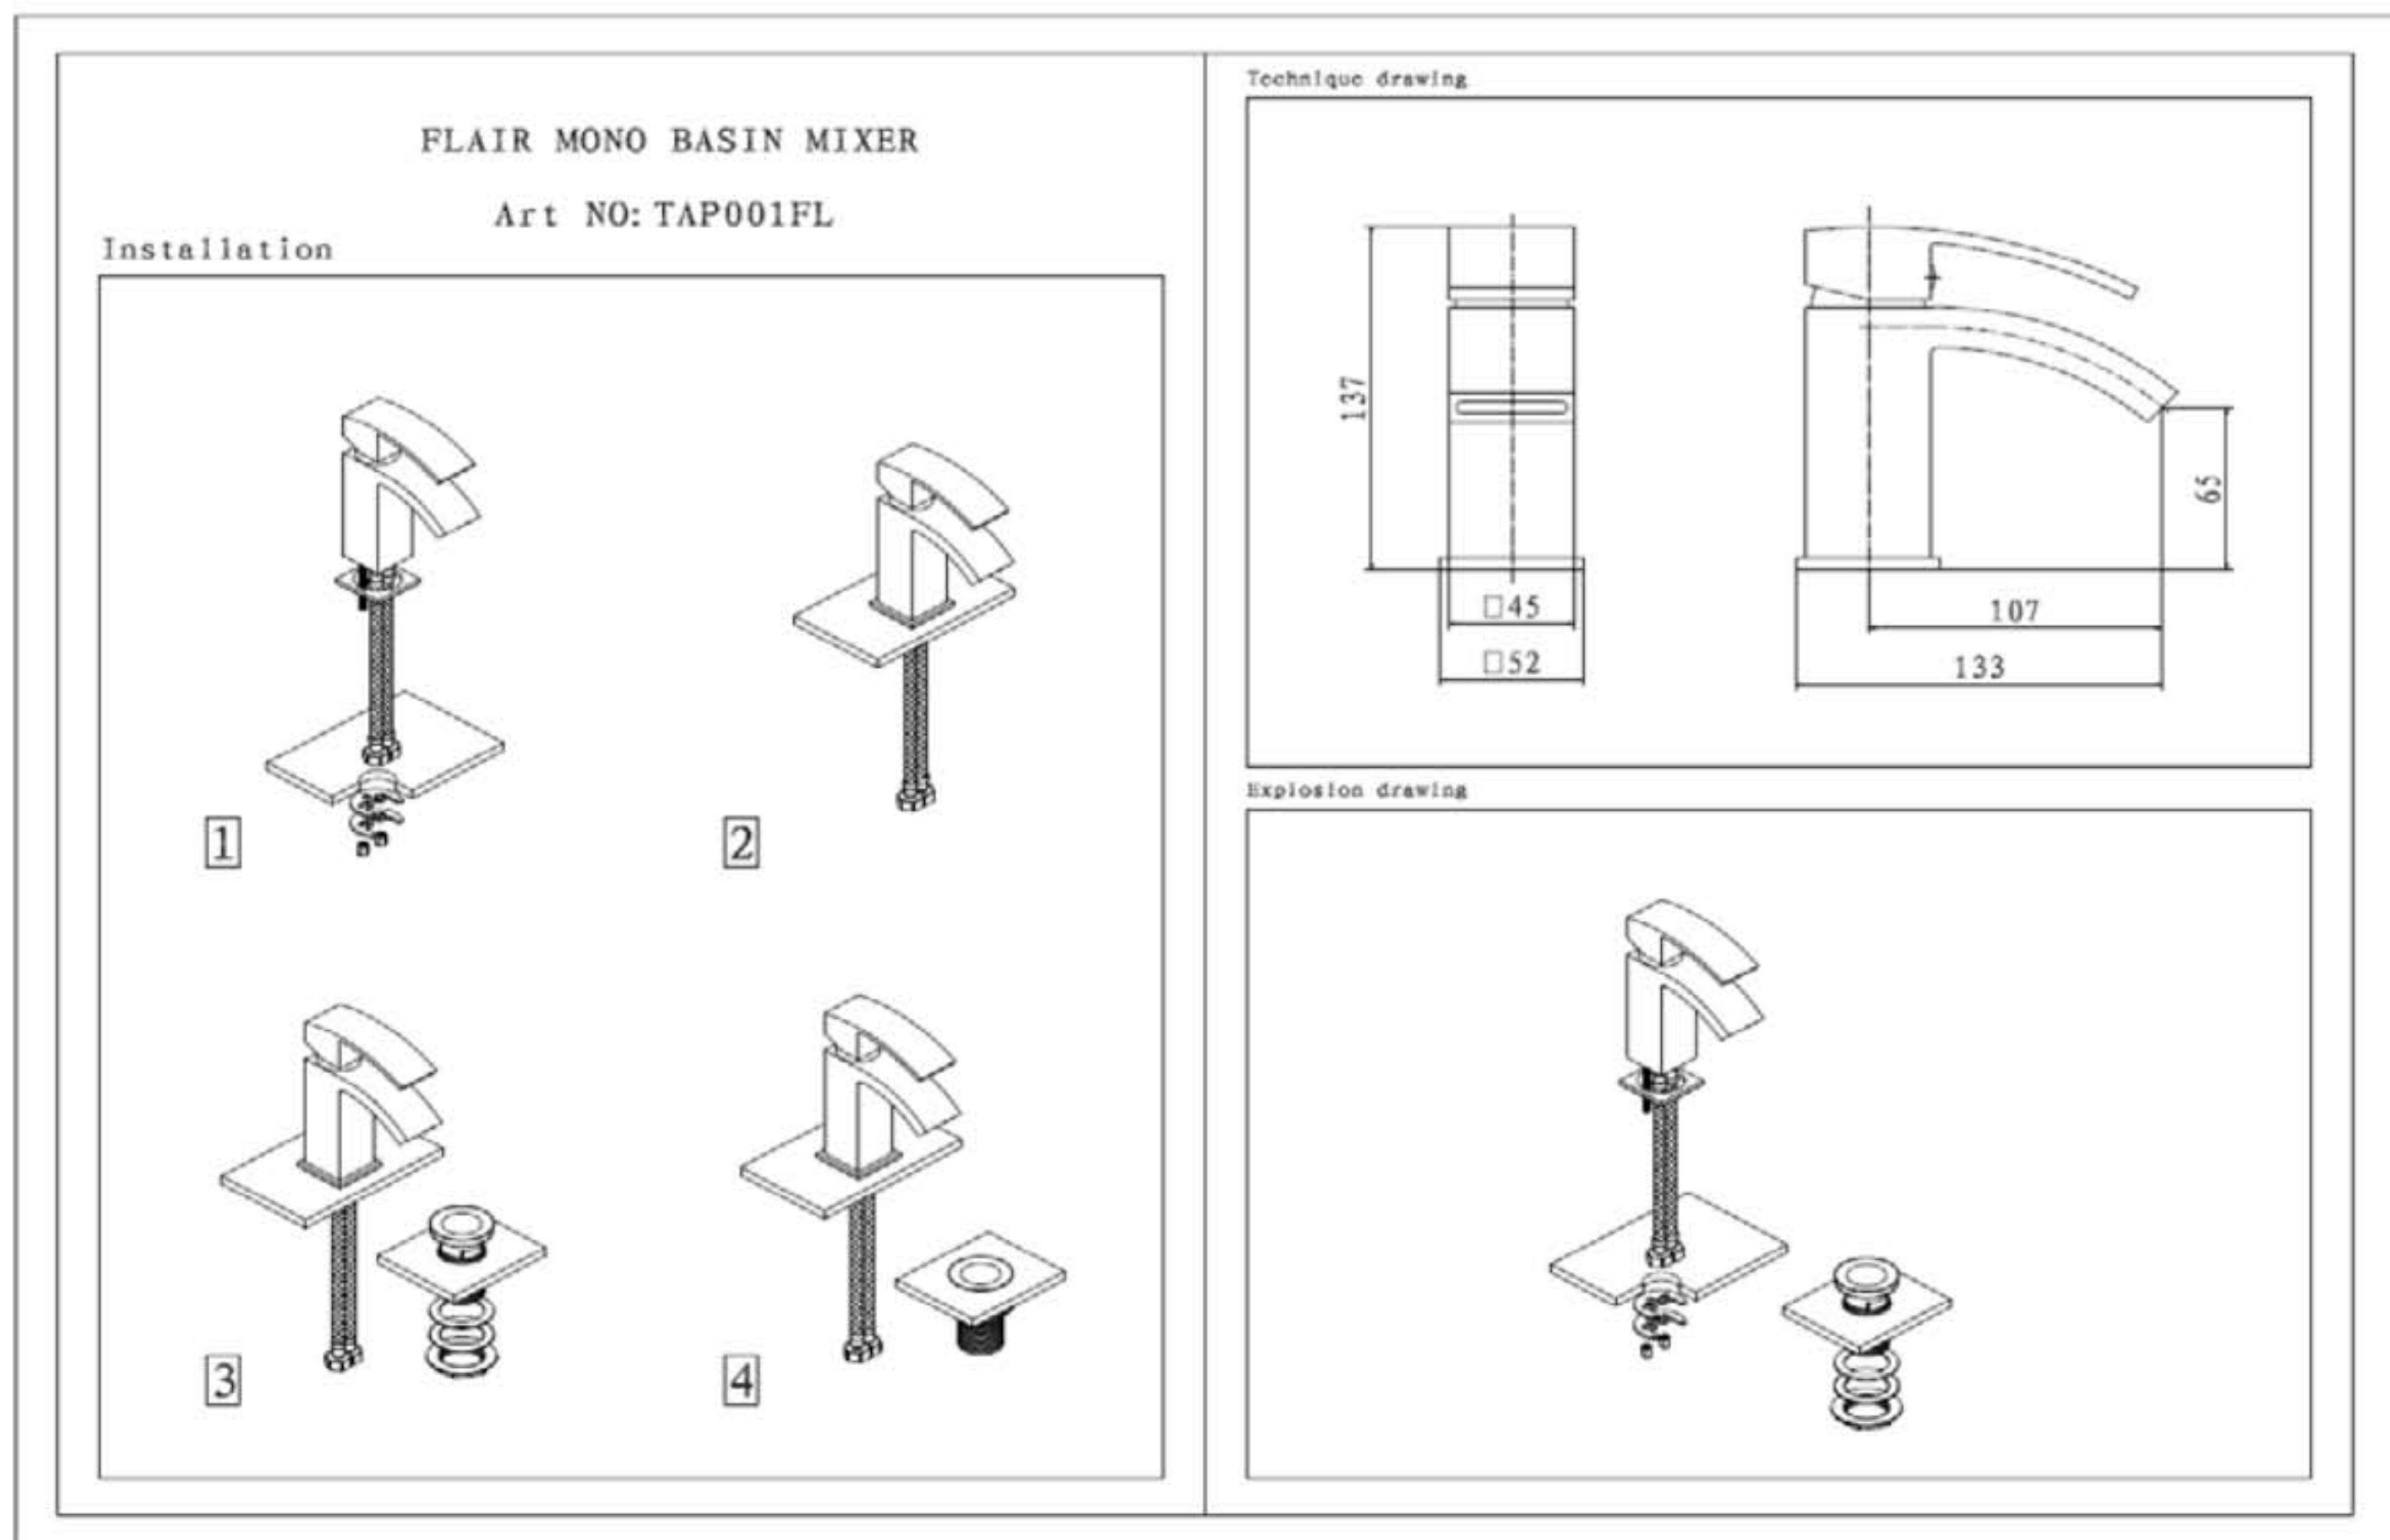

### TAP001FL- FLAIR MONO BASIN MIXER WITH CLICK WASTE

ILLUSTRATION: FLAIR MONO BASIN MIXER

BAR CODE: 5060168228437

COLOUR: CHROME PLATE

WEIGHT:

NET 0.98 kg (tap only)

GROSS 1.58 kg

STANDARDS: BS EN 200

NOTES: SUPPLIED WITH CLICK WASTE  
1/2" BSP FLEXI HOSES  
CERAMIC DISC CARTRIDGE TECHNOLOGY

Flow Rate: L.P

0.2bar	0.5bar	1bar	2bar	3bar
3.8L/min	6.2L/min	8.8L/min	12.5L/min	15.4L/min

BOX SIZE 220 x 150 x 90 mm