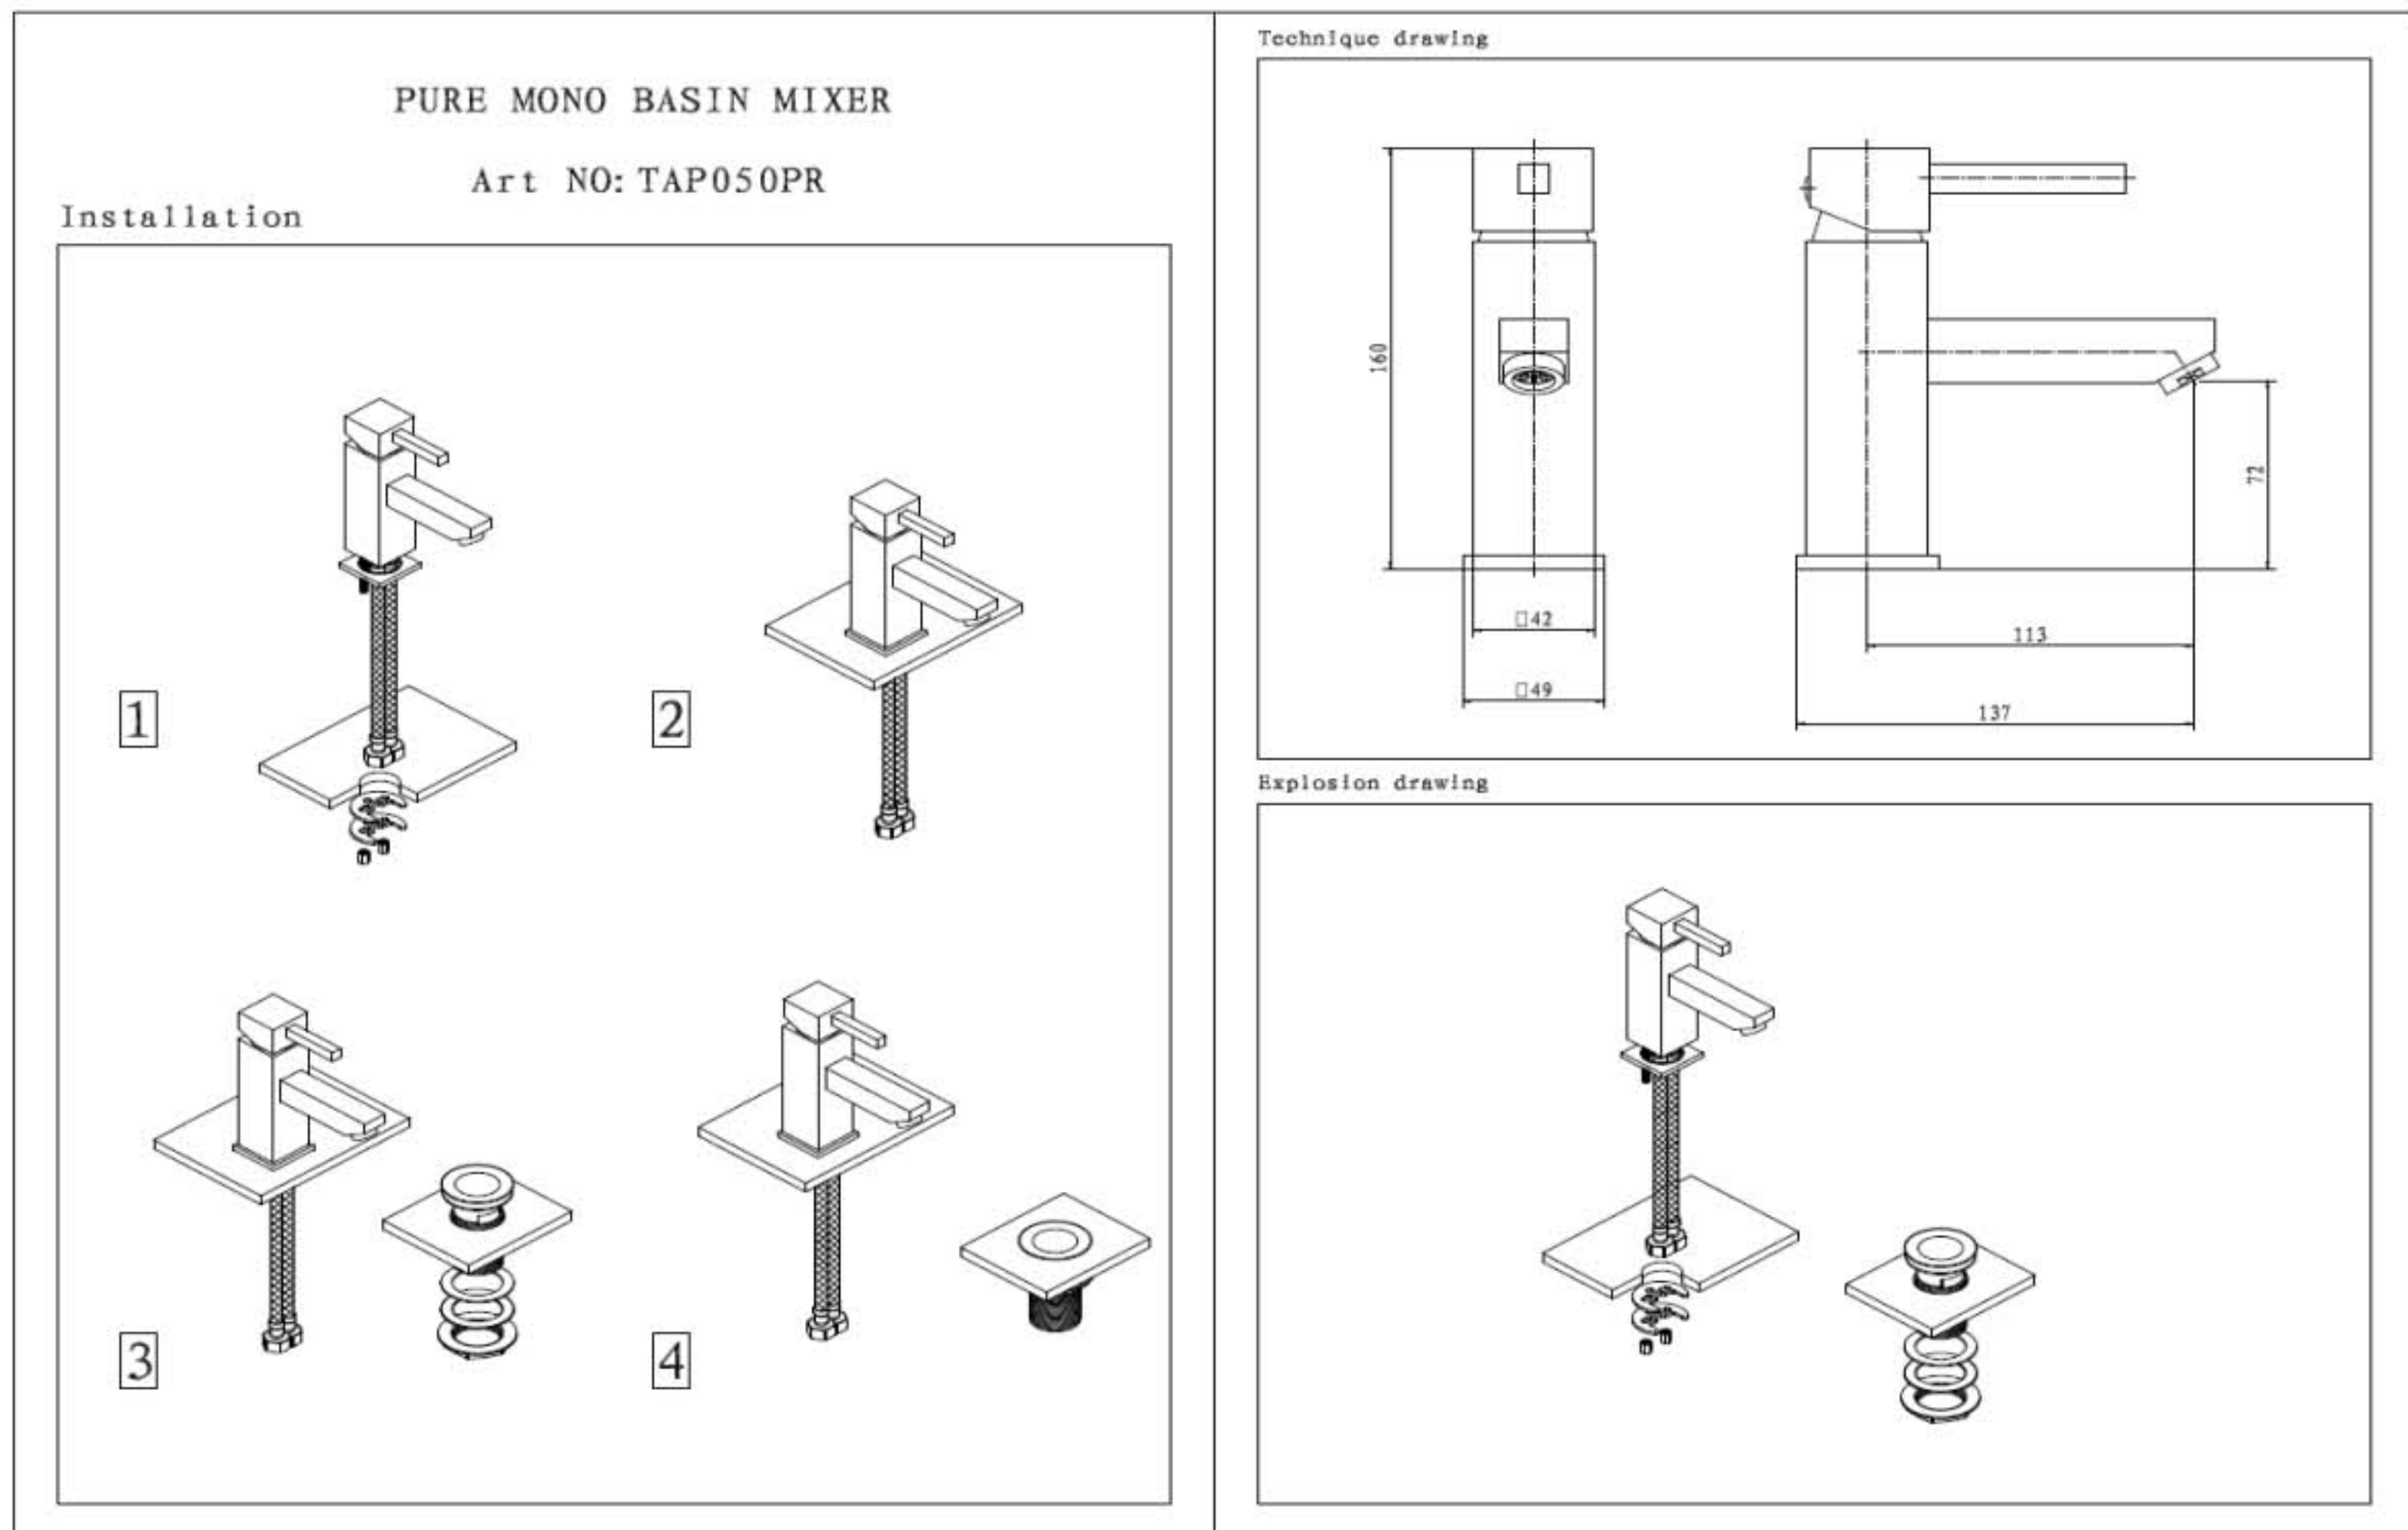

TAP050PR- PURE MONO BASIN MIXER WITH CLICK WASTE

ILLUSTRATION: PURE MONO BASIN MIXER

BAR CODE: 5060168228642

COLOUR: CHROME PLATE

WEIGHT:

NET 1.25 kg (tap only)

GROSS 1.93 kg

STANDARDS: BS EN 200

NOTES: SUPPLIED WITH CLICK WASTE
1/2" BSP FLEXI HOSES
CERAMIC DISC CARTRIDGE TECHNOLOGY

Flow Rate: L.P

0.2bar	0.5bar	1bar	2bar	3bar
4L/min	7.3L/min	10.2L/min	14.6L/min	17.8L/min

BOX SIZE 220 x 150 x 90 mm