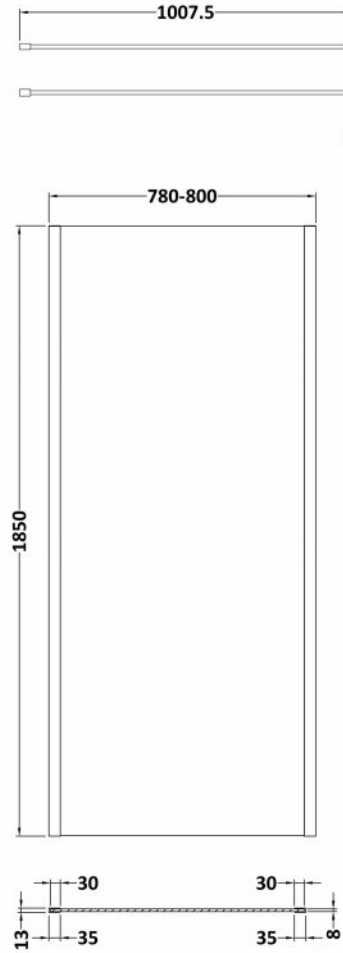

Sales Code: WRSCOBP80

Description: 800 Wetroom Screen Outer Frame 1850X8mm

Packaging Details

Barcode: 5056462645155