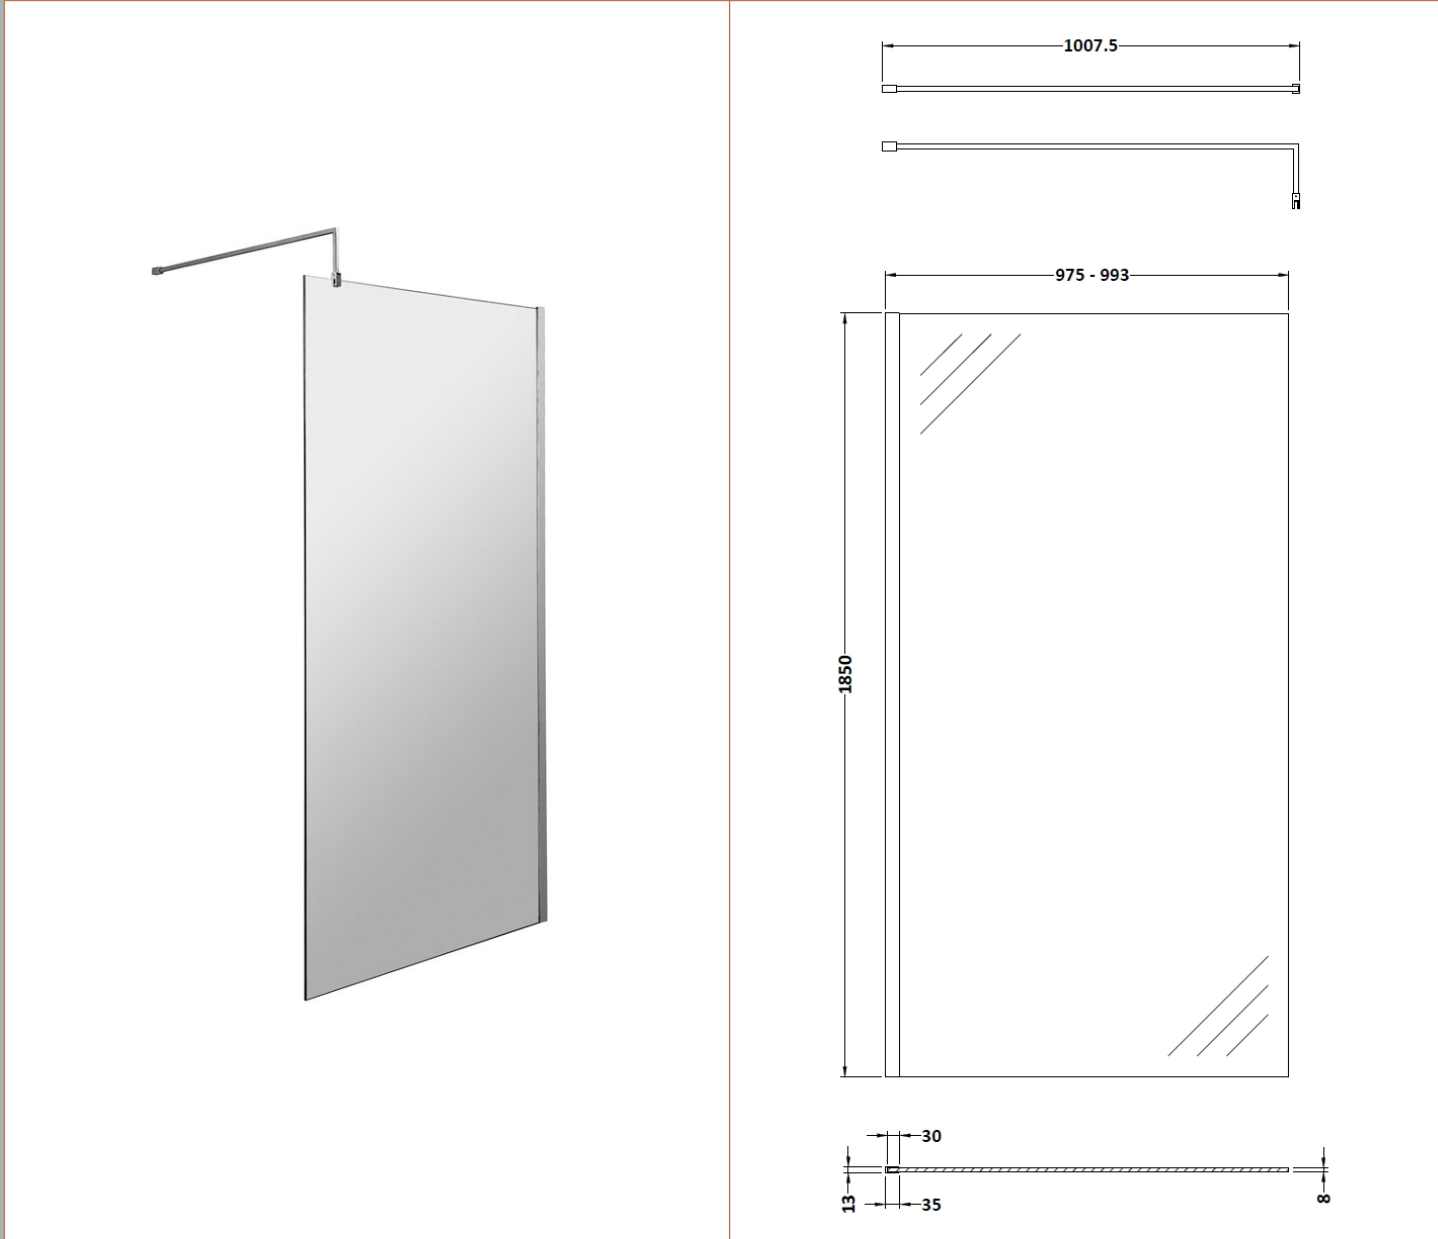

Sales Code: WRSC10

Description: Wetroom Screen 1000 X 1850 X 8mm

Product Dimensions

Height (mm):	1850
Width (mm):	1000
Depth (mm):	14
Nett Weight (kg):	42.5

Packaging Dimensions

Height (mm):	65
Width (mm):	1045
Length (mm):	1920
Gross Weight (kg):	42.5

Packaging Data

Box Colour:	Brown Cardboard Box - Printed
Box Qty:	1
Label Size:	100 x 50
Label Colour:	Not Applicable
Label Qty:	0

Outer Box Dimensions (If Applicable)

Height (mm):	
Width (mm):	
Depth (mm):	
Length (mm):	
Gross Weight (kg):	
Barcode:	5055275819043

Product Details

Country of Origin:	China
Fitting Instruction:	No
CE Approval:	Yes
Profile Material:	Aluminium
Profile Finish:	Polished Chrome
Adjustments (mm):	975mm - 993mm
Entry Width (mm):	N/A
Swing In Dim (mm):	N/A
Swing Out Dim (mm):	N/A
Radius (mm):	Not Applicable
Glass Thickness (mm):	8
Easy Fit:	No
Easy Clean:	No
Handle Style:	Not Applicable
Handle Material:	Not Applicable
Enclosure Design:	Frameless
Wheel Type:	Not Applicable
Support Bar Included:	Support Bar Included
Extras:	None