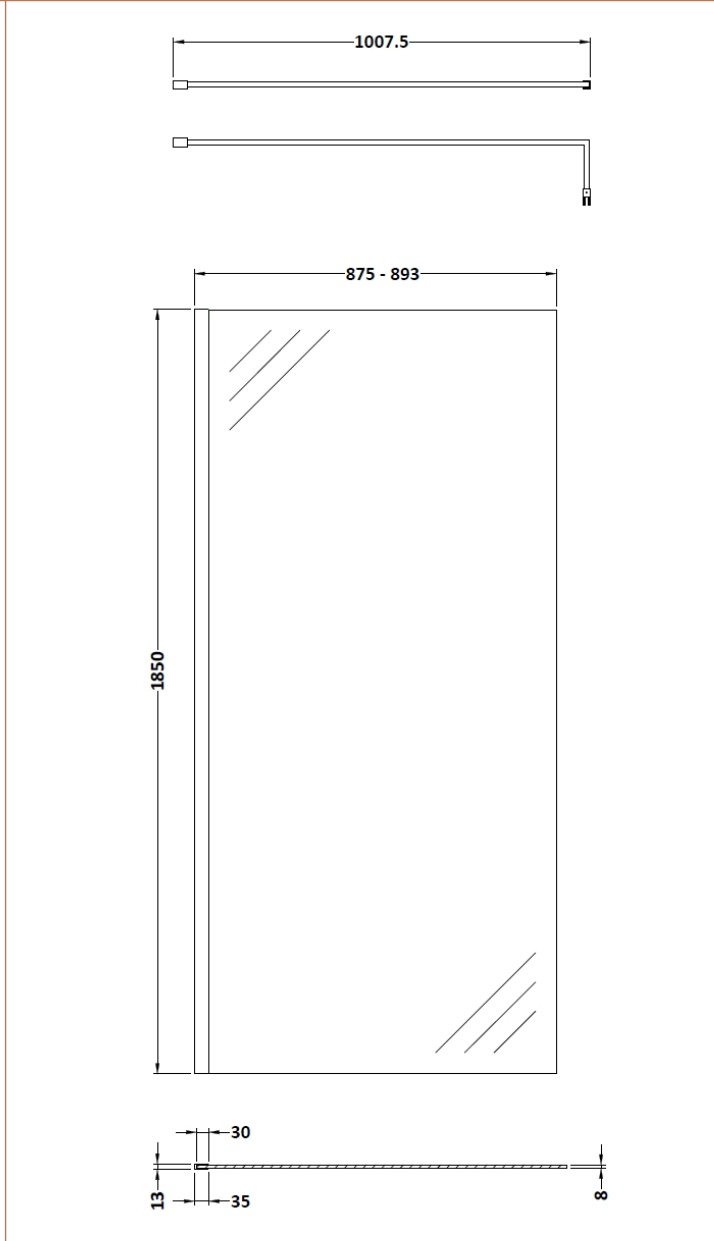

### Outer Box Dimensions (If Applicable)

Height (mm):	
Width (mm):	
Depth (mm):	
Length (mm):	
Gross Weight (kg):	
Barcode:	5055275819012

**Outer Box Dimensions (If Applicable)**

Height (mm):	
Width (mm):	
Depth (mm):	
Length (mm):	
Gross Weight (kg):	
Barcode:	5055275819029

**Product Details**

Country of Origin:	China
Fitting Instruction:	No
CE Approval:	Yes
Profile Material:	Aluminium
Profile Finish:	Polished Chrome
Adjustments (mm):	775mm - 793mm
Entry Width (mm):	N/A
Swing In Dim (mm):	N/A
Swing Out Dim (mm):	N/A
Radius (mm):	Not Applicable
Glass Thickness (mm):	8
Easy Fit:	No
Easy Clean:	No
Handle Style:	Not Applicable
Handle Material:	Not Applicable
Enclosure Design:	Frameless
Wheel Type:	Not Applicable
Support Bar Included:	Support Bar Included
Extras:	None

### Product Dimensions

Height (mm):	1850
Width (mm):	900
Depth (mm):	14
Nett Weight (kg):	37.5

### Product Dimensions

Height (mm):	1850
Width (mm):	1100
Depth (mm):	14
Nett Weight (kg):	46