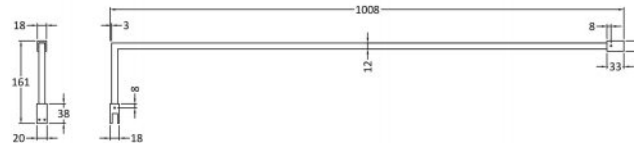

### Product Dimensions

Height (mm):	1850
Width (mm):	760
Depth (mm):	14
Nett Weight (kg):	32.5

### Outer Box Dimensions (If Applicable)

Height (mm):	
Width (mm):	
Depth (mm):	
Length (mm):	
Gross Weight (kg):	
Barcode:	5055275819012

**Packaging Data**

Box Colour:	Brown Cardboard Box - Printed
Box Qty:	1
Label Size:	100 x 50
Label Colour:	White Label
Label Qty:	1

**Outer Box Dimensions (If Applicable)**

Height (mm):	
Width (mm):	
Depth (mm):	
Length (mm):	
Gross Weight (kg):	
Barcode:	5056211897224

### Product Dimensions

Height (mm):	15
Width (mm):	150
Depth (mm):	1000
Nett Weight (kg):	0.67