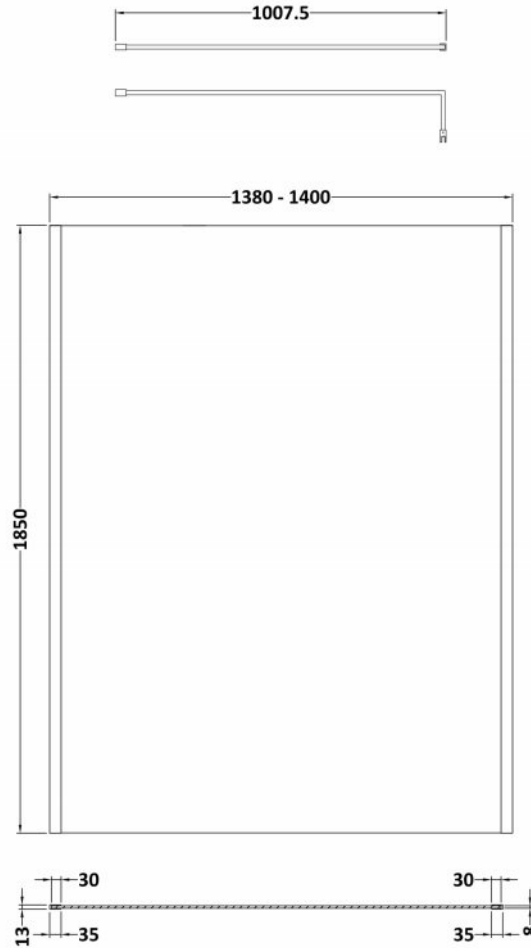

Sales Code: WRSCOBP14

Description: 1400 Wetroom Screen Outer Frame 1850X8mm

Packaging Details

Barcode: 5056462645209