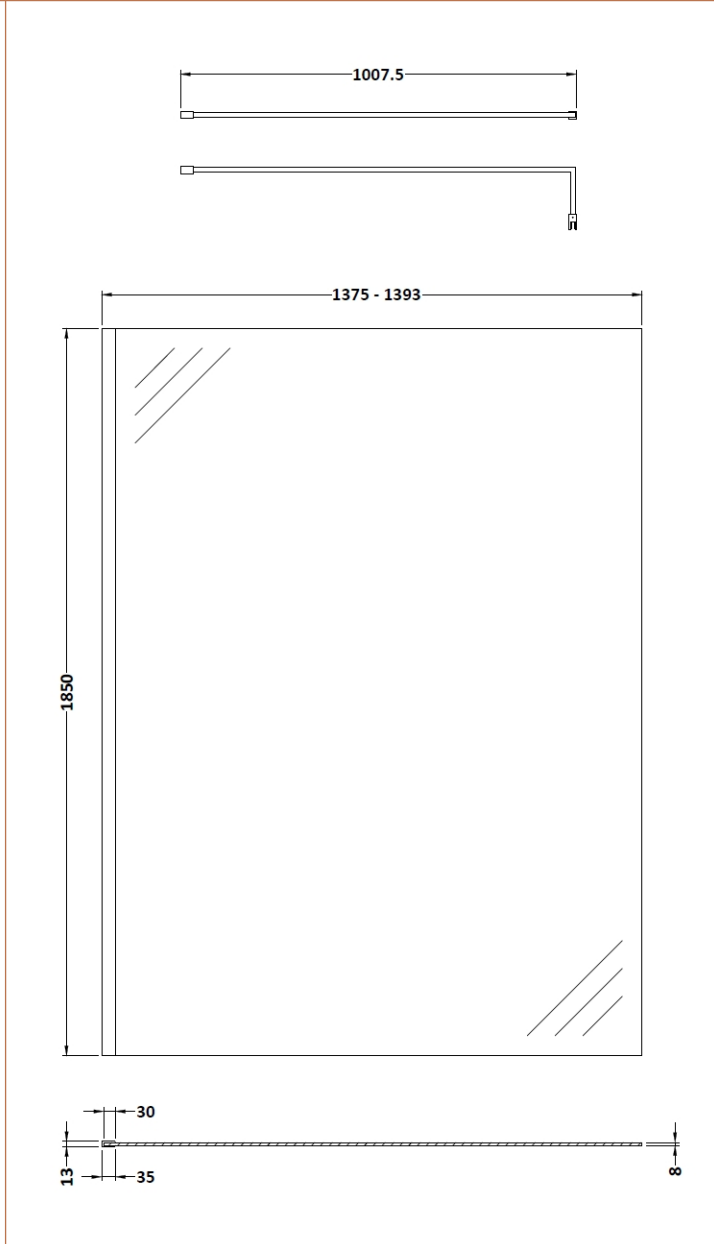

### Product Dimensions

Height (mm):	1850
Width (mm):	760
Depth (mm):	14
Nett Weight (kg):	32.5

### Packaging Dimensions

Height (mm):	60
Width (mm):	810
Length (mm):	1920
Gross Weight (kg):	32.5

### Outer Box Dimensions (If Applicable)

Height (mm):	
Width (mm):	
Depth (mm):	
Length (mm):	
Gross Weight (kg):	
Barcode:	5056211847342

### Product Dimensions

Height (mm):	1850
Width (mm):	1400
Depth (mm):	14
Nett Weight (kg):	59.5