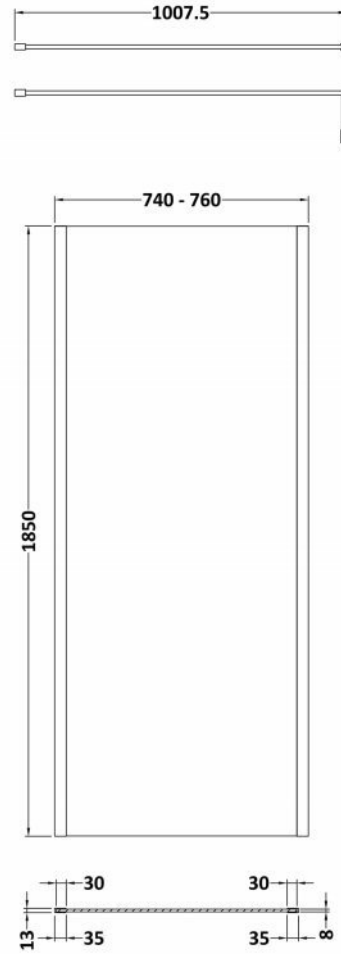

Sales Code: WRSCOBP76

Description: 760 Wetroom Screen Outer Frame 1850X8mm

Packaging Details

Barcode: 5056462645148