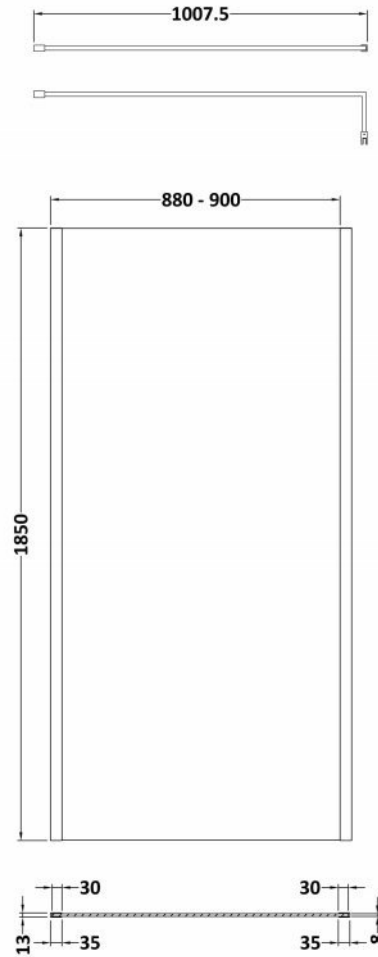

Sales Code: WRSCOBP90

Description: 900 Wetroom Screen Outer Frame 1850X8mm

Packaging Details

Barcode: 5056462645162