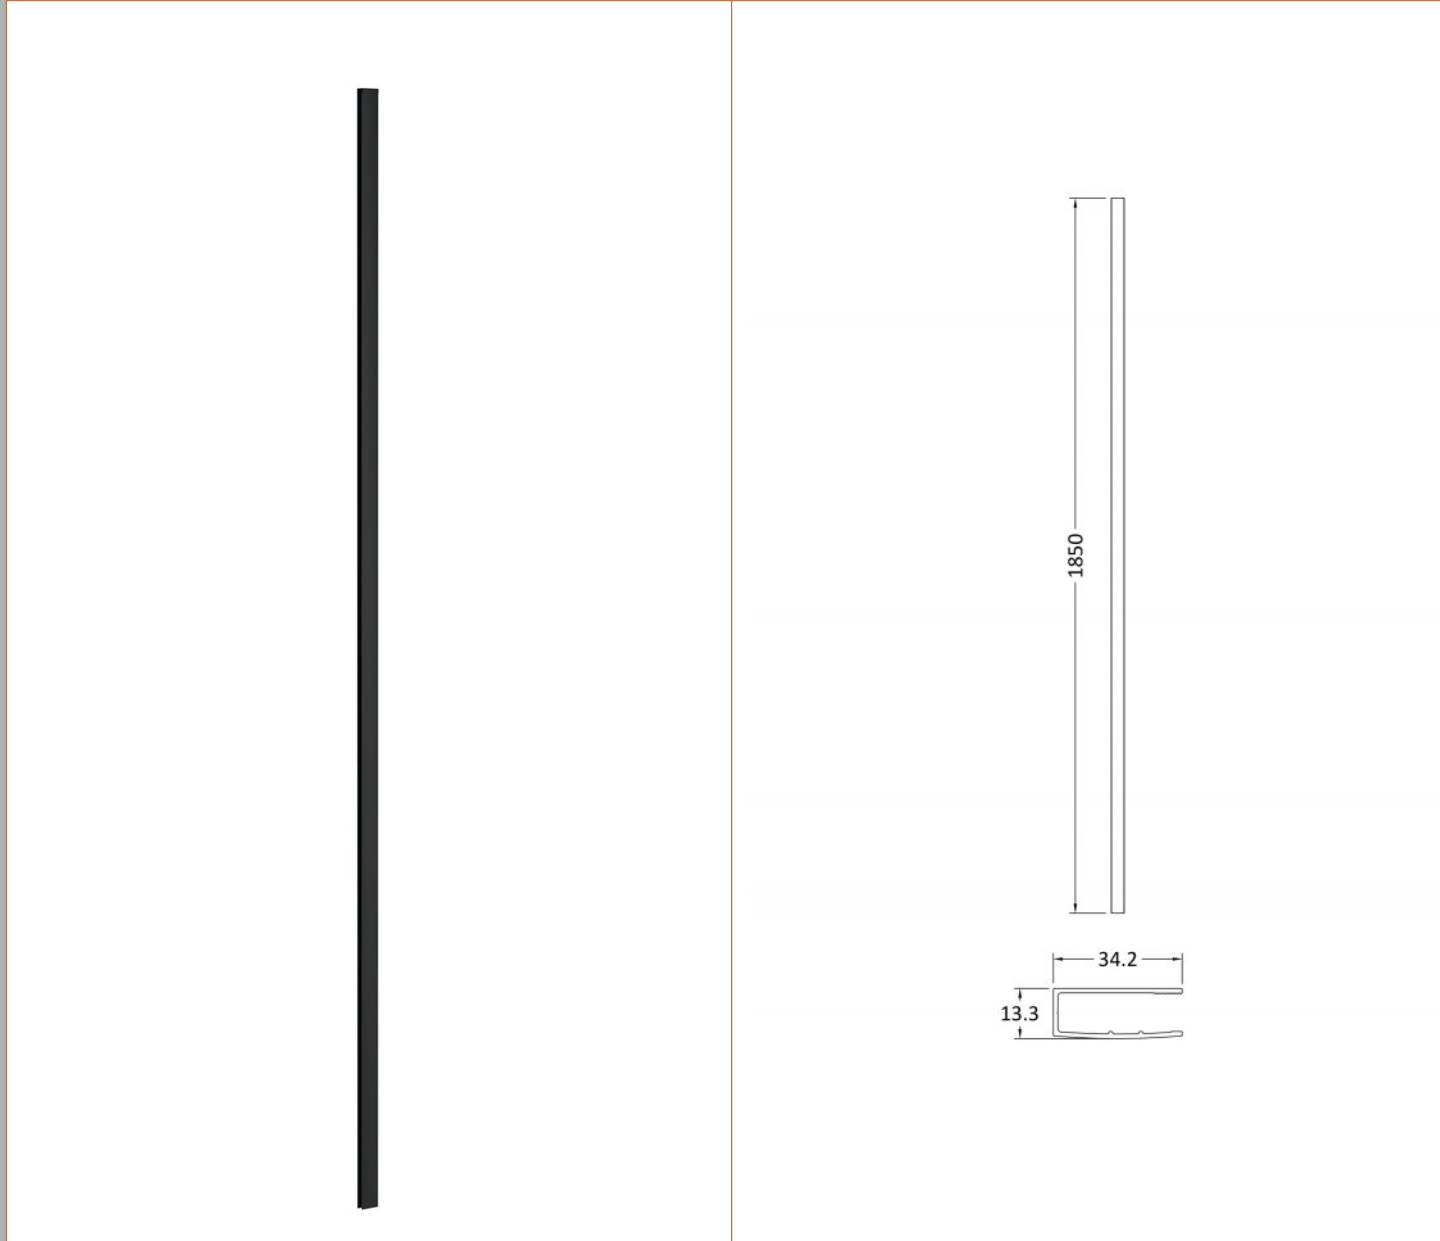

Sales Code: WRSF009

Description: Wetroom Wall Channel 1850mm Black

Product Dimensions

Height (mm):	1850
Width (mm):	
Depth (mm):	
Nett Weight (kg):	0.6

Packaging Dimensions

Height (mm):	60
Width (mm):	185
Length (mm):	1860
Gross Weight (kg):	0.6

Packaging Data

Box Colour:	Brown Cardboard Box - Printed
Box Qty:	1
Label Size:	100 x 50
Label Colour:	White Label
Label Qty:	1

Outer Box Dimensions (If Applicable)

Height (mm):	
Width (mm):	
Depth (mm):	
Length (mm):	
Gross Weight (kg):	
Barcode:	5056211897224

Product Details

Country of Origin:	China
Fitting Instruction:	No
CE Approval:	N/A
Profile Material:	Aluminium
Profile Finish:	Matt Black
Adjustments (mm):	18mm
Entry Width (mm):	N/A
Swing In Dim (mm):	N/A
Swing Out Dim (mm):	N/A
Radius (mm):	Not Applicable
Glass Thickness (mm):	
Easy Fit:	Not Applicable
Easy Clean:	Not Applicable
Handle Style:	Not Applicable
Handle Material:	Not Applicable
Enclosure Design:	Not Applicable
Wheel Type:	Not Applicable
Support Bar Included:	Support Bar Not Included
Extras:	None