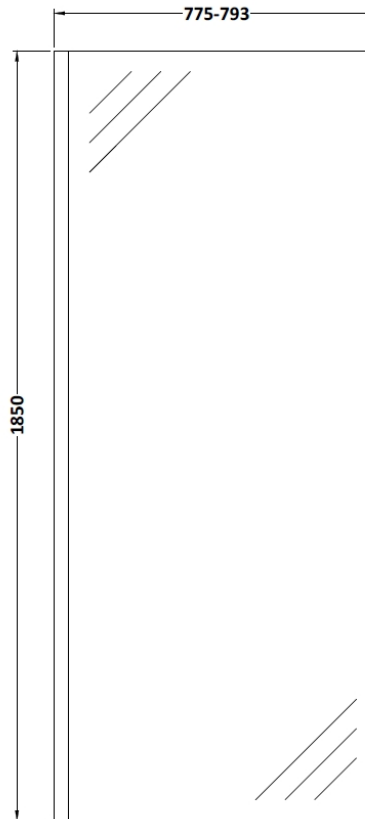

### Outer Box Dimensions (If Applicable)

Height (mm):	
Width (mm):	
Depth (mm):	
Length (mm):	
Gross Weight (kg):	
Barcode:	5055275819012

**Outer Box Dimensions (If Applicable)**

Height (mm):	
Width (mm):	
Depth (mm):	
Length (mm):	
Gross Weight (kg):	
Barcode:	5055275819043

**Product Details**

Country of Origin:	China
Fitting Instruction:	No
CE Approval:	Yes
Profile Material:	Aluminium
Profile Finish:	Polished Chrome
Adjustments (mm):	975mm - 993mm
Entry Width (mm):	N/A
Swing In Dim (mm):	N/A
Swing Out Dim (mm):	N/A
Radius (mm):	Not Applicable
Glass Thickness (mm):	8
Easy Fit:	No
Easy Clean:	No
Handle Style:	Not Applicable
Handle Material:	Not Applicable
Enclosure Design:	Frameless
Wheel Type:	Not Applicable
Support Bar Included:	Support Bar Included
Extras:	None

### Packaging Details

Barcode: 5056462645155

Sales Code: WRSC080

Description: Wetroom Screen 800 X 1850 X 8mm

**Product Dimensions**

Height (mm):	1850
Width (mm):	800
Depth (mm):	14
Nett Weight (kg):	34

**Packaging Dimensions**