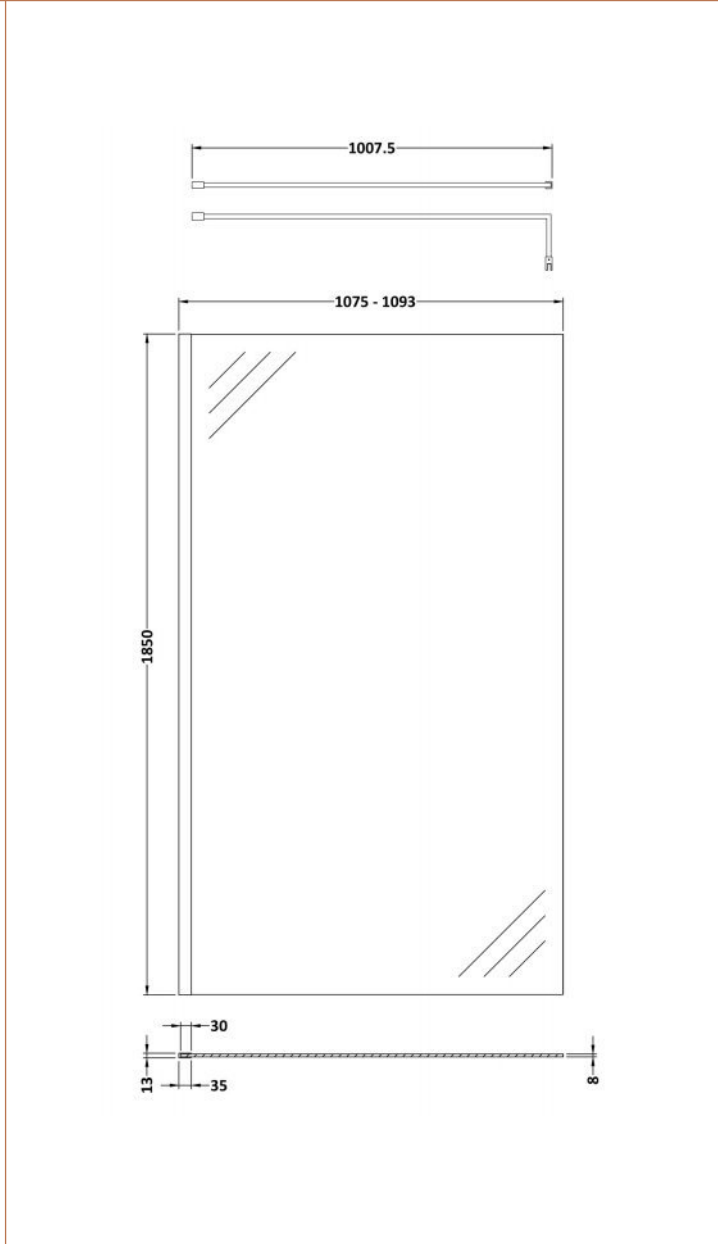

### Product Dimensions

Height (mm):	1850
Width (mm):	900
Depth (mm):	14
Nett Weight (kg):	37.5

### Outer Box Dimensions (If Applicable)

Height (mm):	
Width (mm):	
Depth (mm):	
Length (mm):	
Gross Weight (kg):	
Barcode:	5055275819036

### Product Dimensions

Height (mm):	1850
Width (mm):	1100
Depth (mm):	14
Nett Weight (kg):	46

### Product Dimensions

Height (mm):	1850
Width (mm):	1200
Depth (mm):	14
Nett Weight (kg):	50.5