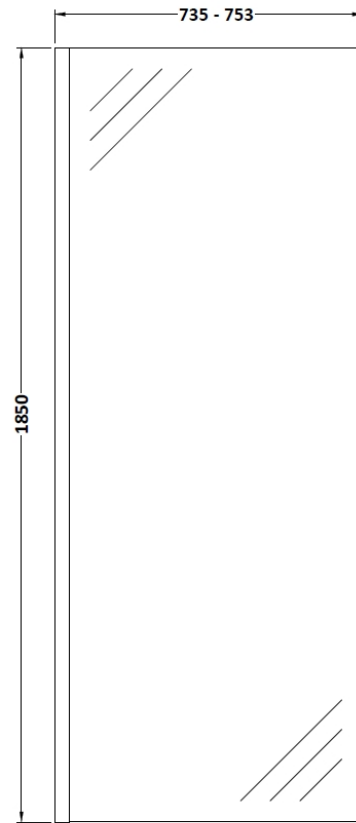

**Sales Code:** WRSCOBP76

**Description:** 760 Wetroom Screen Outer Frame 1850X8mm

**Packaging Details**

Barcode: 5056462645148

Sales Code: WRSC076

Description: Wetroom Screen 760 X 1850 X 8mm

### Product Dimensions

Height (mm):	1850
Width (mm):	760
Depth (mm):	14
Nett Weight (kg):	32.5

### Packaging Dimensions

Height (mm):	60
Width (mm):	810
Length (mm):	1920
Gross Weight (kg):	32.5

### Outer Box Dimensions (If Applicable)

Height (mm):	
Width (mm):	
Depth (mm):	
Length (mm):	
Gross Weight (kg):	
Barcode:	5055275819012