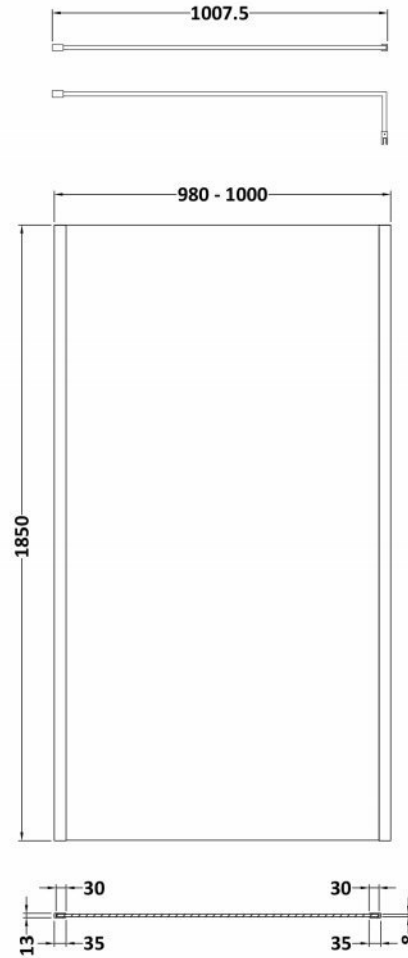

Sales Code: WRSCOBP10

Description: 1000 Wetroom Screen Outer Frame 1850X8mm

Packaging Details

Barcode: 5056462645179