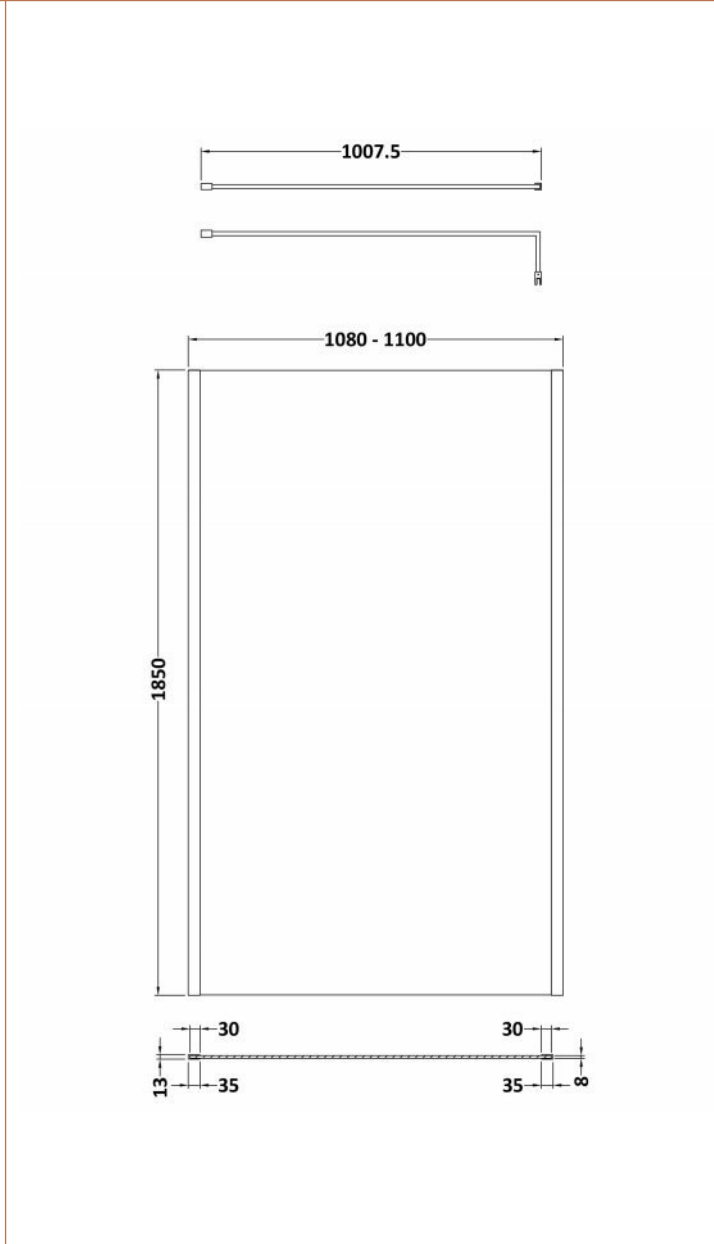

Sales Code: WRSCOBP11

Description: 1100 Wetroom Screen Outer Frame 1850X8mm

Packaging Details

Barcode: 5056462645186