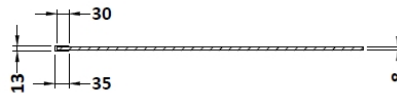

### Product Dimensions

Height (mm):	1850
Width (mm):	760
Depth (mm):	14
Nett Weight (kg):	32.5