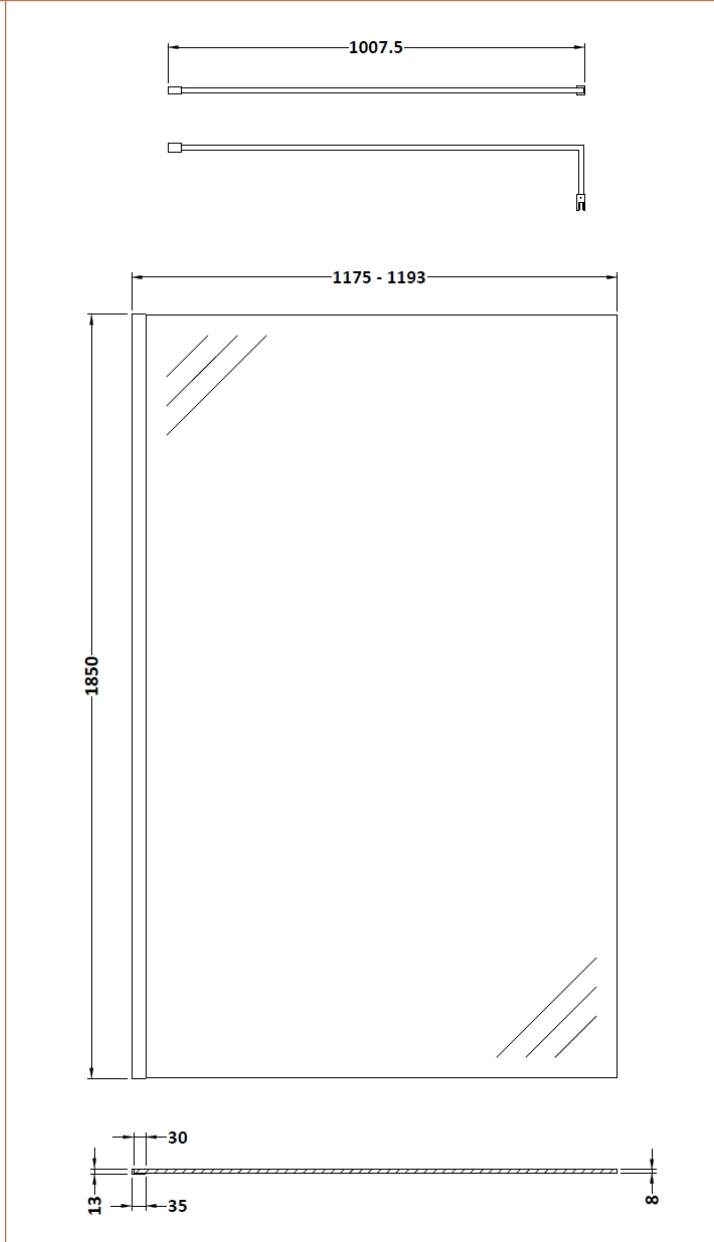

### Product Dimensions

Height (mm):	1850
Width (mm):	1100
Depth (mm):	14
Nett Weight (kg):	46

### Outer Box Dimensions (If Applicable)

Height (mm):	
Width (mm):	
Depth (mm):	
Length (mm):	
Gross Weight (kg):	
Barcode:	5055275831748

### Product Dimensions

Height (mm):	1850
Width (mm):	1200
Depth (mm):	14
Nett Weight (kg):	50.5

### Packaging Dimensions

Height (mm):	60
Width (mm):	1250
Length (mm):	1920
Gross Weight (kg):	50.5