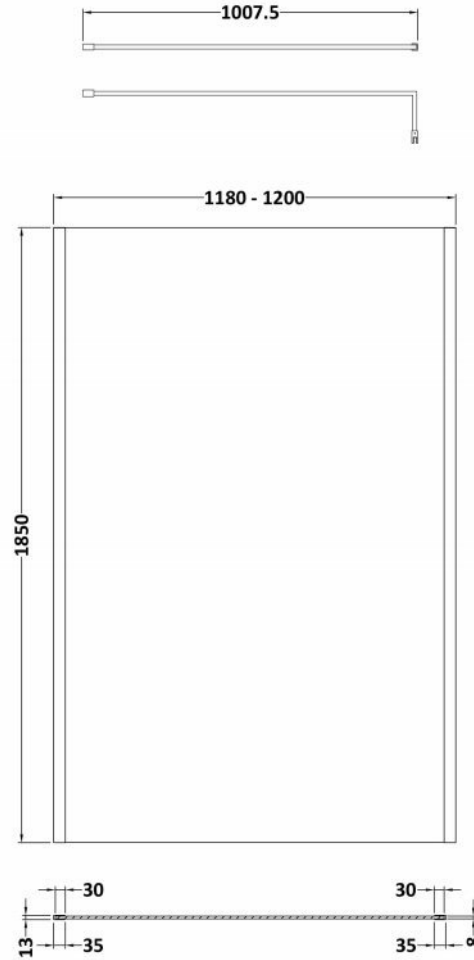

Sales Code: WRSCOBP12

Description: 1200 Wetroom Screen Outer Frame 1850X8mm

Packaging Details

Barcode: 5056462645193