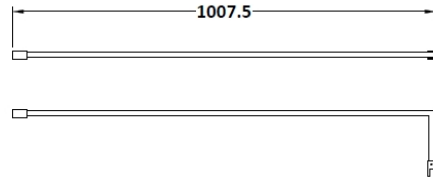

### Product Dimensions

Height (mm):	1850
Width (mm):	760
Depth (mm):	14
Nett Weight (kg):	32.5

### Packaging Dimensions

Height (mm):	60
Width (mm):	810
Length (mm):	1920
Gross Weight (kg):	32.5