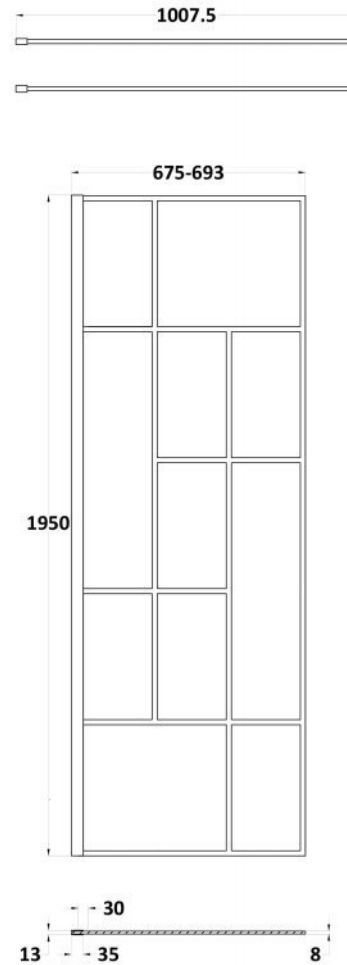

Sales Code: WRSFB070

Description: ABSTRACT Wetroom Screen 700X1950x8

Product Dimensions

Height (mm):	1950
Width (mm):	693
Depth (mm):	14
Nett Weight (kg):	30.6

Packaging Dimensions

Height (mm):	60
Width (mm):	750
Length (mm):	2070
Gross Weight (kg):	31.1

Packaging Data

Box Colour:	Brown Cardboard Box - Printed
Box Qty:	1
Label Size:	x
Label Colour:	Not Applicable
Label Qty:	0

Outer Box Dimensions (If Applicable)

Height (mm):	
Width (mm):	
Depth (mm):	
Length (mm):	
Gross Weight (kg):	
Barcode:	5056462614113

Product Details

Country of Origin:	China
Fitting Instruction:	No
CE Approval:	Yes
Profile Material:	Aluminium
Profile Finish:	Matt Black
Adjustments (mm):	675mm-693mm
Entry Width (mm):	N/A
Swing In Dim (mm):	N/A
Swing Out Dim (mm):	N/A
Radius (mm):	Not Applicable
Glass Thickness (mm):	8
Easy Fit:	No
Easy Clean:	No
Handle Style:	Not Applicable
Handle Material:	Not Applicable
Enclosure Design:	Frameless
Wheel Type:	Not Applicable
Support Bar Included:	Support Bar Included
Extras:	None