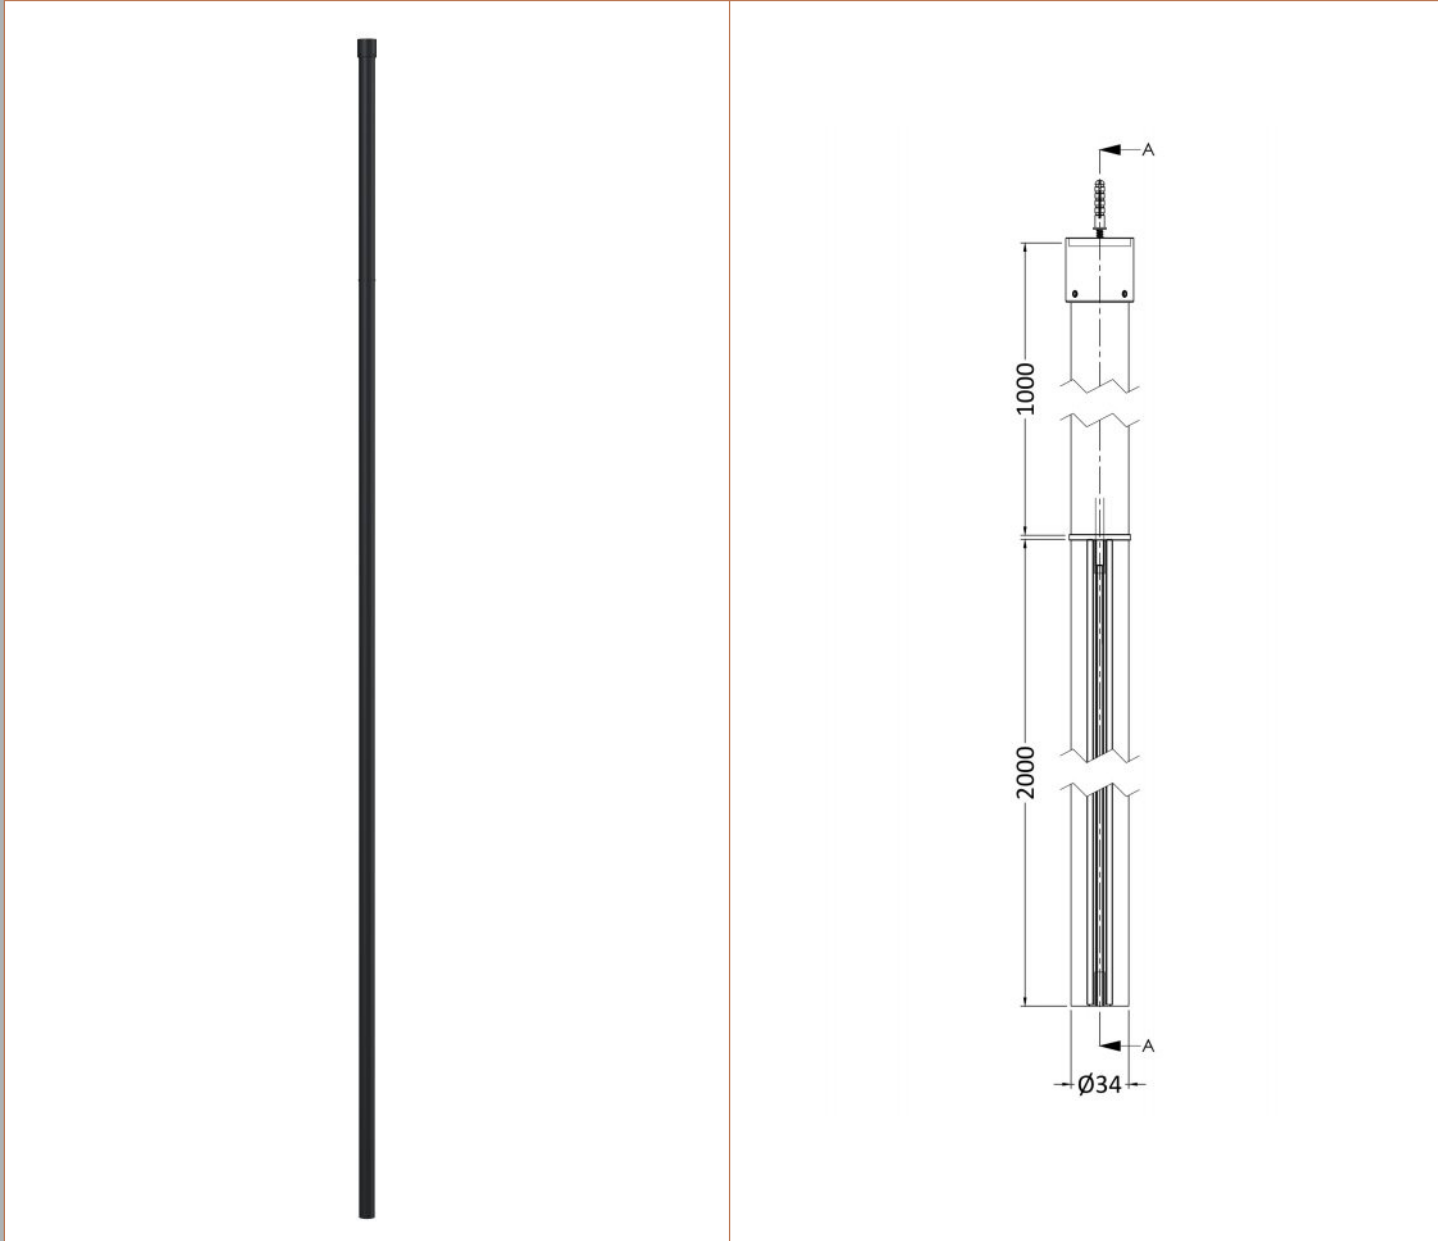

Sales Code: BFCPB070

Description: ABSTRACT 700 Screen With Ceiling Posts

Packaging Details

Barcode: 5056462644202

Sales Code: WRSFB070

Description: ABSTRACT Wetroom Screen 700X1950x8

Product Dimensions

Height (mm):	1950
Width (mm):	693
Depth (mm):	14
Nett Weight (kg):	30.6

Outer Box Dimensions (If Applicable)

Height (mm):	
Width (mm):	
Depth (mm):	
Length (mm):	
Gross Weight (kg):	
Barcode:	5056462614113

Product Details

Country of Origin:	China
Fitting Instruction:	No
CE Approval:	Yes
Profile Material:	Aluminium
Profile Finish:	Matt Black
Adjustments (mm):	675mm-693mm
Entry Width (mm):	N/A
Swing In Dim (mm):	N/A
Swing Out Dim (mm):	N/A
Radius (mm):	Not Applicable
Glass Thickness (mm):	8
Easy Fit:	No
Easy Clean:	No
Handle Style:	Not Applicable
Handle Material:	Not Applicable
Enclosure Design:	Frameless
Wheel Type:	Not Applicable
Support Bar Included:	Support Bar Included
Extras:	None

Sales Code: WRSF006

Description: 2/1M Wetroom Screen Ceiling Post Black

Product Dimensions

Height (mm):	3000
Width (mm):	34
Depth (mm):	34
Nett Weight (kg):	3

Packaging Dimensions

Height (mm):	2030
Width (mm):	100
Length (mm):	70
Gross Weight (kg):	3

Packaging Data

Box Colour:	Brown Cardboard Box - Printed
Box Qty:	1
Label Size:	100 x 50
Label Colour:	White Label
Label Qty:	1

Outer Box Dimensions (If Applicable)

Height (mm):	
Width (mm):	
Depth (mm):	
Length (mm):	
Gross Weight (kg):	
Barcode:	5056211850601