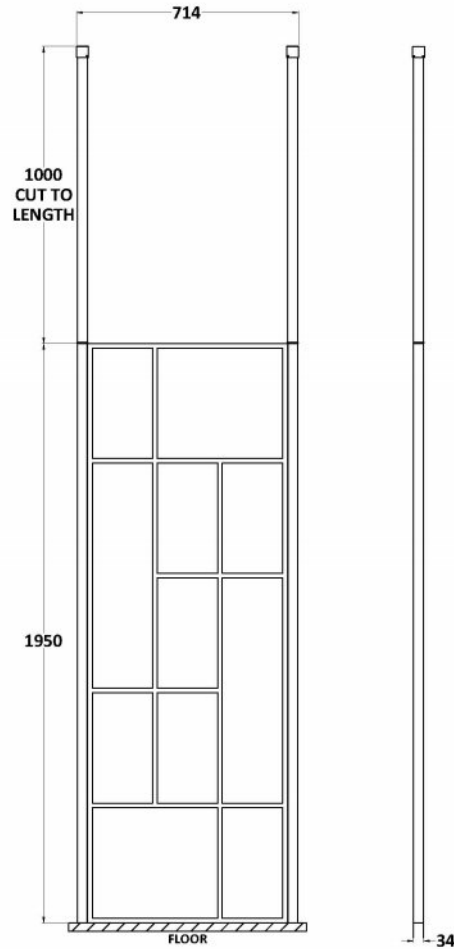

Sales Code: BFCPB070

Description: ABSTRACT 700 Screen With Ceiling Posts

Packaging Details

Barcode: 5056462644202

Sales Code: WRSFB070

Description: ABSTRACT Wetroom Screen 700X1950x8

Product Dimensions

Height (mm):	1950
Width (mm):	693
Depth (mm):	14
Nett Weight (kg):	30.6

Packaging Dimensions

Height (mm):	60
Width (mm):	750
Length (mm):	2070
Gross Weight (kg):	31.1

Packaging Data

Box Colour:	Brown Cardboard Box - Printed
Box Qty:	1
Label Size:	x
Label Colour:	Not Applicable
Label Qty:	0

Outer Box Dimensions (If Applicable)

Height (mm):	
Width (mm):	
Depth (mm):	
Length (mm):	
Gross Weight (kg):	
Barcode:	5056462614113

Product Details

Country of Origin:	China
Fitting Instruction:	No
CE Approval:	Yes
Profile Material:	Aluminium
Profile Finish:	Matt Black
Adjustments (mm):	675mm-693mm
Entry Width (mm):	N/A
Swing In Dim (mm):	N/A
Swing Out Dim (mm):	N/A
Radius (mm):	Not Applicable
Glass Thickness (mm):	8
Easy Fit:	No
Easy Clean:	No
Handle Style:	Not Applicable
Handle Material:	Not Applicable
Enclosure Design:	Frameless
Wheel Type:	Not Applicable
Support Bar Included:	Support Bar Included
Extras:	None

Sales Code: WRSF006

Description: 2/1M Wetroom Screen Ceiling Post Black

Product Dimensions

Height (mm):	3000
Width (mm):	34
Depth (mm):	34
Nett Weight (kg):	3

Packaging Dimensions

Height (mm):	2030
Width (mm):	100
Length (mm):	70
Gross Weight (kg):	3