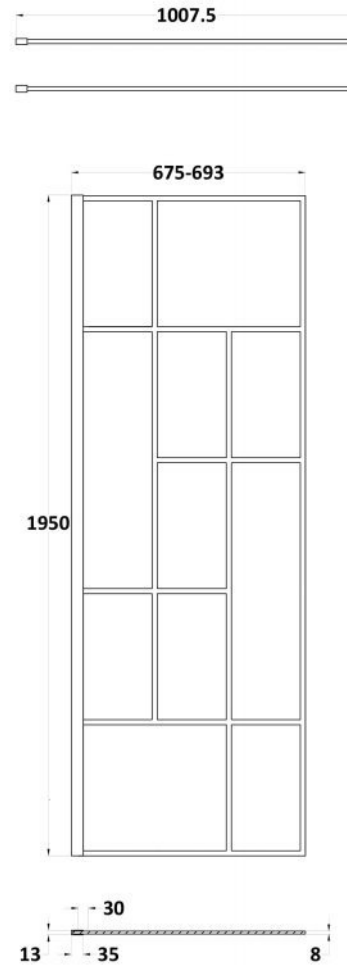

Sales Code: BFCPB070

Description: ABSTRACT 700 Screen With Ceiling Posts

Packaging Details

Barcode: 5056462644202

Sales Code: WRSFB070

Description: ABSTRACT Wetroom Screen 700X1950x8

Product Dimensions

Height (mm):	1950
Width (mm):	693
Depth (mm):	14
Nett Weight (kg):	30.6

Packaging Dimensions

Height (mm):	60
Width (mm):	750
Length (mm):	2070
Gross Weight (kg):	31.1

Packaging Data

Box Colour:	Brown Cardboard Box - Printed
Box Qty:	1
Label Size:	x
Label Colour:	Not Applicable
Label Qty:	0

Outer Box Dimensions (If Applicable)

Height (mm):	
Width (mm):	
Depth (mm):	
Length (mm):	
Gross Weight (kg):	
Barcode:	5056462614113

Product Details

Country of Origin:	China
Fitting Instruction:	No
CE Approval:	Yes
Profile Material:	Aluminium
Profile Finish:	Matt Black
Adjustments (mm):	675mm-693mm
Entry Width (mm):	N/A
Swing In Dim (mm):	N/A
Swing Out Dim (mm):	N/A
Radius (mm):	Not Applicable
Glass Thickness (mm):	8
Easy Fit:	No
Easy Clean:	No
Handle Style:	Not Applicable
Handle Material:	Not Applicable
Enclosure Design:	Frameless
Wheel Type:	Not Applicable
Support Bar Included:	Support Bar Included
Extras:	None

Packaging Data

Box Colour:	Brown Cardboard Box - Printed
Box Qty:	1
Label Size:	100 x 50
Label Colour:	White Label
Label Qty:	1

Outer Box Dimensions (If Applicable)

Height (mm):	
Width (mm):	
Depth (mm):	
Length (mm):	
Gross Weight (kg):	
Barcode:	5056211850601