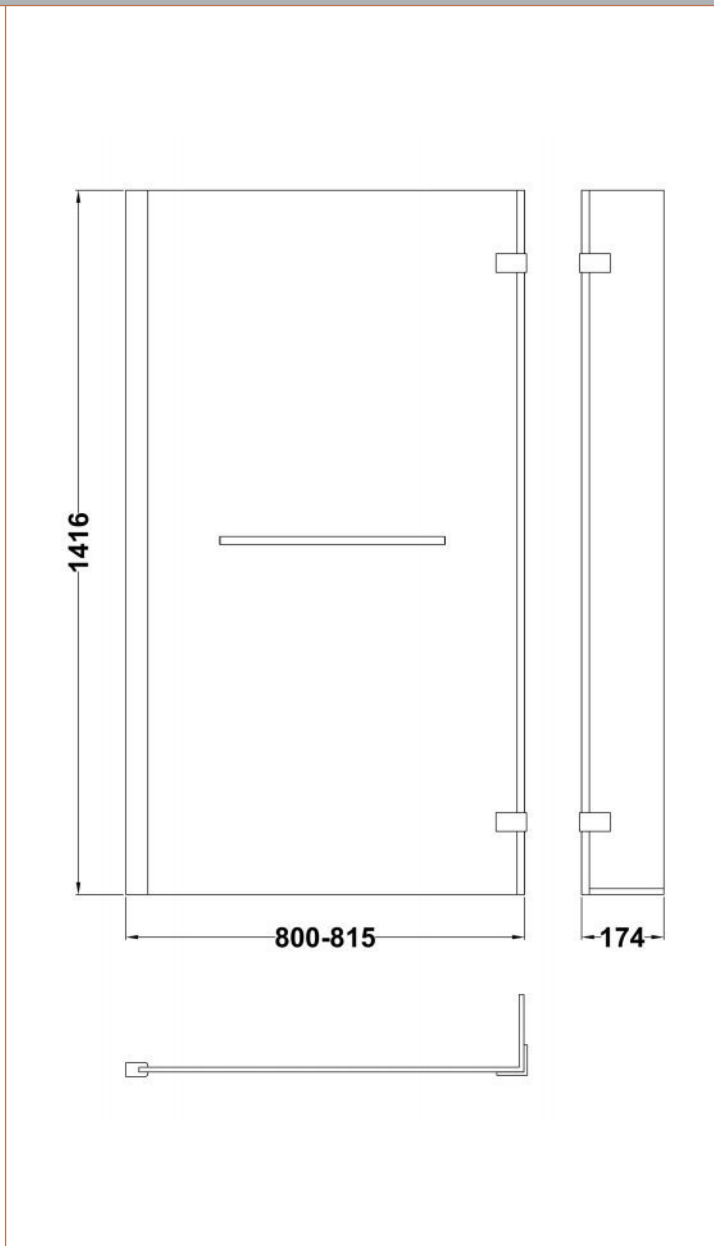

Sales Code: NSBS2

Description: Sq Fixed Screen, Fixed Return (6)

Product Dimensions

Height (mm):	1435
Width (mm):	805
Depth (mm):	38
Nett Weight (kg):	22.2

Packaging Dimensions

Height (mm):	55
Width (mm):	810
Length (mm):	1460
Gross Weight (kg):	22.2

Packaging Data

Box Colour:	Brown Cardboard Box - Printed
Box Qty:	1
Label Size:	140 x 30
Label Colour:	Not Applicable
Label Qty:	0

Outer Box Dimensions (If Applicable)

Height (mm):	
Width (mm):	
Depth (mm):	
Length (mm):	
Gross Weight (kg):	
Barcode:	5055369001071

Product Details

Country of Origin:	China
Fitting Instruction:	No
CE Approval:	Yes
Profile Material:	Aluminium
Profile Finish:	Polished Chrome
Adjustments (mm):	800mm - 815mm
Entry Width (mm):	N/A
Swing In Dim (mm):	N/A
Swing Out Dim (mm):	N/A
Radius (mm):	Not Applicable
Glass Thickness (mm):	6
Easy Fit:	No
Easy Clean:	No
Handle Style:	Not Applicable
Handle Material:	Not Applicable
Enclosure Design:	Frameless
Wheel Type:	Not Applicable
Support Bar Included:	Support Bar Not Included
Extras:	None

Sales Code: NSBSR1

Description: Sq Shower Fixd Scrn, Hinge Ret, Rail (6)

Product Dimensions

Height (mm):	1400
Width (mm):	805
Depth (mm):	38
Nett Weight (kg):	22.4

Packaging Dimensions

Height (mm):	55
Width (mm):	810
Length (mm):	1460
Gross Weight (kg):	22.4