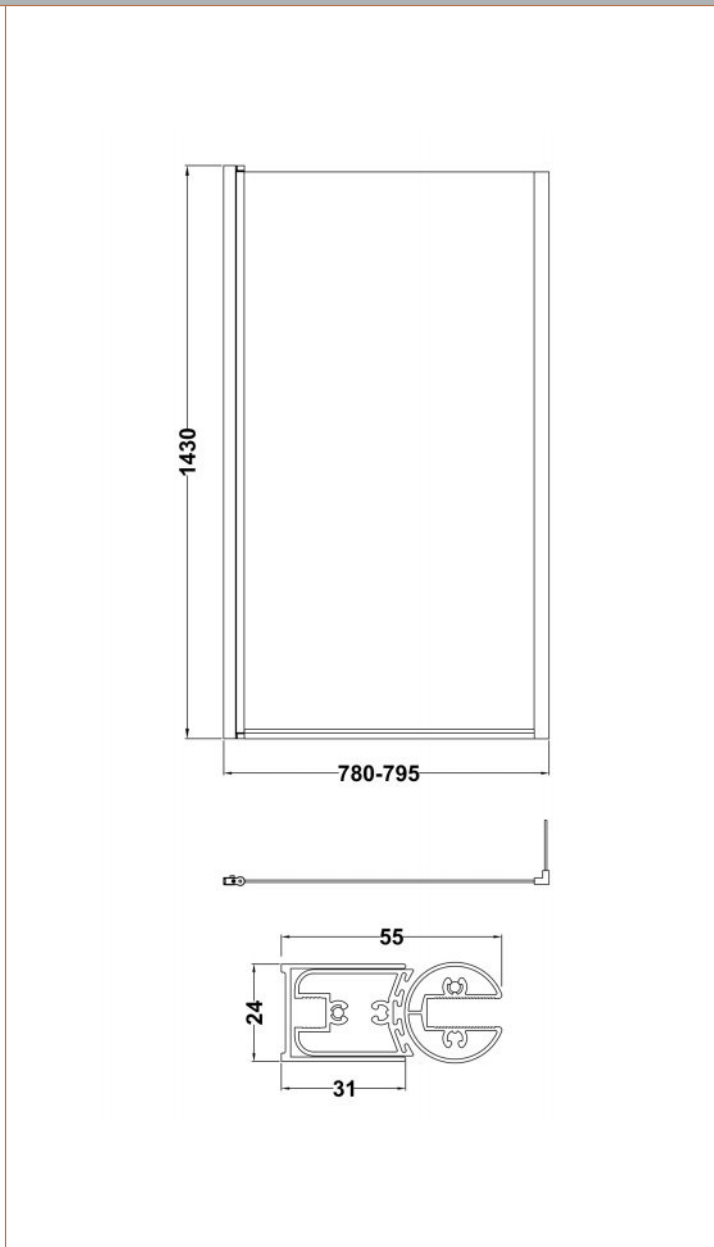

Sales Code: NSBSR1

Description: Sq Shower Fixd Scrn, Hinge Ret, Rail (6)

Product Dimensions

Height (mm):	1400
Width (mm):	805
Depth (mm):	38
Nett Weight (kg):	22.4

Packaging Dimensions

Height (mm):	55
Width (mm):	810
Length (mm):	1460
Gross Weight (kg):	22.4

Packaging Data

Box Colour:	Brown Cardboard Box - Printed
Box Qty:	1
Label Size:	150 x 30
Label Colour:	Not Applicable
Label Qty:	0

Outer Box Dimensions (If Applicable)

Height (mm):	
Width (mm):	
Depth (mm):	
Length (mm):	
Gross Weight (kg):	
Barcode:	5055369006793

Sales Code: NSBS7BP

Description: Sq Shower Screen, Fixed Return (6)

Product Dimensions	
Height (mm):	1400
Width (mm):	808
Depth (mm):	150
Nett Weight (kg):	18.7
Packaging Dimensions	
Height (mm):	55
Width (mm):	840
Length (mm):	1460
Gross Weight (kg):	18.7
Packaging Data	
Box Colour:	Brown Cardboard Box - Printed
Box Qty:	
Label Size:	x
Label Colour:	Not Applicable
Label Qty:	
Outer Box Dimensions (If Applicable)	
Height (mm):	
Width (mm):	
Depth (mm):	
Length (mm):	
Gross Weight (kg):	
Barcode:	5056211883784
Product Details	
Country of Origin:	China
Fitting Instruction:	No
CE Approval:	No
Profile Material:	Aluminium
Profile Finish:	Matt Black
Adjustments (mm):	780mm - 795mm
Entry Width (mm):	
Swing In Dim (mm):	777mm
Swing Out Dim (mm):	777mm
Radius (mm):	Not Applicable
Glass Thickness (mm):	6
Easy Fit:	Not Applicable
Easy Clean:	No
Handle Style:	Not Applicable
Handle Material:	Not Applicable
Enclosure Design:	Not Applicable
Wheel Type:	Not Applicable
Support Bar Included:	Support Bar Not Included
Extras:	None