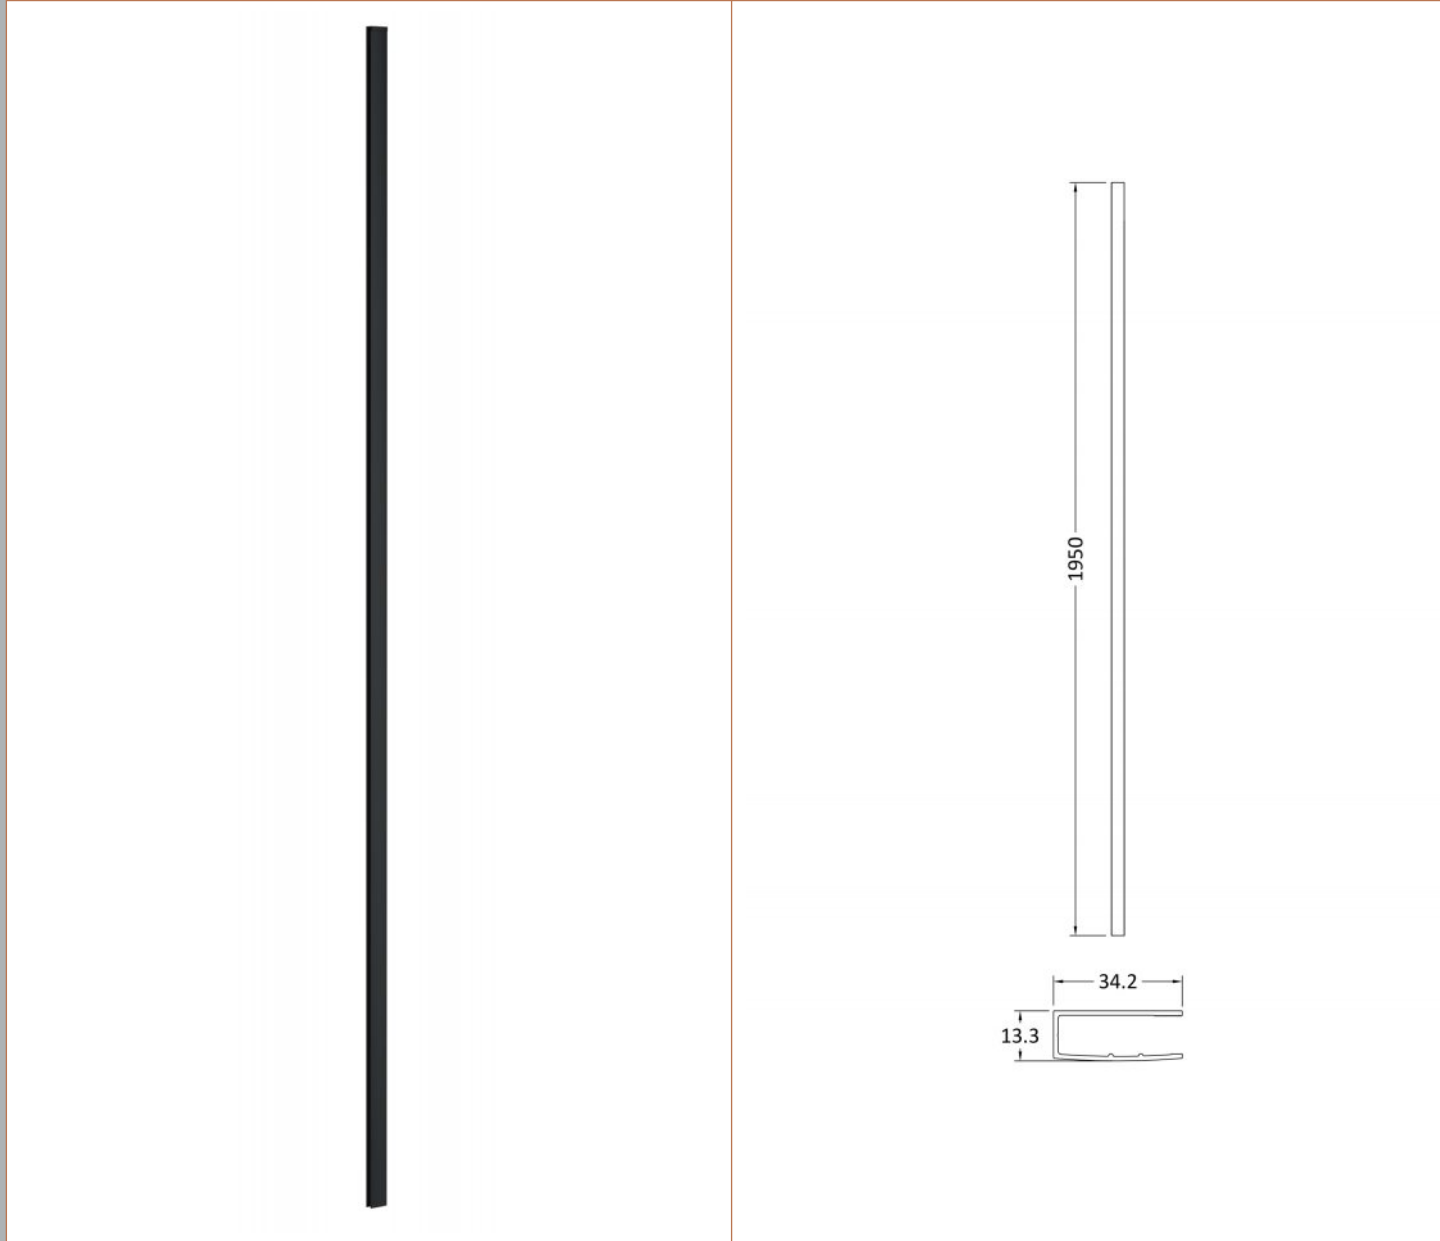

Packaging Dimensions

Height (mm):	65
Width (mm):	730
Length (mm):	2010
Gross Weight (kg):	29.44

Packaging Data

Box Colour:	Brown Cardboard Box - Printed
Box Qty:	1
Label Size:	100 x 50
Label Colour:	Not Applicable
Label Qty:	0

Outer Box Dimensions (If Applicable)

Height (mm):	
Width (mm):	
Depth (mm):	
Length (mm):	
Gross Weight (kg):	
Barcode:	5055369007424

Product Details

Country of Origin:	China
Fitting Instruction:	No
CE Approval:	Yes
Profile Material:	Aluminium
Profile Finish:	Polished Chrome
Adjustments (mm):	675mm-693mm
Entry Width (mm):	N/A
Swing In Dim (mm):	N/A
Swing Out Dim (mm):	N/A
Radius (mm):	Not Applicable
Glass Thickness (mm):	8
Easy Fit:	No
Easy Clean:	Yes
Handle Style:	Not Applicable
Handle Material:	Not Applicable
Enclosure Design:	Frameless
Wheel Type:	Not Applicable
Support Bar Included:	Support Bar Included
Extras:	None

Sales Code: WRSF004

Description: Wetroom Wall Channel 1950mm Black

Product Dimensions

Height (mm):	1950
Width (mm):	34
Depth (mm):	13
Nett Weight (kg):	1.01

Packaging Dimensions

Height (mm):	45
Width (mm):	185
Length (mm):	1970
Gross Weight (kg):	1.42

Sales Code: WRSF004U

Description: 1950mm W/R Decorative Profile Undrilled

Product Dimensions

Height (mm):	1950
Width (mm):	34
Depth (mm):	13
Nett Weight (kg):	1.01

Packaging Dimensions

Height (mm):	45
Width (mm):	185
Length (mm):	1970
Gross Weight (kg):	1.42