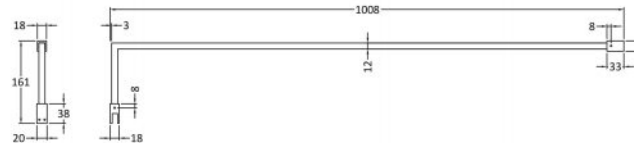

Sales Code: FIX024

Description: Wetroom Screen Support Arm

Product Dimensions

Height (mm):	15
Width (mm):	150
Depth (mm):	1000
Nett Weight (kg):	0.67

Packaging Dimensions

Height (mm):	35
Width (mm):	160
Length (mm):	1020
Gross Weight (kg):	0.7

Packaging Data

Box Colour:	Brown Cardboard Box
Box Qty:	1
Label Size:	100 x 50
Label Colour:	White Label
Label Qty:	1

Outer Box Dimensions (If Applicable)

Height (mm):	
Width (mm):	
Depth (mm):	
Length (mm):	
Gross Weight (kg):	
Barcode:	5056211847342

Product Details

Country of Origin:	China
Fitting Instruction:	No
CE Approval:	N/A
Profile Material:	Stainless Steel
Profile Finish:	Matt Black
Adjustments (mm):	N/A
Entry Width (mm):	N/A
Swing In Dim (mm):	N/A
Swing Out Dim (mm):	N/A
Radius (mm):	Not Applicable
Glass Thickness (mm):	
Easy Fit:	Not Applicable
Easy Clean:	Not Applicable
Handle Style:	Not Applicable
Handle Material:	Not Applicable
Enclosure Design:	Not Applicable
Wheel Type:	Not Applicable
Support Bar Included:	
Extras:	None