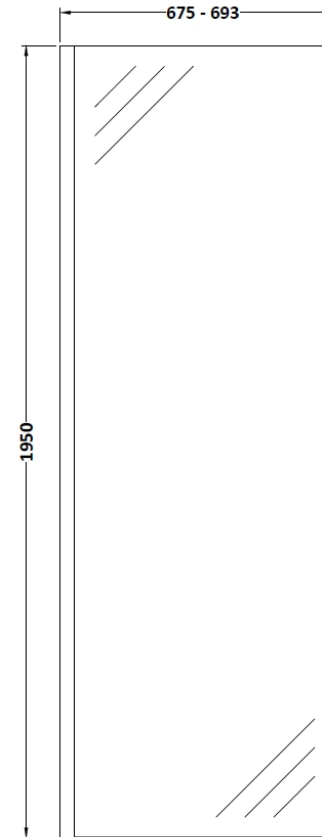

Sales Code: WRSOBP70

Description: 700 Wetroom Screen Outer Frame 1950X8mm

Packaging Details

Barcode: 5056462638119

Sales Code: WRSB700

Description: Wetroom Screen 700 X1950mm

Product Dimensions

Height (mm):	1950
Width (mm):	700
Depth (mm):	14
Nett Weight (kg):	29.44

Packaging Dimensions

Height (mm):	65
Width (mm):	730
Length (mm):	2010
Gross Weight (kg):	29.44

Packaging Data

Box Colour:	Brown Cardboard Box - Printed
Box Qty:	1
Label Size:	100 x 50
Label Colour:	Not Applicable
Label Qty:	0

Outer Box Dimensions (If Applicable)

Height (mm):	
Width (mm):	
Depth (mm):	
Length (mm):	
Gross Weight (kg):	
Barcode:	5055369007424

Product Details

Country of Origin:	China
Fitting Instruction:	No
CE Approval:	Yes
Profile Material:	Aluminium
Profile Finish:	Polished Chrome
Adjustments (mm):	675mm-693mm
Entry Width (mm):	N/A
Swing In Dim (mm):	N/A
Swing Out Dim (mm):	N/A
Radius (mm):	Not Applicable
Glass Thickness (mm):	8
Easy Fit:	No
Easy Clean:	Yes
Handle Style:	Not Applicable
Handle Material:	Not Applicable
Enclosure Design:	Frameless
Wheel Type:	Not Applicable
Support Bar Included:	Support Bar Included
Extras:	None

Sales Code: WRSF004U

Description: 1950mm W/R Decorative Profile Undrilled

Product Dimensions

Height (mm):	1950
Width (mm):	34
Depth (mm):	13
Nett Weight (kg):	1.01

Packaging Dimensions

Height (mm):	45
Width (mm):	185
Length (mm):	1970
Gross Weight (kg):	1.42