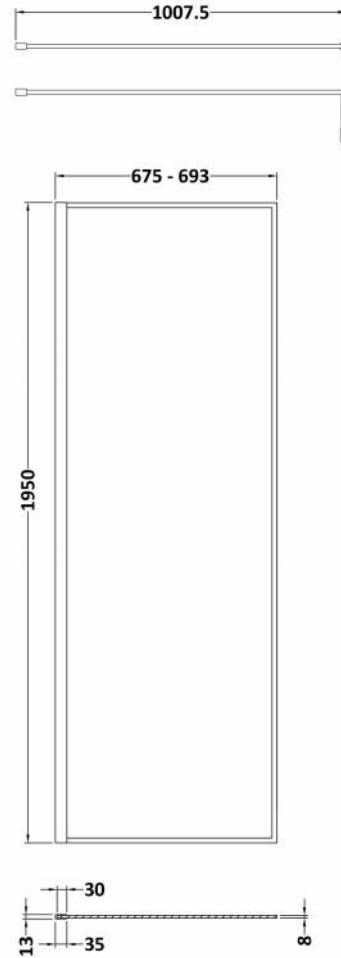

Sales Code: WRSOBP70

Description: 700 Wetroom Screen Outer Frame 1950X8mm

Packaging Details

Barcode: 5056462638119

Sales Code: WRSB700

Description: Wetroom Screen 700 X1950mm

Product Dimensions

Height (mm):	1950
Width (mm):	700
Depth (mm):	14
Nett Weight (kg):	29.44

Packaging Dimensions

Height (mm):	65
Width (mm):	730
Length (mm):	2010
Gross Weight (kg):	29.44

Packaging Data

Box Colour:	Brown Cardboard Box - Printed
Box Qty:	1
Label Size:	100 x 50
Label Colour:	Not Applicable
Label Qty:	0

Outer Box Dimensions (If Applicable)

Height (mm):	
Width (mm):	
Depth (mm):	
Length (mm):	
Gross Weight (kg):	
Barcode:	5055369007424

Product Details

Country of Origin:	China
Fitting Instruction:	No
CE Approval:	Yes
Profile Material:	Aluminium
Profile Finish:	Polished Chrome
Adjustments (mm):	675mm-693mm
Entry Width (mm):	N/A
Swing In Dim (mm):	N/A
Swing Out Dim (mm):	N/A
Radius (mm):	Not Applicable
Glass Thickness (mm):	8
Easy Fit:	No
Easy Clean:	Yes
Handle Style:	Not Applicable
Handle Material:	Not Applicable
Enclosure Design:	Frameless
Wheel Type:	Not Applicable
Support Bar Included:	Support Bar Included
Extras:	None

Sales Code: WRSF004U

Description: 1950mm W/R Decorative Profile Undrilled

Product Dimensions

Height (mm):	1950
Width (mm):	34
Depth (mm):	13
Nett Weight (kg):	1.01

Packaging Dimensions

Height (mm):	45
Width (mm):	185
Length (mm):	1970
Gross Weight (kg):	1.42