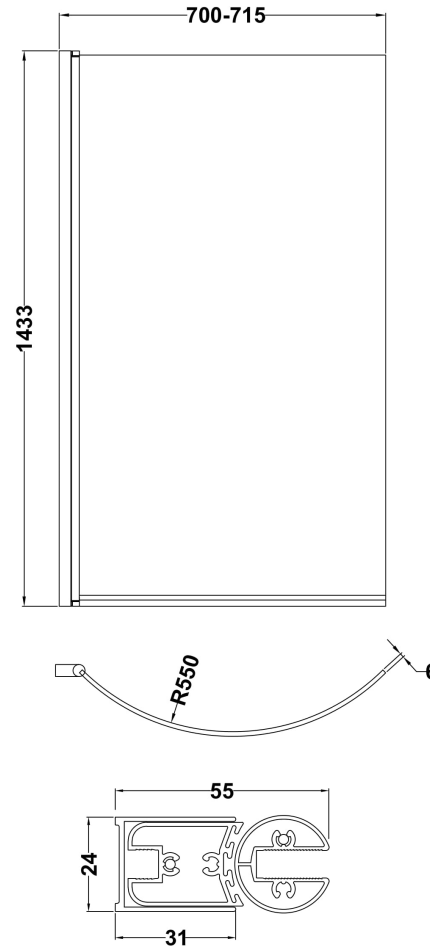

Sales Code: NCS0BP

Description: P Bath Screen (6)

Product Dimensions

Height (mm):	1433
Width (mm):	715
Depth (mm):	185
Nett Weight (kg):	18

Packaging Dimensions

Height (mm):	60
Width (mm):	840
Length (mm):	1460
Gross Weight (kg):	18.73

Packaging Data

Box Colour:	Brown Cardboard Box - Printed
Box Qty:	1
Label Size:	x
Label Colour:	Not Applicable
Label Qty:	0

Outer Box Dimensions (If Applicable)

Height (mm):	
Width (mm):	
Depth (mm):	
Length (mm):	
Gross Weight (kg):	
Barcode:	5056211800835

Product Details

Country of Origin:	China
Fitting Instruction:	No
CE Approval:	Yes
Profile Material:	Aluminium
Profile Finish:	Matt Black
Adjustments (mm):	700mm - 715mm
Entry Width (mm):	N/A
Swing In Dim (mm):	690mm
Swing Out Dim (mm):	690mm
Radius (mm):	550 mm
Glass Thickness (mm):	6
Easy Fit:	No
Easy Clean:	No
Handle Style:	Not Applicable
Handle Material:	Not Applicable
Enclosure Design:	Frameless
Wheel Type:	Not Applicable
Support Bar Included:	Support Bar Not Included
Extras:	None