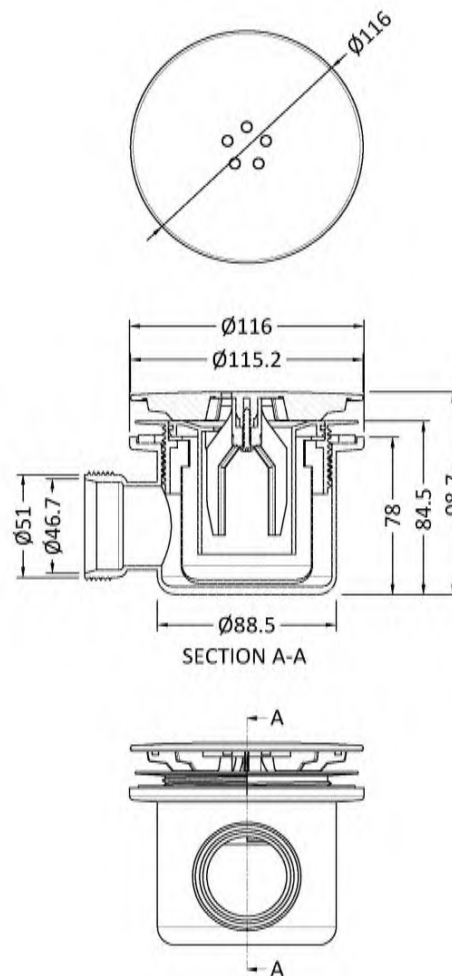

Sales Code: STW001

Description: Mega Flow Shower Waste & Knuckle

Product Dimensions

Length (mm):	
Width (mm):	115
Height (mm):	78
Depth (mm):	780
Nett Weight (kg):	0.31

Packaging Dimensions

Height (mm):	170
Width (mm):	135
Depth (mm):	100
Gross Weight (kg):	0.37

Packaging Data

Box Colour:	White Cardboard Box
Box Qty:	1
Label Size:	100 x 50
Label Colour:	White Label
Label Qty:	2

Outer Box Dimensions (If Applicable)

Height (mm):	560
Width (mm):	360
Length (mm):	
Depth (mm):	
Gross Weight (kg):	14
Barcode:	5055369011629

Product Details

Country of Origin:	China
Fitting Instruction:	No
CE Certification:	N/A
Product Material:	Pp
Heating Element Wattage:	Not Applicable
Colour/Finish:	Chrome
Product Diameter:	115mm
Connection Size:	1 1/2"