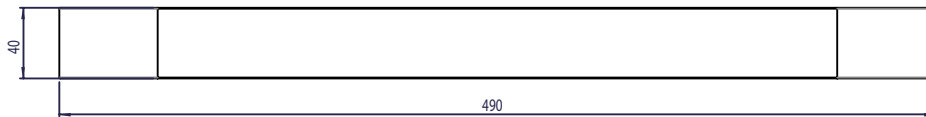

Technical Data Sheet

ROPER RHODES®

HALO LARGE BOTTLE BASKET

Whats in the box: 1x RB85.02 & Fixings

Diagrams not to scale
All dimensions in mm
tolerance of +/-5mm

Materials

Holder: Chrome plated brass

Base: Gloss white acrylic

**Dimensions are subject to change, customers are advised to measure actual product before commencing installation.

***Fixing point dimensions are for guidance only/the positions of wall fixing must be checked when product is received.

FAQs

Q: Outside width?	A: 490mm
Q: Inside width?	A: 484mm
Q: Outside depth?	A: 125mm
Q: Inside depth?	A: 104mm
Q: Overall height?	A: 40mm
Q: Fixing point centres?	A: 137.5mm