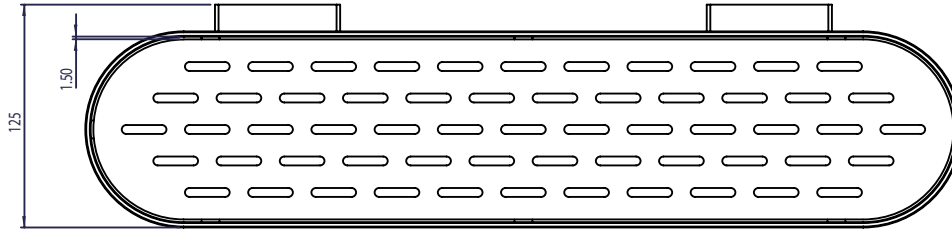

Technical Data Sheet

ROPER RHODES®

HALO LARGE BOTTLE BASKET

Whats in the box: 1x RB85.02 & Fixings

Diagrams not to scale
All dimensions in mm
tolerance of +/-5mm

Materials

Holder: Chrome plated brass

Base: Gloss white acrylic

**Dimensions are subject to change, customers are advised to measure actual product before commencing installation.

***Fixing point dimensions are for guidance only/the positions of wall fixing must be checked when product is received.

FAQs

Q: Outside width?	A: 490mm
Q: Inside width?	A: 484mm
Q: Outside depth?	A: 125mm
Q: Inside depth?	A: 104mm
Q: Overall height?	A: 40mm
Q: Fixing point centres?	A: 137.5mm