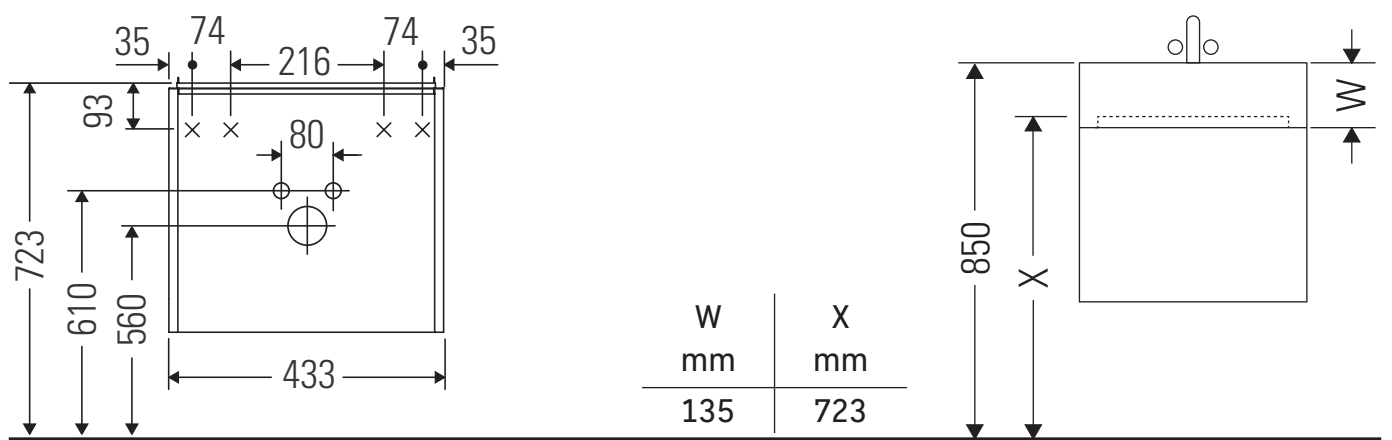

## Mounting instructions

Vero Air # 072445