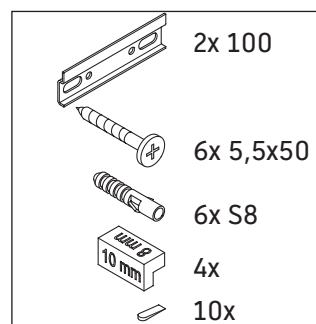

## Mounting instructions

Vero Air # 072445