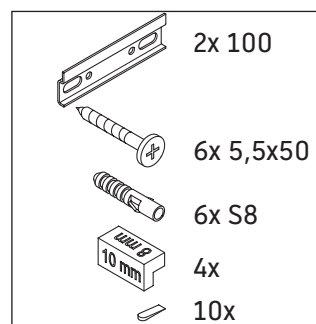

Ketho.2

K2 5266

Mounting instructions

ME by Starck # 233613

Instructions for use

The bathroom furniture range complies with the standards and guidelines applicable at the time of delivery and is designed for use in bathrooms. Direct contact with water should be avoided, for example, when showering.