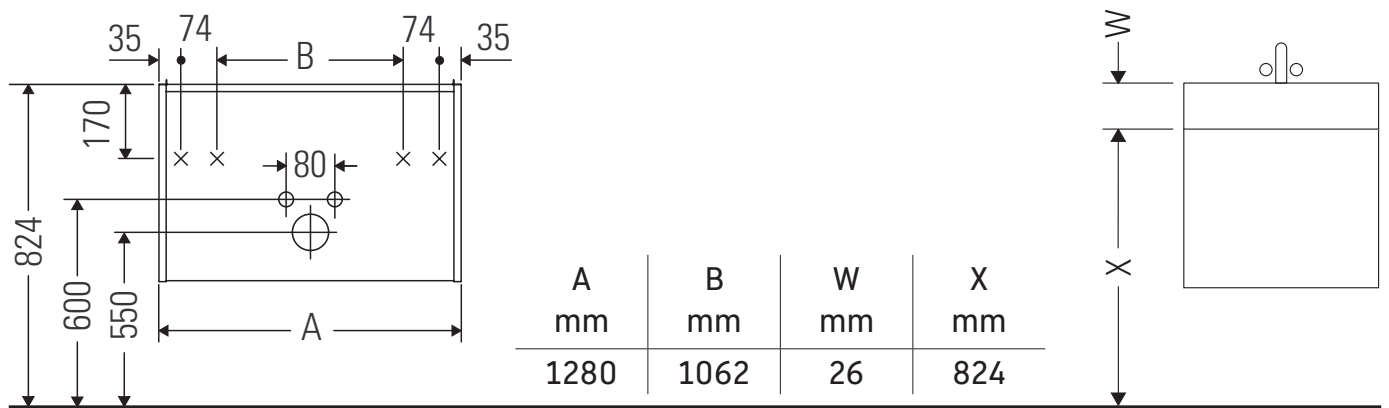

Ketho.2

K2 5266

Mounting instructions

ME by Starck # 233613

Instructions for use

The bathroom furniture range complies with the standards and guidelines applicable at the time of delivery and is designed for use in bathrooms. Direct contact with water should be avoided, for example, when showering.