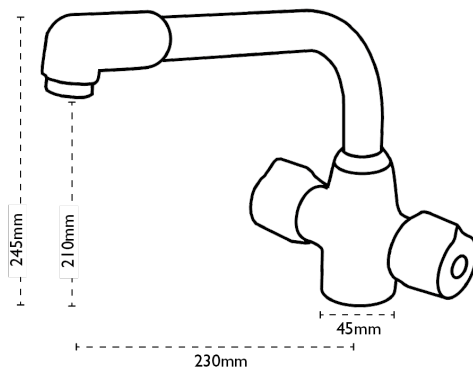

## Aztec | 115.0019.342

Space-friendly, slim and low profile, the perfectly practical Aztec will suit any kitchen style.

### Tap Details

<b>Finish:</b>	Chrome
<b>Tap Type:</b>	Two Lever
<b>Valve Type:</b>	Ceramic Disc
<b>Tap Operation:</b>	Quarter-turn lever
<b>Water Pressure:</b>	Low Pressure 0.2-0.5 bar

### Tap Dimensions

<b>Tap Height:</b>	231mm
<b>Spout Reach:</b>	220mm