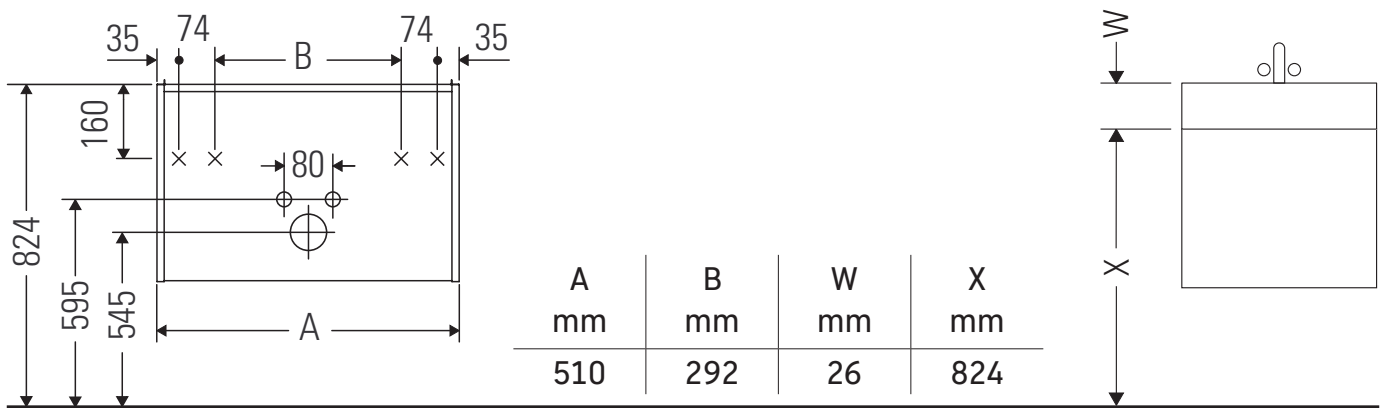

Ketho.2

K2 5061

Mounting instructions

ME by Starck # 233653

Instructions for use

The bathroom furniture range complies with the standards and guidelines applicable at the time of delivery and is designed for use in bathrooms. Direct contact with water should be avoided, for example, when showering.