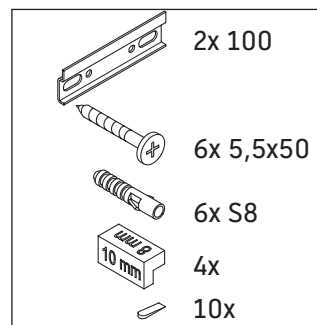

Ketho.2

K2 5061

Mounting instructions

ME by Starck # 233653

Instructions for use

The bathroom furniture range complies with the standards and guidelines applicable at the time of delivery and is designed for use in bathrooms. Direct contact with water should be avoided, for example, when showering.