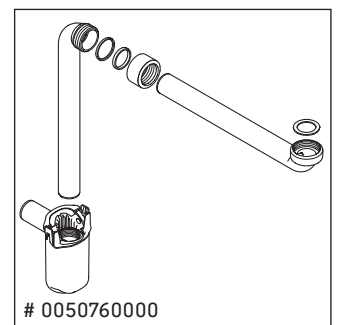

Ketho.2

K2 5061

Mounting instructions

ME by Starck # 233653

Instructions for use

The bathroom furniture range complies with the standards and guidelines applicable at the time of delivery and is designed for use in bathrooms. Direct contact with water should be avoided, for example, when showering.