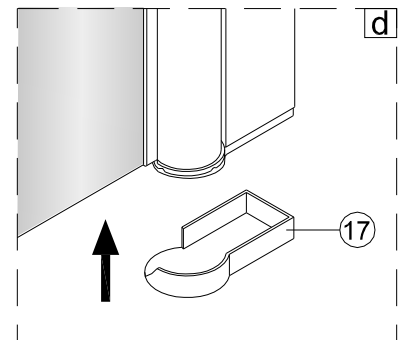

ECLIPSE SINGLE PANEL BATH SCREEN

- Prior to fitment please insure location selected for drilling , is free of hidden cables or pipes, use of a cable/pipe detector is recommended.
- The wall plugs supplied are designed for use with a solid wall, alternative fixing may need to be obtained if fitting to a stud or partition wall.

No.	Description	Quantity	No.	Description	Quantity
1	Wall profile cap	1	14	ST4X50 screw	3
2	Washer	3	15	Wall profile	1
3	ST4X12 screw	3	16	Wall plug	3
4	ST4X12 screw cap	3	17	Bottom hinge cover (Right)	1
5	Top hinge cover	1	TOOLS REQUIRED		
6	ST4X30 screw	4			
7	Top pivot	1			
8	Handle	1			
9	Door panel	1			
10	Bottom waterproof strip	1			
11	Bottom hinge cover (Left)	1			
12	Bottom pivot	1			
13	Adjustable profile	1			

1a Left Hand

1b Right Hand

4

5

6

Care Instructions: Please allow silicon to dry prior to use.