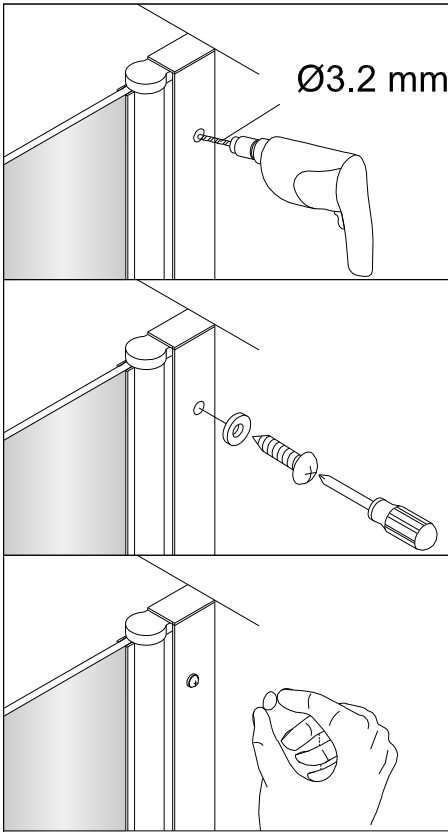

ECLIPSE SINGLE PANEL BATH SCREEN

- Prior to fitment please insure location selected for drilling , is free of hidden cables or pipes, use of a cable/pipe detector is recommended.
- The wall plugs supplied are designed for use with a solid wall, alternative fixing may need to be obtained if fitting to a stud or partition wall.

No.	Description	Quantity	No.	Description	Quantity
1	Wall profile cap	1	14	ST4X50 screw	3
2	Washer	3	15	Wall profile	1
3	ST4X12 screw	3	16	Wall plug	3
4	ST4X12 screw cap	3	17	Bottom hinge cover (Right)	1
5	Top hinge cover	1	TOOLS REQUIRED		
6	ST4X30 screw	4			
7	Top pivot	1			
8	Handle	1			
9	Door panel	1			
10	Bottom waterproof strip	1			
11	Bottom hinge cover (Left)	1			
12	Bottom pivot	1			
13	Adjustable profile	1			

1a Left Hand

1b Right Hand

4

5

6

Care Instructions: Please allow silicon to dry prior to use.