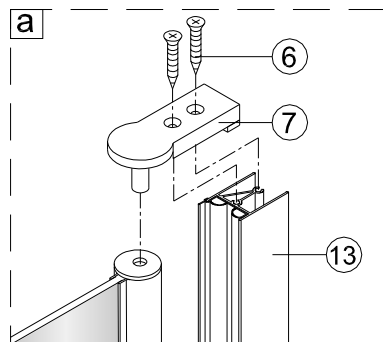

ECLIPSE SINGLE PANEL BATH SCREEN

- Prior to fitment please insure location selected for drilling , is free of hidden cables or pipes, use of a cable/pipe detector is recommended.
- The wall plugs supplied are designed for use with a solid wall, alternative fixing may need to be obtained if fitting to a stud or partition wall.

No.	Description	Quantity	No.	Description	Quantity
1	Wall profile cap	1	14	ST4X50 screw	3
2	Washer	3	15	Wall profile	1
3	ST4X12 screw	3	16	Wall plug	3
4	ST4X12 screw cap	3	17	Bottom hinge cover (Right)	1
5	Top hinge cover	1	TOOLS REQUIRED		
6	ST4X30 screw	4			
7	Top pivot	1			
8	Handle	1			
9	Door panel	1			
10	Bottom waterproof strip	1			
11	Bottom hinge cover (Left)	1			
12	Bottom pivot	1			
13	Adjustable profile	1			

1a Left Hand

1b Right Hand

4

5

6

Care Instructions: Please allow silicon to dry prior to use.