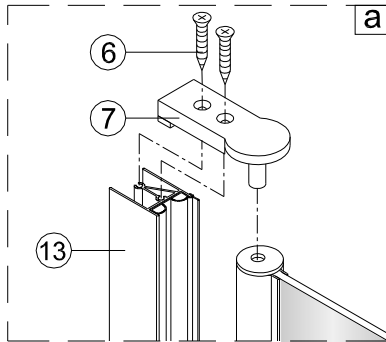

ECLIPSE SINGLE PANEL BATH SCREEN

- Prior to fitment please insure location selected for drilling , is free of hidden cables or pipes, use of a cable/pipe detector is recommended.
- The wall plugs supplied are designed for use with a solid wall, alternative fixing may need to be obtained if fitting to a stud or partition wall.

No.	Description	Quantity	No.	Description	Quantity
1	Wall profile cap	1	14	ST4X50 screw	3
2	Washer	3	15	Wall profile	1
3	ST4X12 screw	3	16	Wall plug	3
4	ST4X12 screw cap	3	17	Bottom hinge cover (Right)	1
5	Top hinge cover	1	TOOLS REQUIRED		
6	ST4X30 screw	4			
7	Top pivot	1			
8	Handle	1			
9	Door panel	1			
10	Bottom waterproof strip	1			
11	Bottom hinge cover (Left)	1			
12	Bottom pivot	1			
13	Adjustable profile	1			

1a Left Hand

1b Right Hand

4

5

6

Care Instructions: Please allow silicon to dry prior to use.