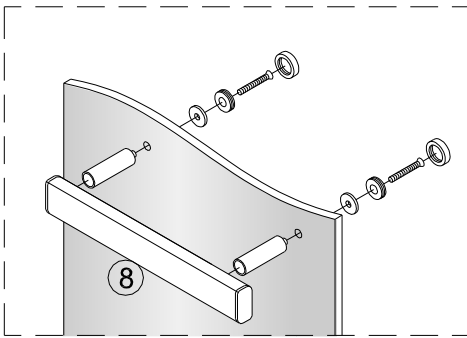

ECLIPSE SINGLE PANEL BATH SCREEN

- Prior to fitment please insure location selected for drilling , is free of hidden cables or pipes, use of a cable/pipe detector is recommended.
- The wall plugs supplied are designed for use with a solid wall, alternative fixing may need to be obtained if fitting to a stud or partition wall.

No.	Description	Quantity	No.	Description	Quantity
1	Wall profile cap	1	14	ST4X50 screw	3
2	Washer	3	15	Wall profile	1
3	ST4X12 screw	3	16	Wall plug	3
4	ST4X12 screw cap	3	17	Bottom hinge cover (Right)	1
5	Top hinge cover	1	TOOLS REQUIRED		
6	ST4X30 screw	4			
7	Top pivot	1			
8	Handle	1			
9	Door panel	1			
10	Bottom waterproof strip	1			
11	Bottom hinge cover (Left)	1			
12	Bottom pivot	1			
13	Adjustable profile	1			

1a Left Hand

1b Right Hand

4

5

6

Care Instructions: Please allow silicon to dry prior to use.