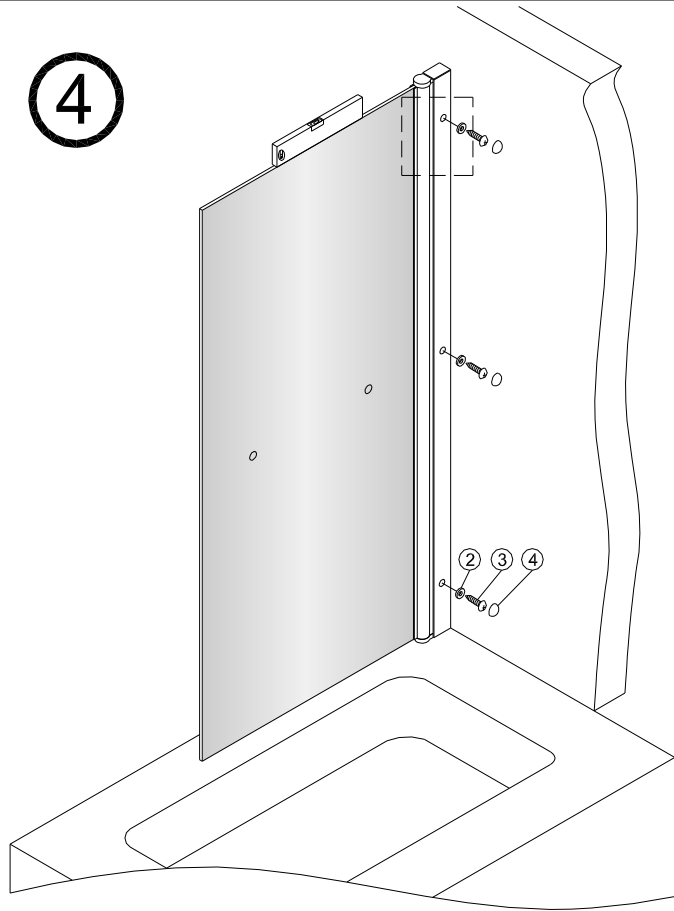

ECLIPSE SINGLE PANEL BATH SCREEN

- Prior to fitment please insure location selected for drilling , is free of hidden cables or pipes, use of a cable/pipe detector is recommended.
- The wall plugs supplied are designed for use with a solid wall, alternative fixing may need to be obtained if fitting to a stud or partition wall.

No.	Description	Quantity	No.	Description	Quantity
1	Wall profile cap	1	14	ST4X50 screw	3
2	Washer	3	15	Wall profile	1
3	ST4X12 screw	3	16	Wall plug	3
4	ST4X12 screw cap	3	17	Bottom hinge cover (Right)	1
5	Top hinge cover	1	TOOLS REQUIRED		
6	ST4X30 screw	4			
7	Top pivot	1			
8	Handle	1			
9	Door panel	1			
10	Bottom waterproof strip	1			
11	Bottom hinge cover (Left)	1			
12	Bottom pivot	1			
13	Adjustable profile	1			

1a Left Hand

1b Right Hand

4

5

6

Care Instructions: Please allow silicon to dry prior to use.