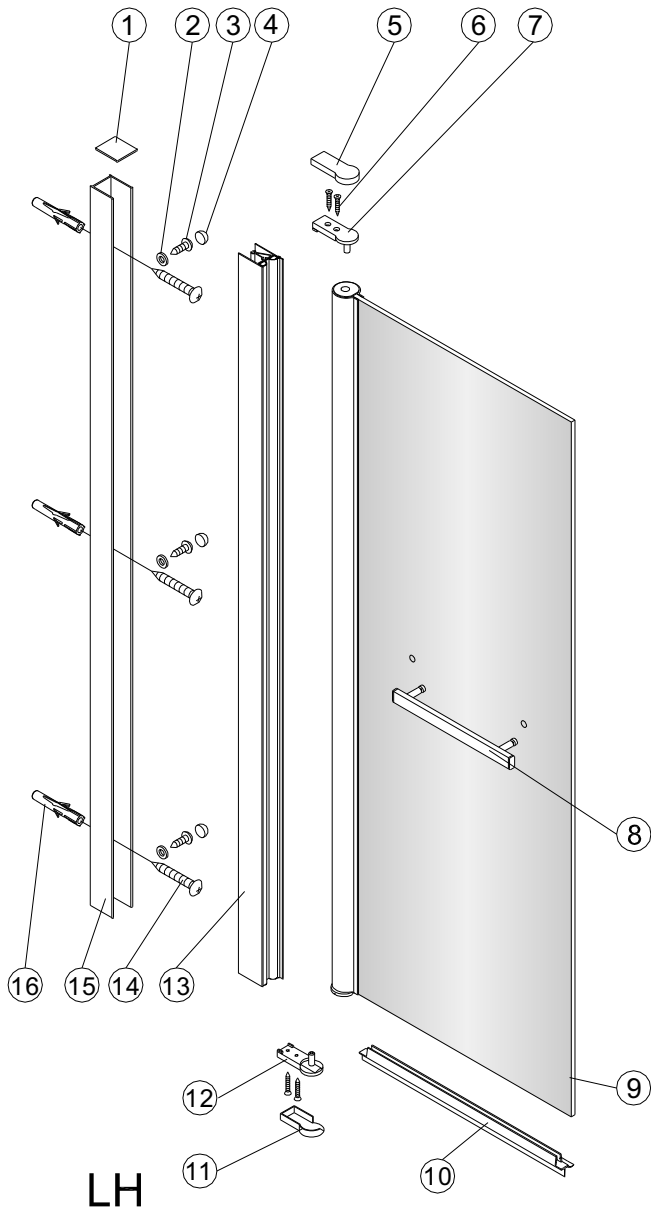

ECLIPSE SINGLE PANEL BATH SCREEN

- Prior to fitment please insure location selected for drilling , is free of hidden cables or pipes, use of a cable/pipe detector is recommended.
- The wall plugs supplied are designed for use with a solid wall, alternative fixing may need to be obtained if fitting to a stud or partition wall.

No.	Description	Quantity	No.	Description	Quantity
1	Wall profile cap	1	14	ST4X50 screw	3
2	Washer	3	15	Wall profile	1
3	ST4X12 screw	3	16	Wall plug	3
4	ST4X12 screw cap	3	17	Bottom hinge cover (Right)	1
5	Top hinge cover	1	TOOLS REQUIRED		
6	ST4X30 screw	4			
7	Top pivot	1			
8	Handle	1			
9	Door panel	1			
10	Bottom waterproof strip	1			
11	Bottom hinge cover (Left)	1			
12	Bottom pivot	1			
13	Adjustable profile	1			

1a Left Hand

1b Right Hand

4

5

6

Care Instructions: Please allow silicon to dry prior to use.