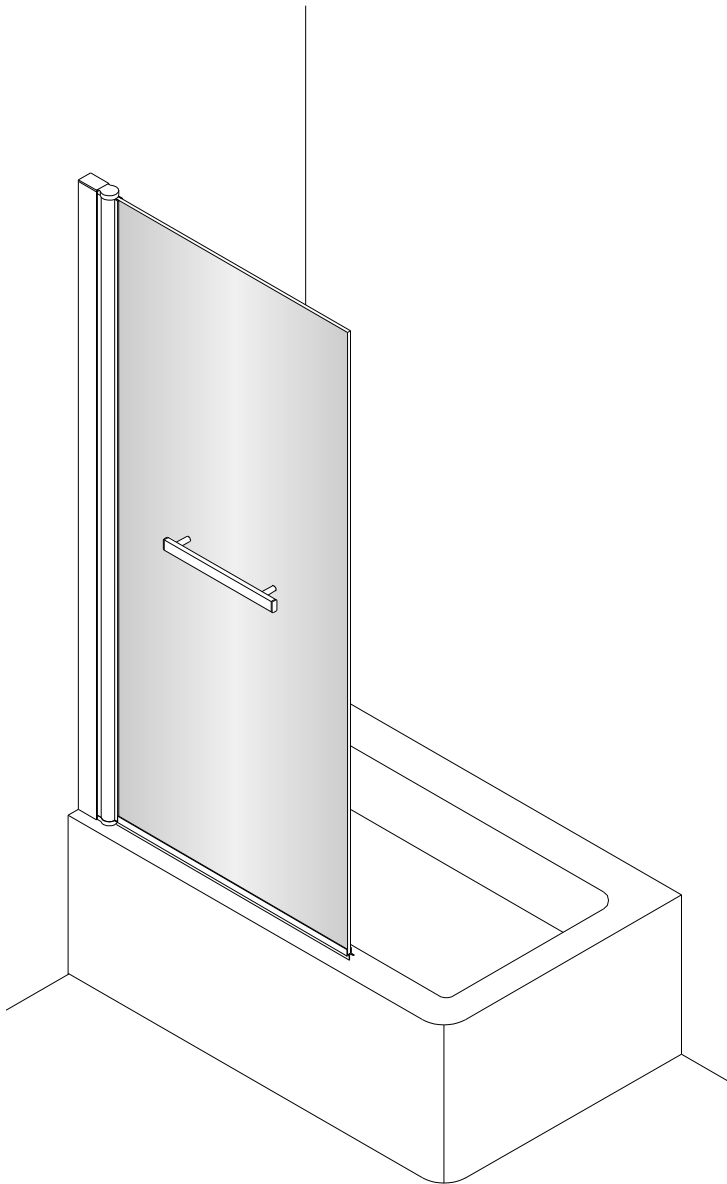

ECLIPSE SINGLE PANEL BATH SCREEN

- Prior to fitment please insure location selected for drilling , is free of hidden cables or pipes, use of a cable/pipe detector is recommended.
- The wall plugs supplied are designed for use with a solid wall, alternative fixing may need to be obtained if fitting to a stud or partition wall.

No.	Description	Quantity	No.	Description	Quantity
1	Wall profile cap	1	14	ST4X50 screw	3
2	Washer	3	15	Wall profile	1
3	ST4X12 screw	3	16	Wall plug	3
4	ST4X12 screw cap	3	17	Bottom hinge cover (Right)	1
5	Top hinge cover	1	TOOLS REQUIRED		
6	ST4X30 screw	4			
7	Top pivot	1			
8	Handle	1			
9	Door panel	1			
10	Bottom waterproof strip	1			
11	Bottom hinge cover (Left)	1			
12	Bottom pivot	1			
13	Adjustable profile	1			