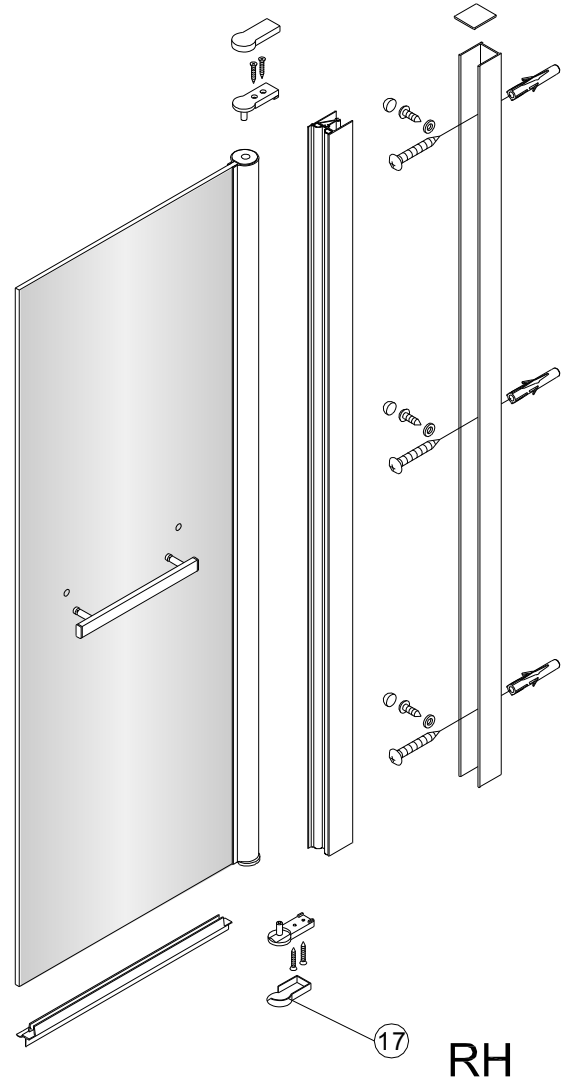

ECLIPSE SINGLE PANEL BATH SCREEN

- Prior to fitment please insure location selected for drilling , is free of hidden cables or pipes, use of a cable/pipe detector is recommended.
- The wall plugs supplied are designed for use with a solid wall, alternative fixing may need to be obtained if fitting to a stud or partition wall.

No.	Description	Quantity	No.	Description	Quantity
1	Wall profile cap	1	14	ST4X50 screw	3
2	Washer	3	15	Wall profile	1
3	ST4X12 screw	3	16	Wall plug	3
4	ST4X12 screw cap	3	17	Bottom hinge cover (Right)	1
5	Top hinge cover	1	TOOLS REQUIRED		
6	ST4X30 screw	4			
7	Top pivot	1			
8	Handle	1			
9	Door panel	1			
10	Bottom waterproof strip	1			
11	Bottom hinge cover (Left)	1			
12	Bottom pivot	1			
13	Adjustable profile	1			

1a Left Hand

1b Right Hand

4

5

6

Care Instructions: Please allow silicon to dry prior to use.