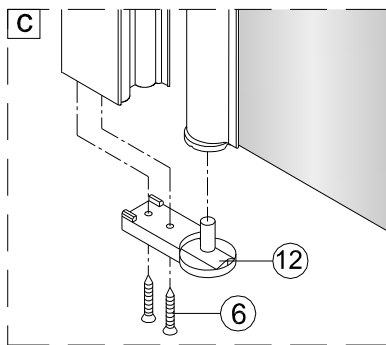

ECLIPSE SINGLE PANEL BATH SCREEN

- Prior to fitment please insure location selected for drilling , is free of hidden cables or pipes, use of a cable/pipe detector is recommended.
- The wall plugs supplied are designed for use with a solid wall, alternative fixing may need to be obtained if fitting to a stud or partition wall.

No.	Description	Quantity	No.	Description	Quantity
1	Wall profile cap	1	14	ST4X50 screw	3
2	Washer	3	15	Wall profile	1
3	ST4X12 screw	3	16	Wall plug	3
4	ST4X12 screw cap	3	17	Bottom hinge cover (Right)	1
5	Top hinge cover	1	TOOLS REQUIRED		
6	ST4X30 screw	4			
7	Top pivot	1			
8	Handle	1			
9	Door panel	1			
10	Bottom waterproof strip	1			
11	Bottom hinge cover (Left)	1			
12	Bottom pivot	1			
13	Adjustable profile	1			

1a Left Hand

1b Right Hand

4

5

6

Care Instructions: Please allow silicon to dry prior to use.