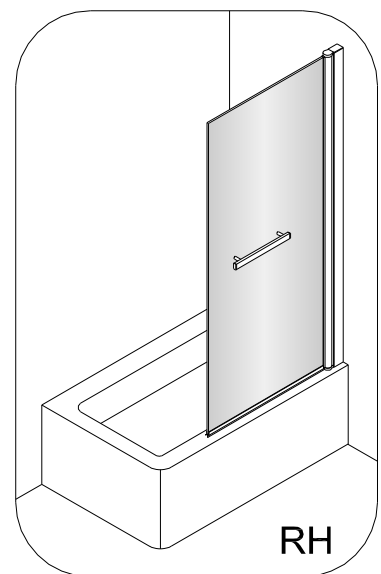

ECLIPSE SINGLE PANEL BATH SCREEN

- Prior to fitment please insure location selected for drilling , is free of hidden cables or pipes, use of a cable/pipe detector is recommended.
- The wall plugs supplied are designed for use with a solid wall, alternative fixing may need to be obtained if fitting to a stud or partition wall.

No.	Description	Quantity	No.	Description	Quantity
1	Wall profile cap	1	14	ST4X50 screw	3
2	Washer	3	15	Wall profile	1
3	ST4X12 screw	3	16	Wall plug	3
4	ST4X12 screw cap	3	17	Bottom hinge cover (Right)	1
5	Top hinge cover	1	TOOLS REQUIRED		
6	ST4X30 screw	4			
7	Top pivot	1			
8	Handle	1			
9	Door panel	1			
10	Bottom waterproof strip	1			
11	Bottom hinge cover (Left)	1			
12	Bottom pivot	1			
13	Adjustable profile	1			