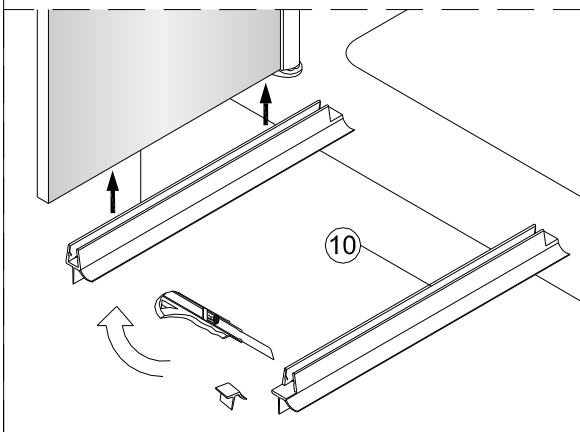

ECLIPSE SINGLE PANEL BATH SCREEN

- Prior to fitment please insure location selected for drilling , is free of hidden cables or pipes, use of a cable/pipe detector is recommended.
- The wall plugs supplied are designed for use with a solid wall, alternative fixing may need to be obtained if fitting to a stud or partition wall.

No.	Description	Quantity	No.	Description	Quantity
1	Wall profile cap	1	14	ST4X50 screw	3
2	Washer	3	15	Wall profile	1
3	ST4X12 screw	3	16	Wall plug	3
4	ST4X12 screw cap	3	17	Bottom hinge cover (Right)	1
5	Top hinge cover	1	TOOLS REQUIRED		
6	ST4X30 screw	4			
7	Top pivot	1			
8	Handle	1			
9	Door panel	1			
10	Bottom waterproof strip	1			
11	Bottom hinge cover (Left)	1			
12	Bottom pivot	1			
13	Adjustable profile	1			

1a Left Hand

1b Right Hand

4

5

6

Care Instructions: Please allow silicon to dry prior to use.