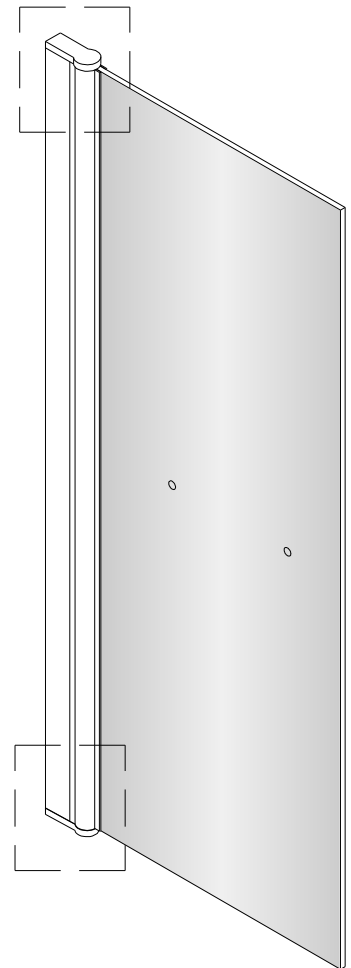

ECLIPSE SINGLE PANEL BATH SCREEN

- Prior to fitment please insure location selected for drilling , is free of hidden cables or pipes, use of a cable/pipe detector is recommended.
- The wall plugs supplied are designed for use with a solid wall, alternative fixing may need to be obtained if fitting to a stud or partition wall.

No.	Description	Quantity	No.	Description	Quantity
1	Wall profile cap	1	14	ST4X50 screw	3
2	Washer	3	15	Wall profile	1
3	ST4X12 screw	3	16	Wall plug	3
4	ST4X12 screw cap	3	17	Bottom hinge cover (Right)	1
5	Top hinge cover	1	TOOLS REQUIRED		
6	ST4X30 screw	4			
7	Top pivot	1			
8	Handle	1			
9	Door panel	1			
10	Bottom waterproof strip	1			
11	Bottom hinge cover (Left)	1			
12	Bottom pivot	1			
13	Adjustable profile	1			

1a Left Hand

1b Right Hand

4

5

6

Care Instructions: Please allow silicon to dry prior to use.