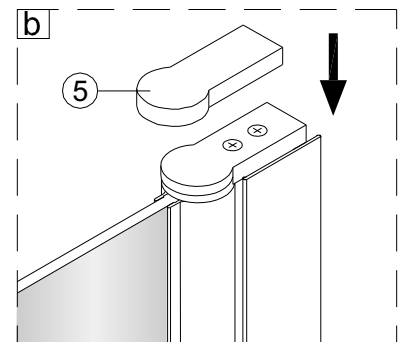

1a Left Hand

1b Right Hand