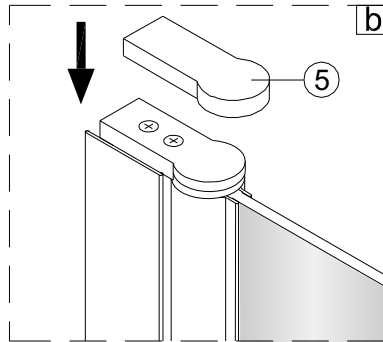

ECLIPSE SINGLE PANEL BATH SCREEN

- Prior to fitment please insure location selected for drilling , is free of hidden cables or pipes, use of a cable/pipe detector is recommended.
- The wall plugs supplied are designed for use with a solid wall, alternative fixing may need to be obtained if fitting to a stud or partition wall.

No.	Description	Quantity	No.	Description	Quantity
1	Wall profile cap	1	14	ST4X50 screw	3
2	Washer	3	15	Wall profile	1
3	ST4X12 screw	3	16	Wall plug	3
4	ST4X12 screw cap	3	17	Bottom hinge cover (Right)	1
5	Top hinge cover	1	TOOLS REQUIRED		
6	ST4X30 screw	4			
7	Top pivot	1			
8	Handle	1			
9	Door panel	1			
10	Bottom waterproof strip	1			
11	Bottom hinge cover (Left)	1			
12	Bottom pivot	1			
13	Adjustable profile	1			

1a Left Hand

1b Right Hand

4

5

6

Care Instructions: Please allow silicon to dry prior to use.