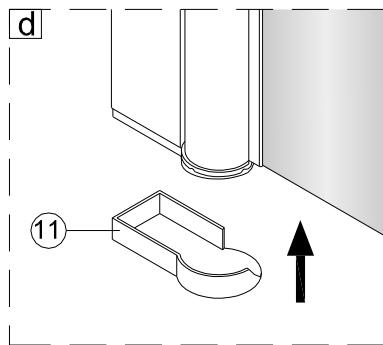

ECLIPSE SINGLE PANEL BATH SCREEN

- Prior to fitment please insure location selected for drilling , is free of hidden cables or pipes, use of a cable/pipe detector is recommended.
- The wall plugs supplied are designed for use with a solid wall, alternative fixing may need to be obtained if fitting to a stud or partition wall.

No.	Description	Quantity	No.	Description	Quantity
1	Wall profile cap	1	14	ST4X50 screw	3
2	Washer	3	15	Wall profile	1
3	ST4X12 screw	3	16	Wall plug	3
4	ST4X12 screw cap	3	17	Bottom hinge cover (Right)	1
5	Top hinge cover	1	TOOLS REQUIRED		
6	ST4X30 screw	4			
7	Top pivot	1			
8	Handle	1			
9	Door panel	1			
10	Bottom waterproof strip	1			
11	Bottom hinge cover (Left)	1			
12	Bottom pivot	1			
13	Adjustable profile	1			

1a Left Hand

1b Right Hand

4

5

6

Care Instructions: Please allow silicon to dry prior to use.