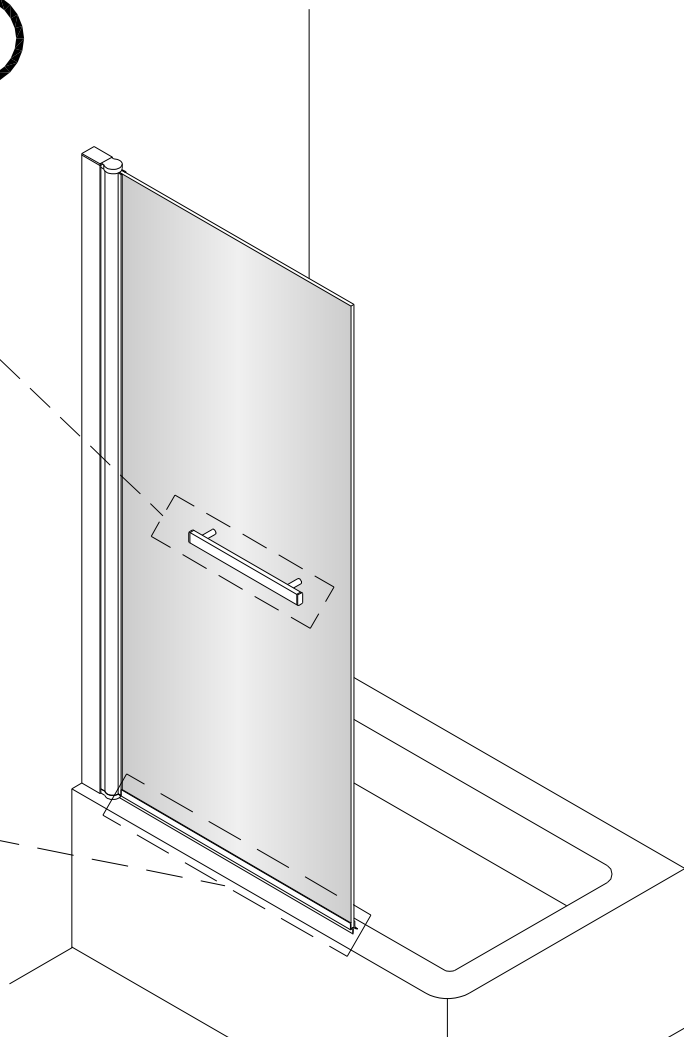

ECLIPSE SINGLE PANEL BATH SCREEN

- Prior to fitment please insure location selected for drilling , is free of hidden cables or pipes, use of a cable/pipe detector is recommended.
- The wall plugs supplied are designed for use with a solid wall, alternative fixing may need to be obtained if fitting to a stud or partition wall.

No.	Description	Quantity	No.	Description	Quantity
1	Wall profile cap	1	14	ST4X50 screw	3
2	Washer	3	15	Wall profile	1
3	ST4X12 screw	3	16	Wall plug	3
4	ST4X12 screw cap	3	17	Bottom hinge cover (Right)	1
5	Top hinge cover	1	TOOLS REQUIRED		
6	ST4X30 screw	4			
7	Top pivot	1			
8	Handle	1			
9	Door panel	1			
10	Bottom waterproof strip	1			
11	Bottom hinge cover (Left)	1			
12	Bottom pivot	1			
13	Adjustable profile	1			

1a Left Hand

1b Right Hand

4

5

6

Care Instructions: Please allow silicon to dry prior to use.