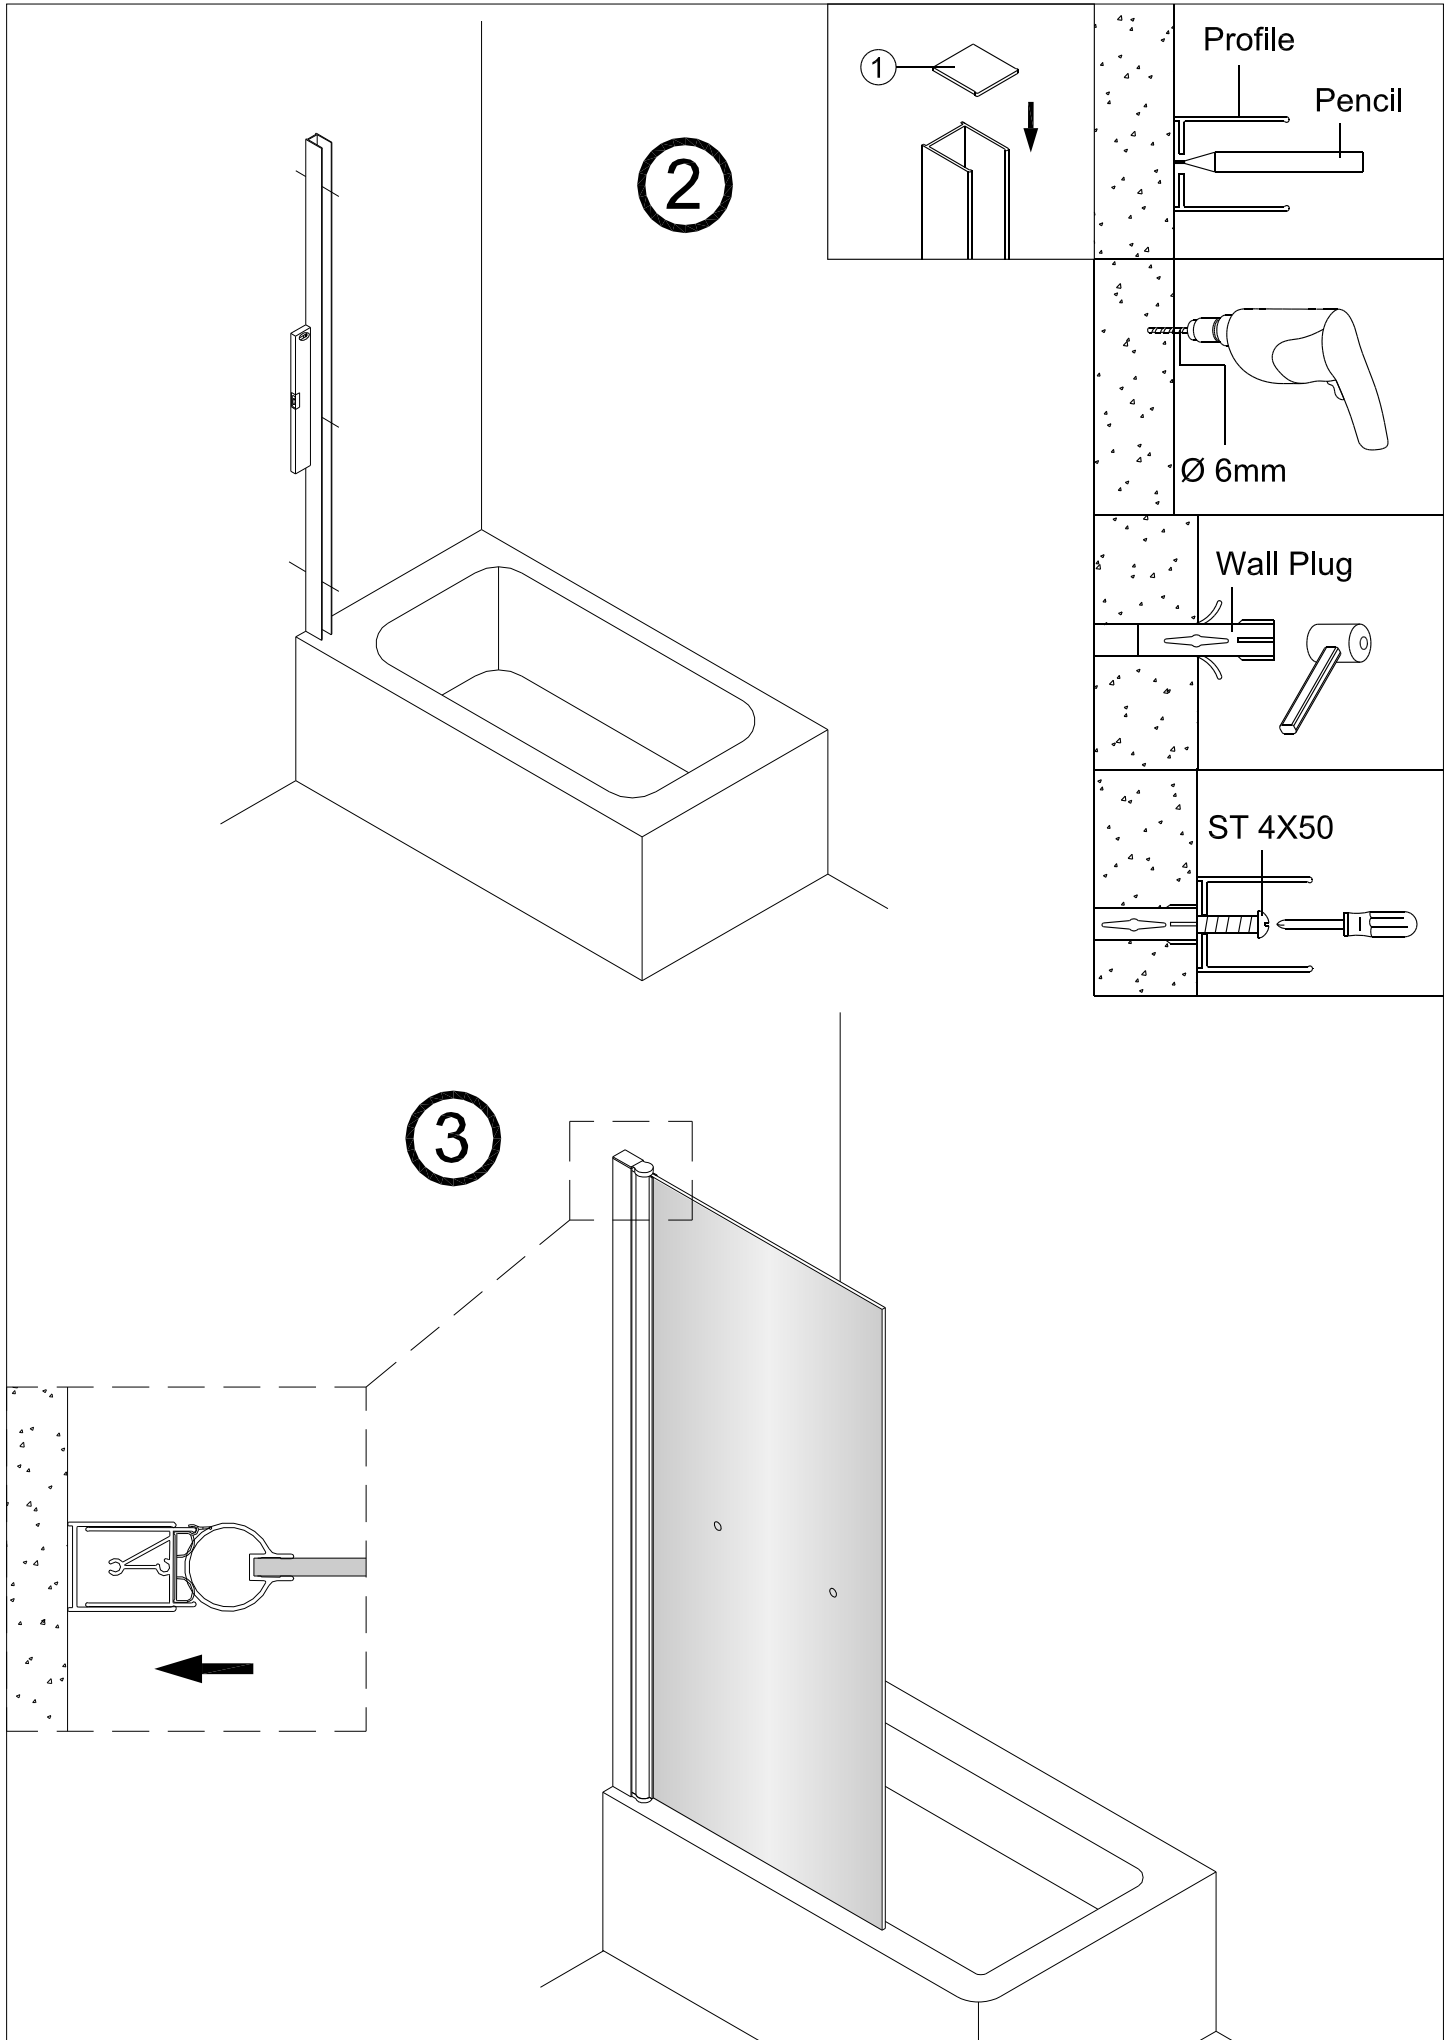

ECLIPSE SINGLE PANEL BATH SCREEN

- Prior to fitment please insure location selected for drilling , is free of hidden cables or pipes, use of a cable/pipe detector is recommended.
- The wall plugs supplied are designed for use with a solid wall, alternative fixing may need to be obtained if fitting to a stud or partition wall.

No.	Description	Quantity	No.	Description	Quantity
1	Wall profile cap	1	14	ST4X50 screw	3
2	Washer	3	15	Wall profile	1
3	ST4X12 screw	3	16	Wall plug	3
4	ST4X12 screw cap	3	17	Bottom hinge cover (Right)	1
5	Top hinge cover	1	TOOLS REQUIRED		
6	ST4X30 screw	4			
7	Top pivot	1			
8	Handle	1			
9	Door panel	1			
10	Bottom waterproof strip	1			
11	Bottom hinge cover (Left)	1			
12	Bottom pivot	1			
13	Adjustable profile	1			

1a Left Hand

1b Right Hand

4

5

6

Care Instructions: Please allow silicon to dry prior to use.