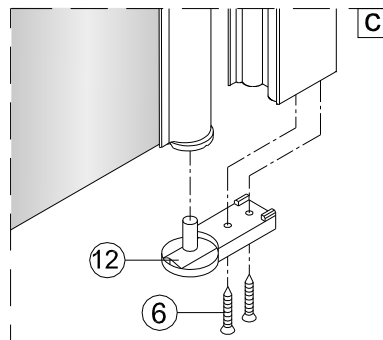

ECLIPSE SINGLE PANEL BATH SCREEN

- Prior to fitment please insure location selected for drilling , is free of hidden cables or pipes, use of a cable/pipe detector is recommended.
- The wall plugs supplied are designed for use with a solid wall, alternative fixing may need to be obtained if fitting to a stud or partition wall.

No.	Description	Quantity	No.	Description	Quantity
1	Wall profile cap	1	14	ST4X50 screw	3
2	Washer	3	15	Wall profile	1
3	ST4X12 screw	3	16	Wall plug	3
4	ST4X12 screw cap	3	17	Bottom hinge cover (Right)	1
5	Top hinge cover	1	TOOLS REQUIRED		
6	ST4X30 screw	4			
7	Top pivot	1			
8	Handle	1			
9	Door panel	1			
10	Bottom waterproof strip	1			
11	Bottom hinge cover (Left)	1			
12	Bottom pivot	1			
13	Adjustable profile	1			

1a Left Hand

1b Right Hand

4

5

6

Care Instructions: Please allow silicon to dry prior to use.