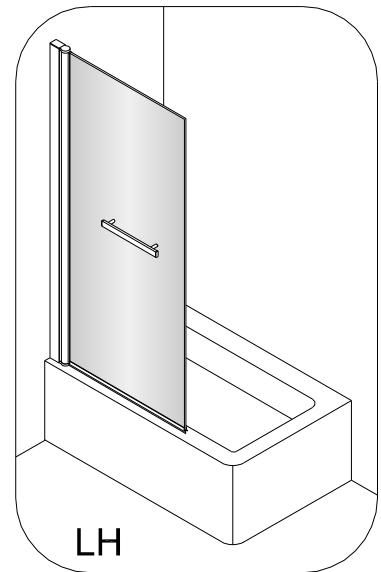

ECLIPSE SINGLE PANEL BATH SCREEN

- Prior to fitment please insure location selected for drilling , is free of hidden cables or pipes, use of a cable/pipe detector is recommended.
- The wall plugs supplied are designed for use with a solid wall, alternative fixing may need to be obtained if fitting to a stud or partition wall.

No.	Description	Quantity	No.	Description	Quantity
1	Wall profile cap	1	14	ST4X50 screw	3
2	Washer	3	15	Wall profile	1
3	ST4X12 screw	3	16	Wall plug	3
4	ST4X12 screw cap	3	17	Bottom hinge cover (Right)	1
5	Top hinge cover	1	TOOLS REQUIRED		
6	ST4X30 screw	4			
7	Top pivot	1			
8	Handle	1			
9	Door panel	1			
10	Bottom waterproof strip	1			
11	Bottom hinge cover (Left)	1			
12	Bottom pivot	1			
13	Adjustable profile	1			