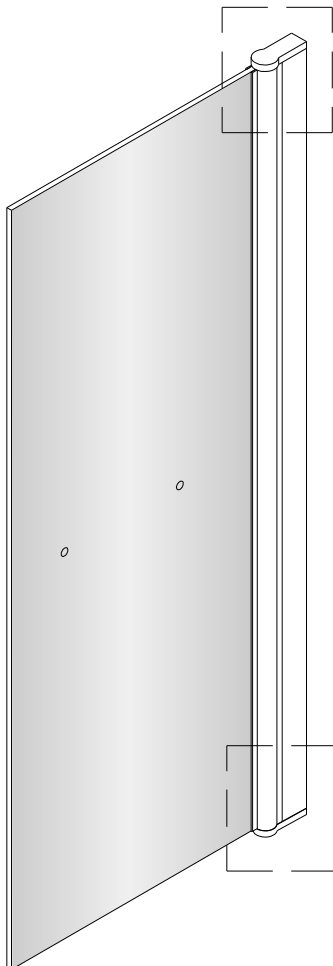

ECLIPSE SINGLE PANEL BATH SCREEN

- Prior to fitment please insure location selected for drilling , is free of hidden cables or pipes, use of a cable/pipe detector is recommended.
- The wall plugs supplied are designed for use with a solid wall, alternative fixing may need to be obtained if fitting to a stud or partition wall.

No.	Description	Quantity	No.	Description	Quantity
1	Wall profile cap	1	14	ST4X50 screw	3
2	Washer	3	15	Wall profile	1
3	ST4X12 screw	3	16	Wall plug	3
4	ST4X12 screw cap	3	17	Bottom hinge cover (Right)	1
5	Top hinge cover	1	TOOLS REQUIRED		
6	ST4X30 screw	4			
7	Top pivot	1			
8	Handle	1			
9	Door panel	1			
10	Bottom waterproof strip	1			
11	Bottom hinge cover (Left)	1			
12	Bottom pivot	1			
13	Adjustable profile	1			

1a Left Hand

1b Right Hand

4

5

6

Care Instructions: Please allow silicon to dry prior to use.