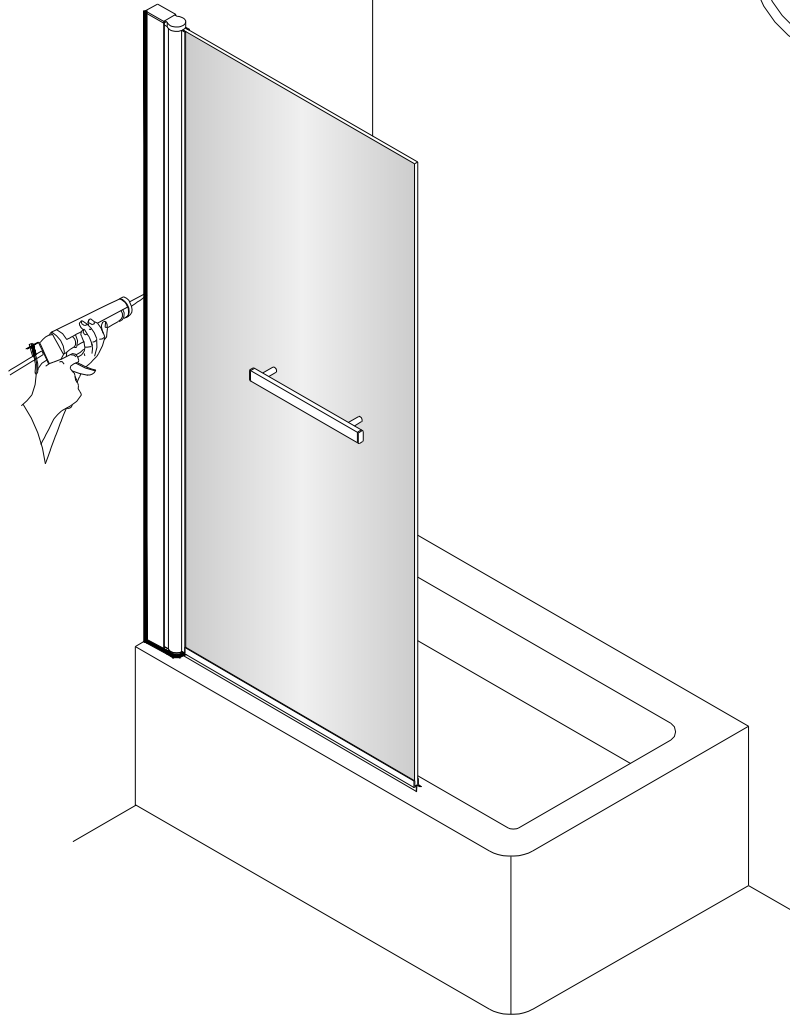

ECLIPSE SINGLE PANEL BATH SCREEN

- Prior to fitment please insure location selected for drilling , is free of hidden cables or pipes, use of a cable/pipe detector is recommended.
- The wall plugs supplied are designed for use with a solid wall, alternative fixing may need to be obtained if fitting to a stud or partition wall.

No.	Description	Quantity	No.	Description	Quantity
1	Wall profile cap	1	14	ST4X50 screw	3
2	Washer	3	15	Wall profile	1
3	ST4X12 screw	3	16	Wall plug	3
4	ST4X12 screw cap	3	17	Bottom hinge cover (Right)	1
5	Top hinge cover	1	TOOLS REQUIRED		
6	ST4X30 screw	4			
7	Top pivot	1			
8	Handle	1			
9	Door panel	1			
10	Bottom waterproof strip	1			
11	Bottom hinge cover (Left)	1			
12	Bottom pivot	1			
13	Adjustable profile	1			

1a Left Hand

1b Right Hand

4

5

6

Care Instructions: Please allow silicon to dry prior to use.