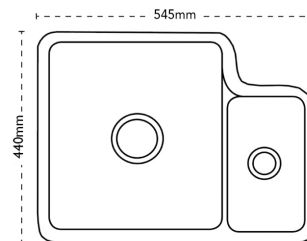

Ceramic sink dimensions may vary +/- 2% due to the firing process.

NB: The template shows an overhang of 25mm on each side.

NB An Extended Flange is required if fitting a WDU to a Ceramic sink.

Previous FUN number prior to August 2021 was 126.0315.703.

Sink Details

Material:	Ceramic
Sink Range:	Carlow
Min Cabinet Size:	600mm
Colour:	White

Unit Dimensions

Left to Right:	545mm
Front to Back:	440mm
Height:	200mm

Bowl Dimensions

Left to Right:	332mm
Front to Back:	386mm
Height:	176mm

Second Bowl Dimensions

Left to Right:	144mm
Front to Back:	274mm
Height:	120mm