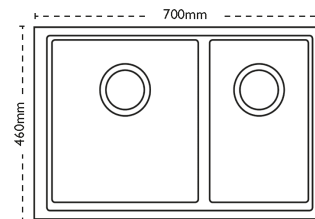

Sink Details

Material:	Granite
Sink Range:	Fiji
Min Cabinet Size:	800mm
Colour:	Polar White

Unit Dimensions

Left to Right:	700mm
Front to Back:	460mm

Bowl Dimensions

Left to Right:	355mm
Front to Back:	390mm
Height:	205mm

Second Bowl Dimensions

Left to Right:	233mm
Front to Back:	390mm
Height:	178mm

Cut-Out Dimensions

Left to Right:	Utilise Template mm
-----------------------	---------------------