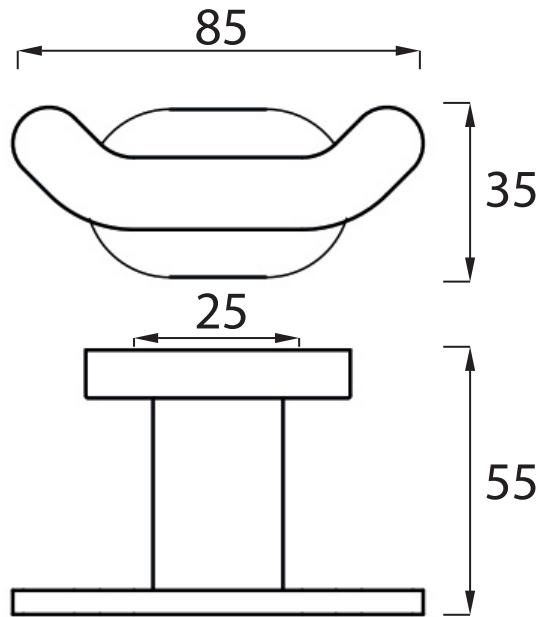

Technical Data Sheet

ROPER RHODES®

ARENA ROBE HOOK

Whats in the box: 1x 5720.02 & Fixings

Diagrams not to scale
All dimensions in mm
tolerance of +/-5mm

Materials

Baseplate : Chrome plated brass

Ring: Chrome plated brass

**Dimensions are subject to change, customers are advised to measure actual product before commencing installation.

***Fixing point dimensions are for guidance only/the positions of wall fixing must be checked when product is received.

FAQs

Q: What is the overall distance from the wall?

A: 55 mm

Q: Coverplate dimensions?

A: 55 x 35 mm

Q: Fixing point centres?

A: 25 mm