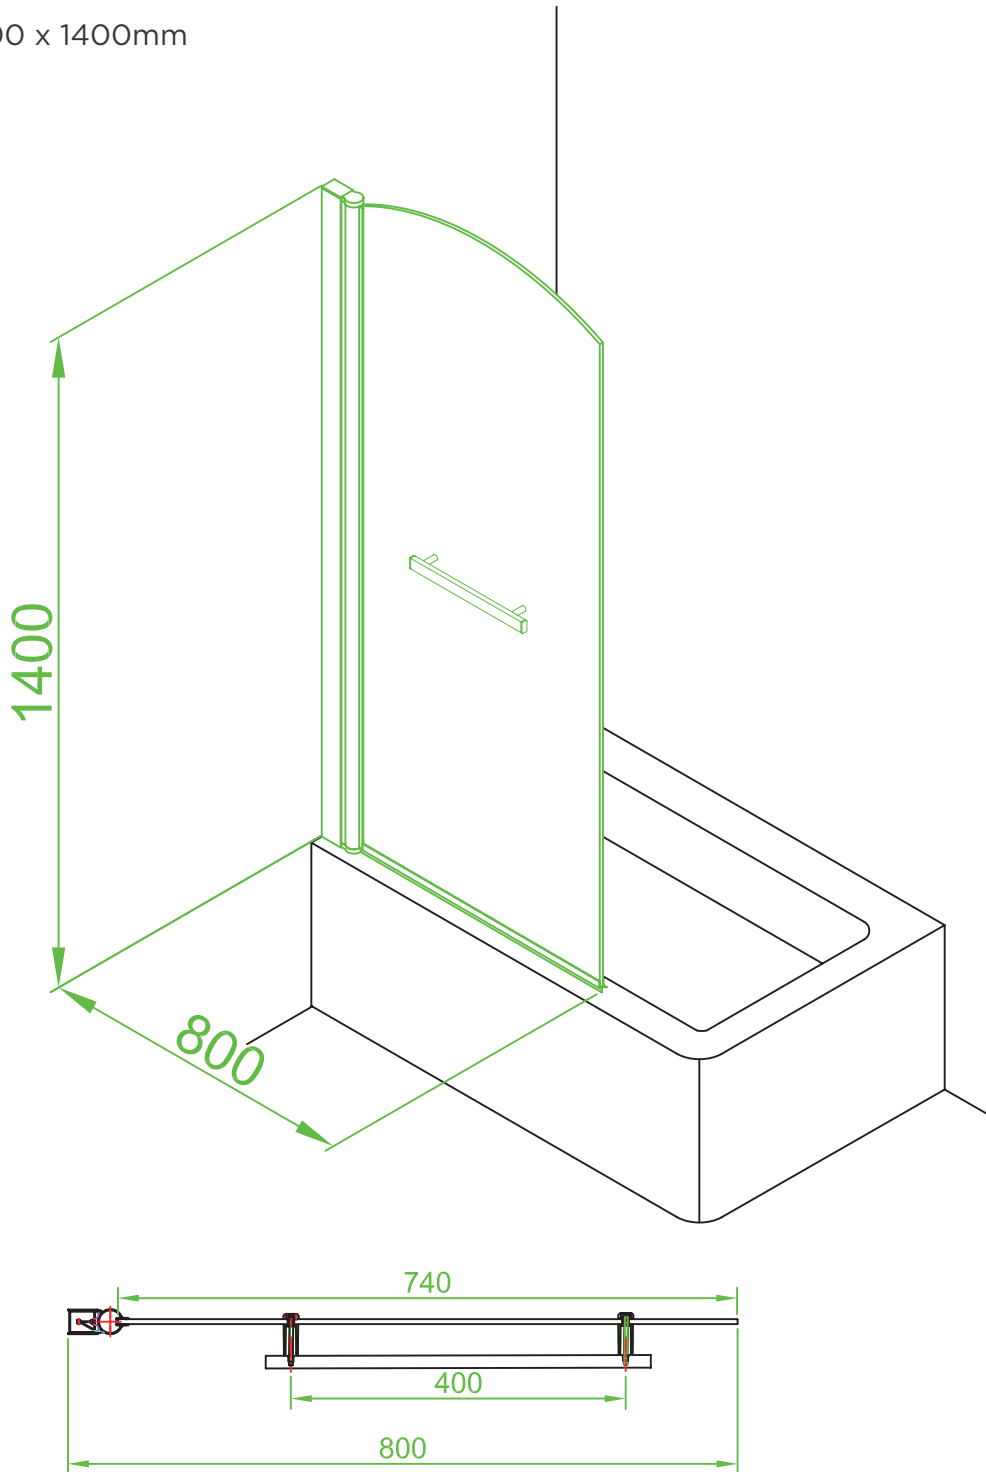

# Technical Data Sheet

Twilight Bath Screen - EB302

**essential**  
BATHROOMS

Dimensions: 800 x 1400mm

## Features

- 6mm tempered glass
- Universal handing
- Chrome profiles and chrome towel bar
- 5 year guarantee