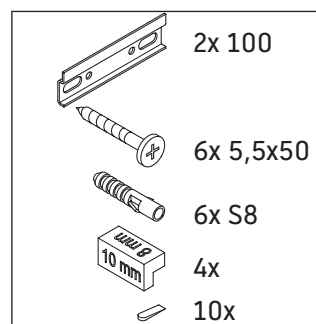

Ketho.2

K2 5255

Mounting instructions

ME by Starck # 234263

Instructions for use

The bathroom furniture range complies with the standards and guidelines applicable at the time of delivery and is designed for use in bathrooms. Direct contact with water should be avoided, for example, when showering.