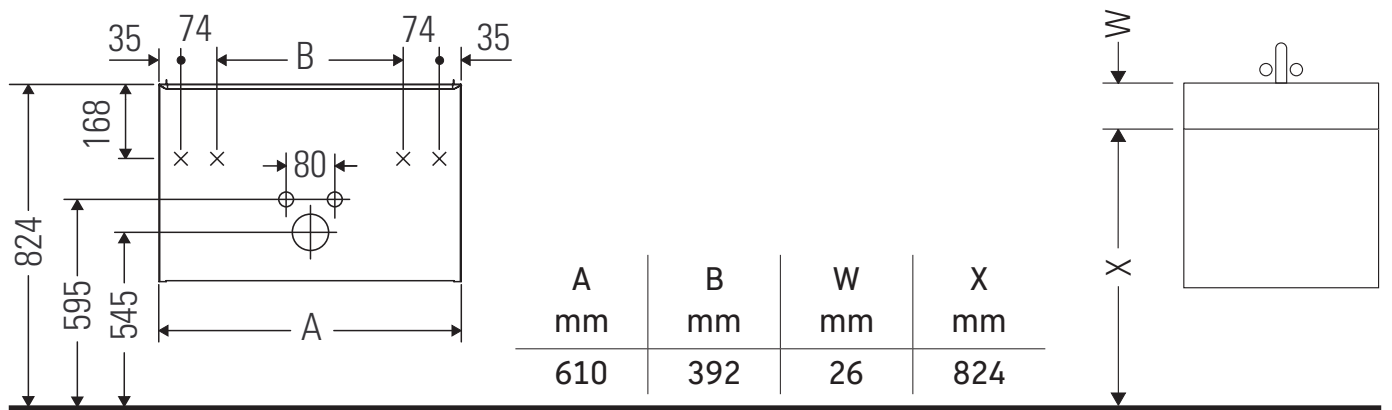

Ketho.2

K2 5255

Mounting instructions

ME by Starck # 234263

Instructions for use

The bathroom furniture range complies with the standards and guidelines applicable at the time of delivery and is designed for use in bathrooms. Direct contact with water should be avoided, for example, when showering.