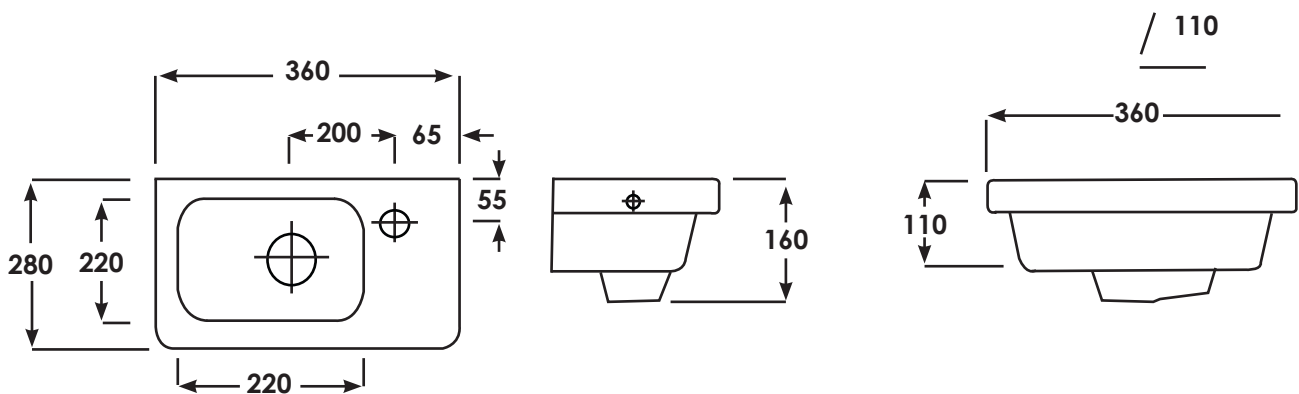

Technical Data Sheet

Ivy 36cm Slimline Basin
EC7009

essential
BATHROOMS

SPECIFICATION

Please use the reference codes shown below:

EC7009 Ivy 36cm Slimline Basin

SIZE	360 x 280mm
TAP HOLE	Single tap hole
OVER FLOW	Over flow built in
MATERIAL	Vitreous China
WEIGHT	7.50 kg
COLOURS	Alpine White
FIXING	Fisher fittings supplied for basin

Dimensions: All measurements are in millimeters and are subject to normal manufacturing variations.

Note: Due to a continuing development programme to improve design and performance, the manufacturer reserves all rights to vary specifications without prior informations. Please note accessories are for photographic use only.