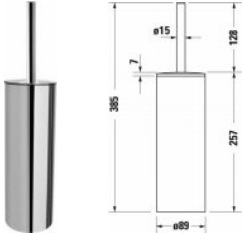

Brush set # 0099281000

|< 89 mm >|

Brush set	Dimension	Weight	Order number
floor standing, 89 mm			
Colors			
10 Chrome			
Variant			
	89 x 385 mm	0.900 kg	0099281000

All drawings contain the necessary measurements which are subject to standard tolerances. They are stated in mm and are non-binding. Exact measurements, in particular for customised installation scenarios, can only be taken from the finished piece.