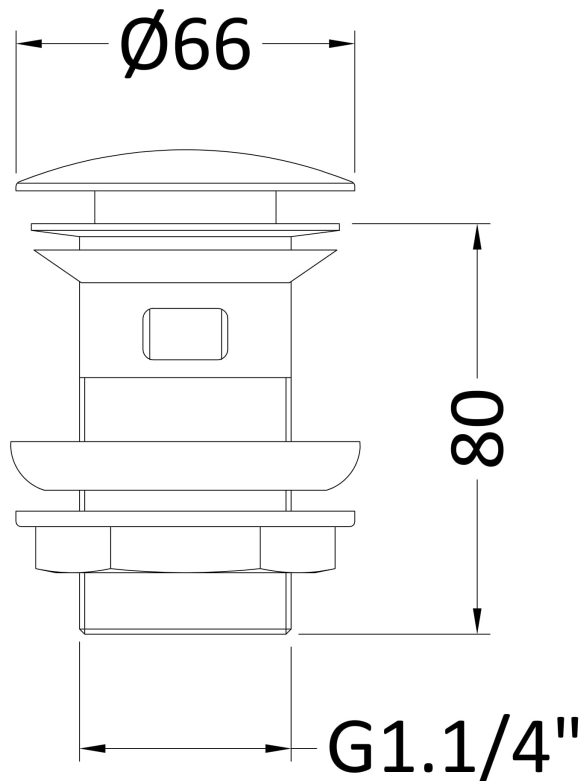

Sales Code: EK303

Description: Push Button Basin Waste Slotted

Product Dimensions

Length (mm):	
Width (mm):	61
Height (mm):	97
Depth (mm):	61
Nett Weight (kg):	0.3

Packaging Dimensions

Height (mm):	65
Width (mm):	65
Depth (mm):	105
Gross Weight (kg):	0.33

Packaging Data

Box Colour:	White Cardboard Box
Box Qty:	1
Label Size:	100 x 50
Label Colour:	White Label
Label Qty:	2

Outer Box Dimensions (If Applicable)

Height (mm):	225
Width (mm):	330
Length (mm):	
Depth (mm):	
Gross Weight (kg):	21
Barcode:	5055146129851

Product Details

Country of Origin:	China
Fitting Instruction:	No
CE Certification:	N/A
Product Material:	Brass
Heating Element Wattage:	Not Applicable
Colour/Finish:	Chrome
Product Diameter:	61mm
Connection Size:	11/4"