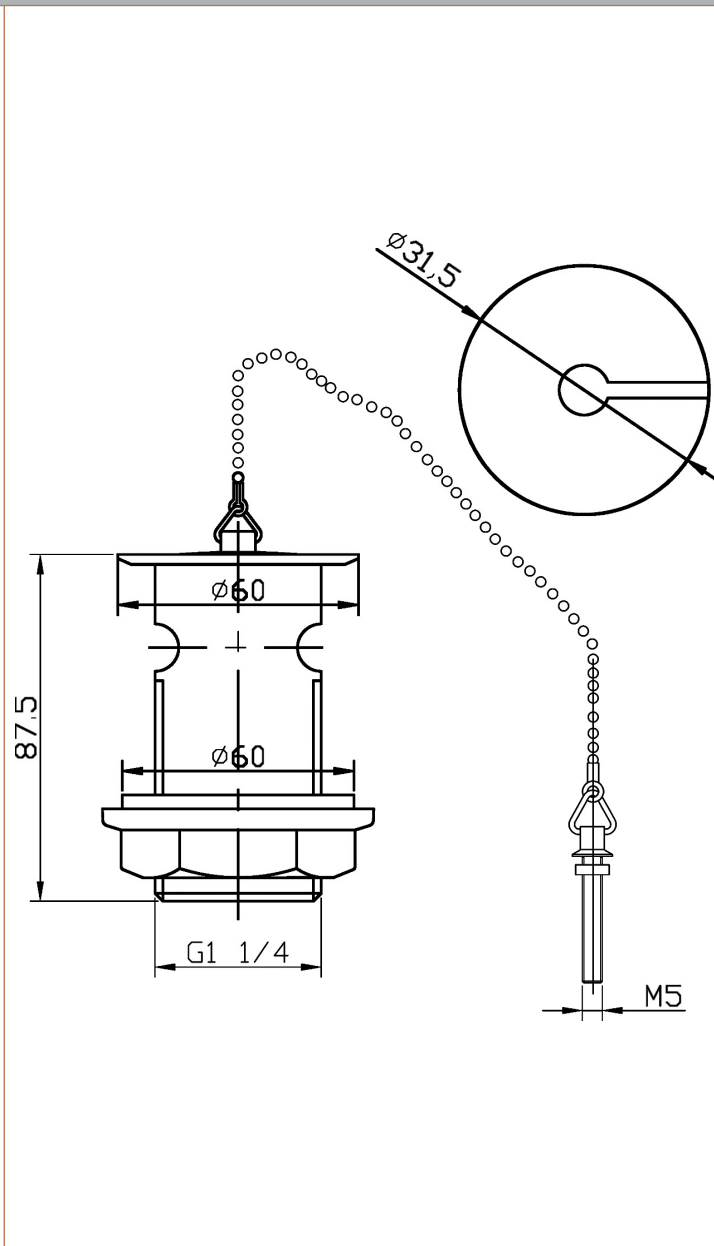

Sales Code: E303

Description: Basin Waste W/ Brass Plug & Ball Chain

Product Dimensions

Length (mm):	
Width (mm):	60
Height (mm):	88
Depth (mm):	60
Nett Weight (kg):	0.2

Packaging Dimensions

Height (mm):	70
Width (mm):	70
Depth (mm):	100
Gross Weight (kg):	0.22

Packaging Data

Box Colour:	White Cardboard Box
Box Qty:	1
Label Size:	100 x 50
Label Colour:	White Label
Label Qty:	2

Outer Box Dimensions (If Applicable)

Height (mm):	
Width (mm):	
Length (mm):	
Depth (mm):	
Gross Weight (kg):	17
Barcode:	5055146104957

Product Details

Country of Origin:	China
Fitting Instruction:	No
CE Certification:	N/A
Product Material:	Brass
Heating Element Wattage:	Not Applicable
Colour/Finish:	Chrome
Product Diameter:	60mm
Connection Size:	11/4"