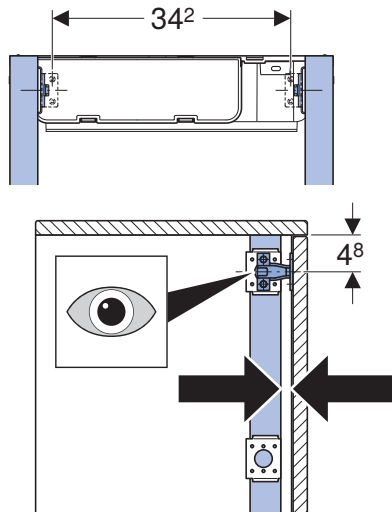

INSTALLATION MANUAL

MONTAGEANLEITUNG
INSTRUCTIONS DE MONTAGE
ISTRUZIONI PER IL MONTAGGIO

Check internal dimensions of the furniture (minimum 46.5 cm wide and between 19.5–cm deep) for compatibility. Ensure furniture has a full length front plinth.

Furniture front even to frame

1

2

4 B

Furniture with front bracing bar

1

2

3