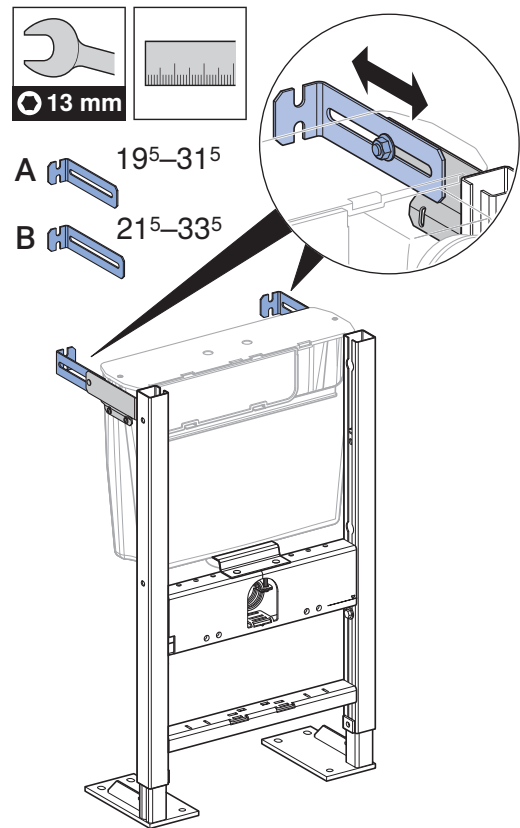

Check internal dimensions of the furniture (minimum 46.5 cm wide and between 19.5–cm deep) for compatibility. Ensure furniture has a full length front plinth.

1

2

3