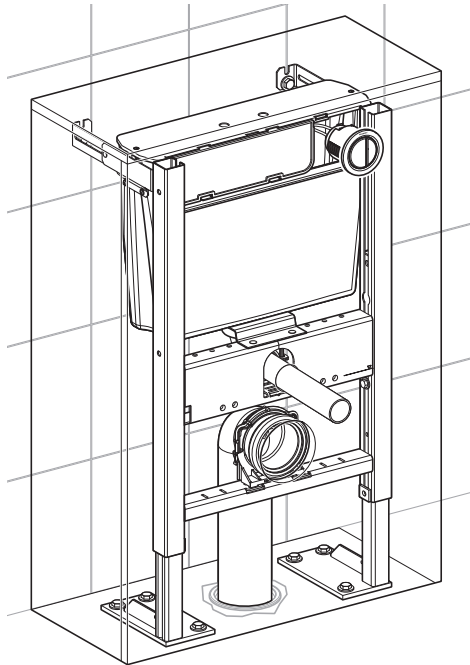

INSTALLATION MANUAL

MONTAGEANLEITUNG
INSTRUCTIONS DE MONTAGE
ISTRUZIONI PER IL MONTAGGIO

Check internal dimensions of the furniture (minimum 46.5 cm wide and between 19.5–cm deep) for compatibility. Ensure furniture has a full length front plinth.