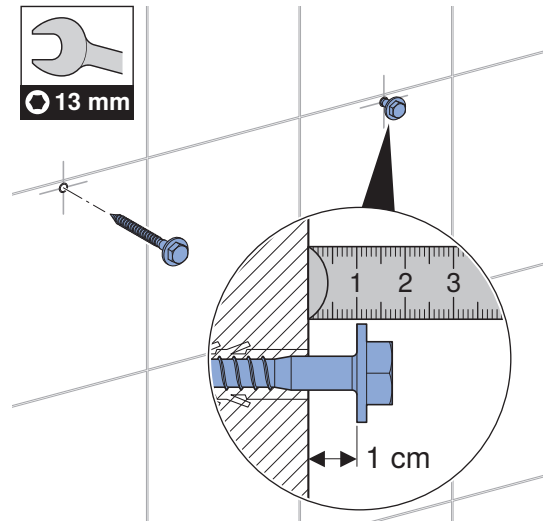

Check internal dimensions of the furniture (minimum 46.5 cm wide and between 19.5–cm deep) for compatibility. Ensure furniture has a full length front plinth.

1

2

3