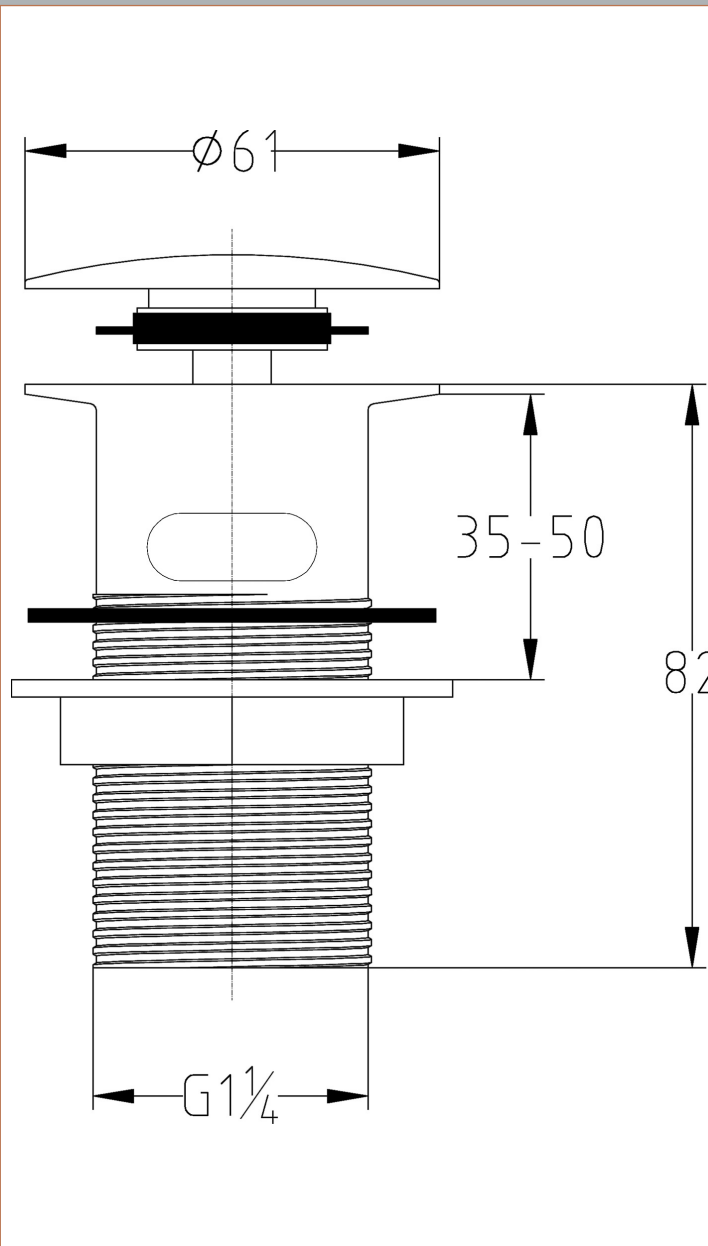

Sales Code: E328

Description: Easyclean Sprung Plug Basin Waste

Product Dimensions

Length (mm):	
Width (mm):	61
Height (mm):	82
Depth (mm):	61
Nett Weight (kg):	0.29

Packaging Dimensions

Height (mm):	100
Width (mm):	65
Depth (mm):	65
Gross Weight (kg):	0.29

Packaging Data

Box Colour:	White Cardboard Box
Box Qty:	1
Label Size:	100 x 50
Label Colour:	White Label
Label Qty:	2

Outer Box Dimensions (If Applicable)

Height (mm):	
Width (mm):	
Length (mm):	
Depth (mm):	
Gross Weight (kg):	19
Barcode:	5055369004263

Product Details

Country of Origin:	China
Fitting Instruction:	No
CE Certification:	N/A
Product Material:	Brass
Heating Element Wattage:	Not Applicable
Colour/Finish:	Chrome
Product Diameter:	61mm
Connection Size:	1 1/4"