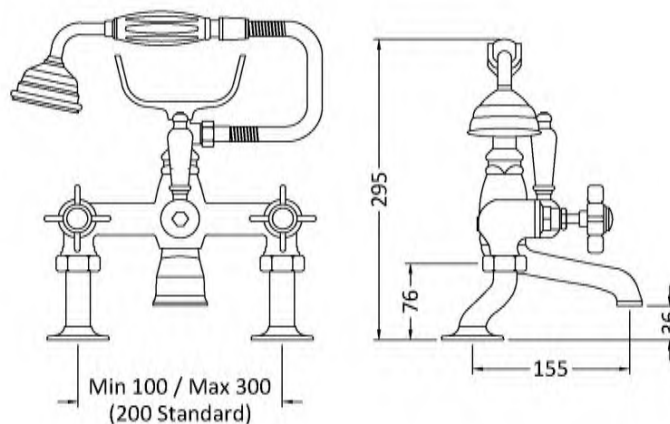

Sales Code: I303X

Description: Luxury 3/4" Cranked Bsm W/ Shower Kit

Product Dimensions

Height (mm):	295
Width (mm):	215
Depth (mm):	180
Length (mm):	
Nett Weight (kg):	3.53

Packaging Dimensions

Height (mm):	140
Width (mm):	235
Depth (mm):	265
Gross Weight (kg):	3.99

Packaging Data

Box Colour:	White Cardboard Box
Box Qty:	1
Label Size:	100 x 50
Label Colour:	White Label
Label Qty:	2

Outer Box Dimensions (If Applicable)

Height (mm):	315
Width (mm):	280
Depth (mm):	490
Length (mm):	
Gross Weight (kg):	17
Barcode:	5055146115878

Product Details

Country of Origin:	China
Fitting Instruction:	No
Product Material:	Brass
Control Type:	Manual
Waste Included:	Waste Not Included
Waste Type:	Not Applicable
WRAS Approval: No	Approval No: N/A
Valve/Cartridge Type:	Screw Down
Colour/Finish:	Chrome
Mount Type:	Deck
Operating Pressure (bar):	0.1
Flow Rates: (Litres Per Min)	0.1 bar: 12 0.5 bar: 36 1 bar: 48 2 bar: 0 3 bar: 0
Pipe Size:	22 mm (3/4" Bsp)
Pipe Centres:	200mm