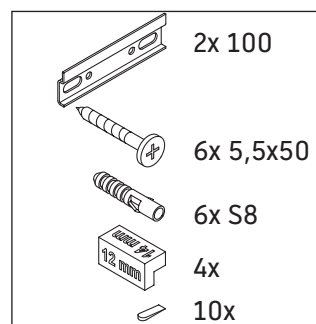

Ketho.2

K2 5285

Mounting instructions

Instructions for use

The bathroom furniture range complies with the standards and guidelines applicable at the time of delivery and is designed for use in bathrooms. Direct contact with water should be avoided, for example, when showering.