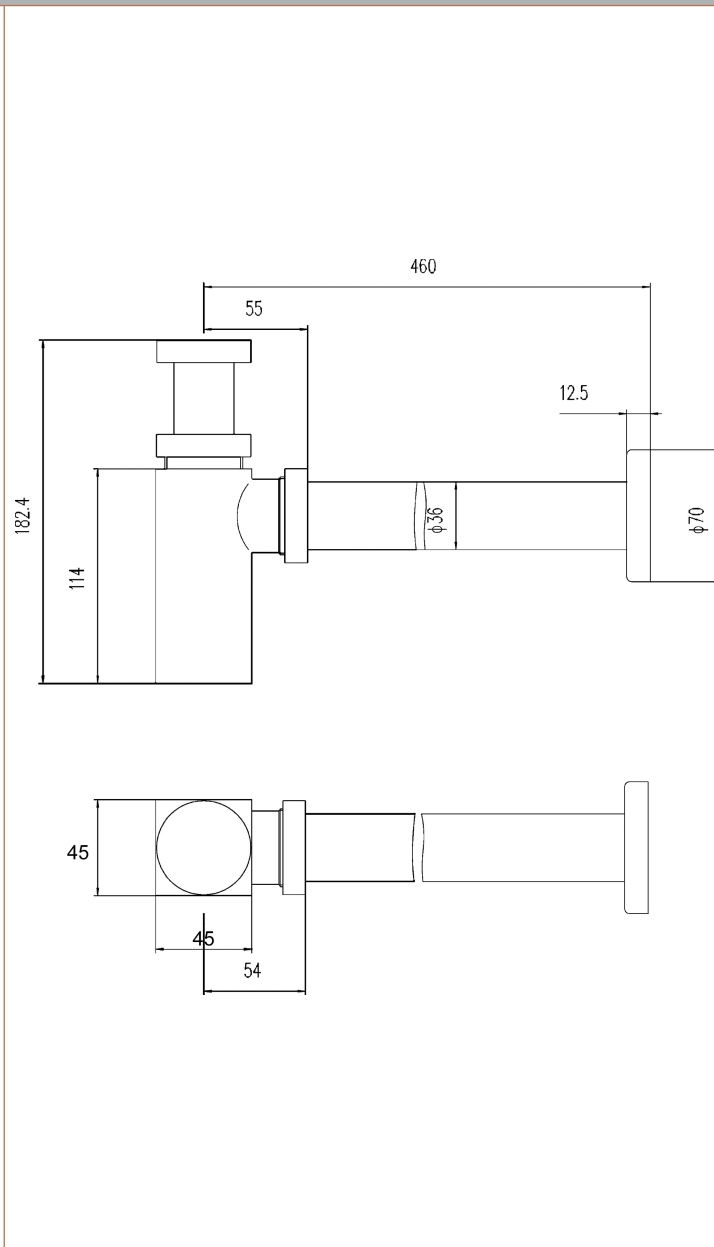

Sales Code: EK406

Description: Square Bottle Trap & Extension Tube

Product Dimensions

Length (mm):	
Width (mm):	70
Height (mm):	182
Depth (mm):	70
Nett Weight (kg):	1.08

Packaging Dimensions

Height (mm):	335
Width (mm):	135
Depth (mm):	55
Gross Weight (kg):	1.08

Packaging Data

Box Colour:	White Cardboard Box
Box Qty:	1
Label Size:	100 x 50
Label Colour:	White Label
Label Qty:	2

Outer Box Dimensions (If Applicable)

Height (mm):	
Width (mm):	
Length (mm):	
Depth (mm):	
Gross Weight (kg):	11
Barcode:	5056462655826

Product Details

Country of Origin:	China
Fitting Instruction:	No
CE Certification:	N/A
Product Material:	Brass
Heating Element Wattage:	Not Applicable
Colour/Finish:	Black
Product Diameter:	70mm
Connection Size:	11/4"

Sales Code: EK806

Description: Square Bottle Trap & Extension Tube

Product Dimensions

Length (mm):	
Width (mm):	70
Height (mm):	182
Depth (mm):	70
Nett Weight (kg):	1.08

Packaging Dimensions

Height (mm):	335
Width (mm):	135
Depth (mm):	55
Gross Weight (kg):	1.08