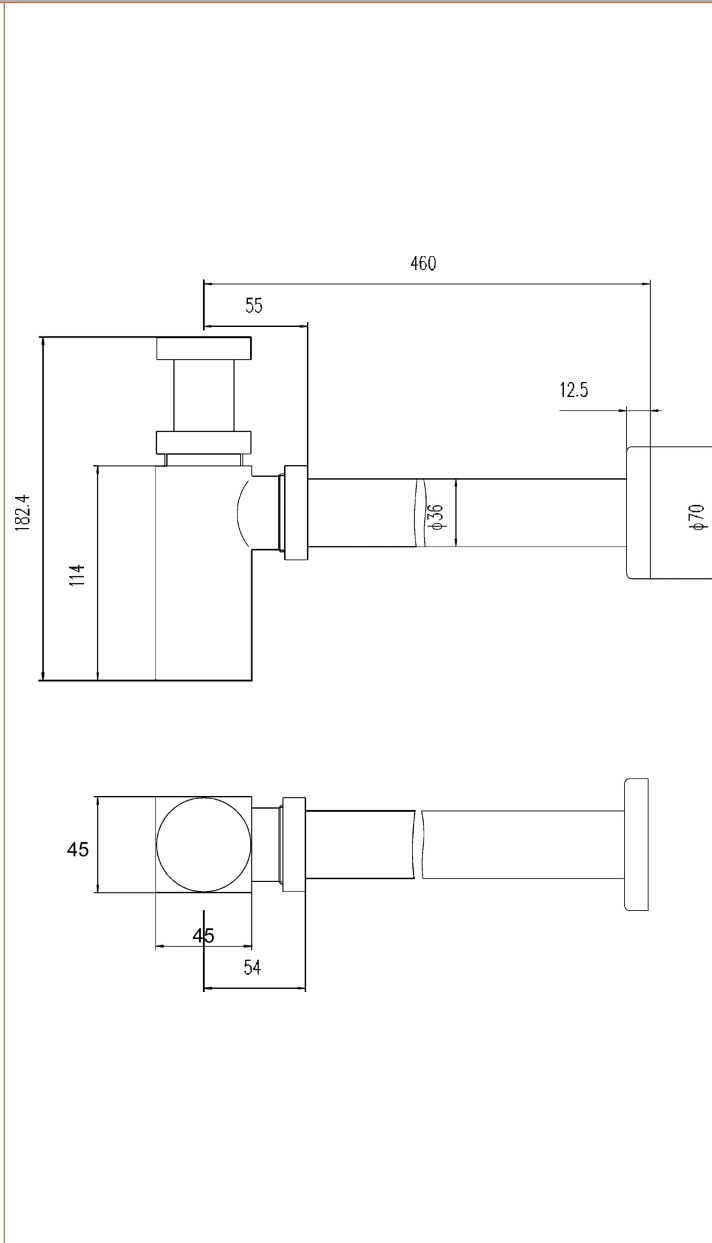

Sales Code: EK306

Description: Square Bottle Trap & Extension Tube

Product Dimensions

Length (mm):	
Width (mm):	70
Height (mm):	182
Depth (mm):	70
Nett Weight (kg):	1.08

Packaging Dimensions

Height (mm):	335
Width (mm):	135
Depth (mm):	55
Gross Weight (kg):	1.08

Packaging Data

Box Colour:	White Cardboard Box
Box Qty:	1
Label Size:	100 x 50
Label Colour:	White Label
Label Qty:	2

Outer Box Dimensions (If Applicable)

Height (mm):	
Width (mm):	
Length (mm):	
Depth (mm):	
Gross Weight (kg):	11
Barcode:	5055146136330

Product Details

Country of Origin:	China
Fitting Instruction:	No
CE Certification:	N/A
Product Material:	Brass
Heating Element Wattage:	Not Applicable
Colour/Finish:	Chrome
Product Diameter:	70mm
Connection Size:	1 1/4"

Sales Code: EK406

Description: Square Bottle Trap & Extension Tube

Product Dimensions

Length (mm):	
Width (mm):	70
Height (mm):	182
Depth (mm):	70
Nett Weight (kg):	1.08

Packaging Dimensions

Height (mm):	335
Width (mm):	135
Depth (mm):	55
Gross Weight (kg):	1.08