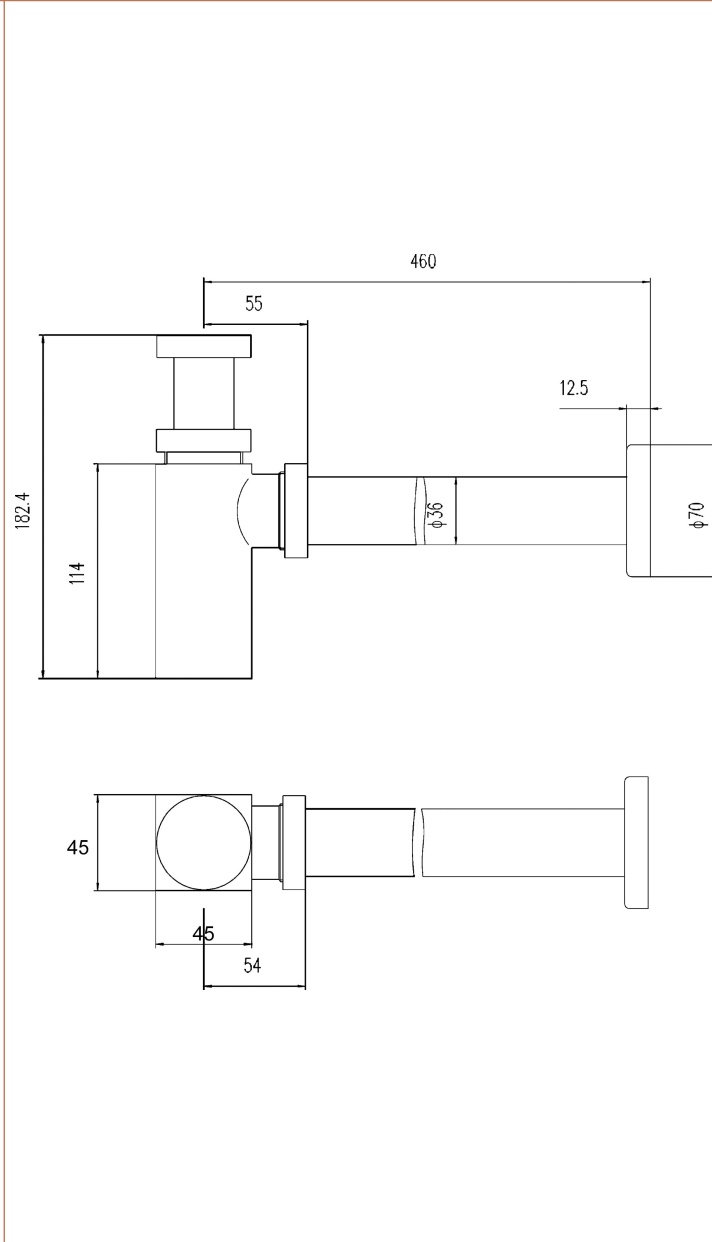

Sales Code: EK306

Description: Square Bottle Trap & Extension Tube

Product Dimensions

Length (mm):	
Width (mm):	70
Height (mm):	182
Depth (mm):	70
Nett Weight (kg):	1.08

Packaging Dimensions

Height (mm):	335
Width (mm):	135
Depth (mm):	55
Gross Weight (kg):	1.08

Packaging Data

Box Colour:	White Cardboard Box
Box Qty:	1
Label Size:	100 x 50
Label Colour:	White Label
Label Qty:	2

Outer Box Dimensions (If Applicable)

Height (mm):	
Width (mm):	
Length (mm):	
Depth (mm):	
Gross Weight (kg):	11
Barcode:	5055146136330

Product Details

Country of Origin:	China
Fitting Instruction:	No
CE Certification:	N/A
Product Material:	Brass
Heating Element Wattage:	Not Applicable
Colour/Finish:	Chrome
Product Diameter:	70mm
Connection Size:	1 1/4"

Sales Code: EK406

Description: Square Bottle Trap & Extension Tube

Product Dimensions

Length (mm):	
Width (mm):	70
Height (mm):	182
Depth (mm):	70
Nett Weight (kg):	1.08

Packaging Dimensions

Height (mm):	335
Width (mm):	135
Depth (mm):	55
Gross Weight (kg):	1.08