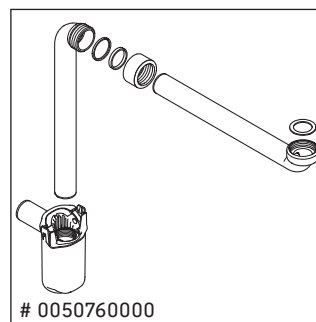

Ketho.2

K2 4895

Mounting instructions

Instructions for use

The bathroom furniture range complies with the standards and guidelines applicable at the time of delivery and is designed for use in bathrooms. Direct contact with water should be avoided, for example, when showering.