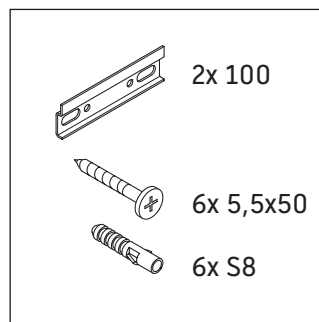

Ketho.2

K2 4895

Mounting instructions

Instructions for use

The bathroom furniture range complies with the standards and guidelines applicable at the time of delivery and is designed for use in bathrooms. Direct contact with water should be avoided, for example, when showering.