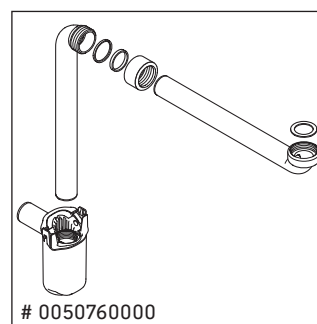

Ketho.2

K2 4897

Mounting instructions

Instructions for use

The bathroom furniture range complies with the standards and guidelines applicable at the time of delivery and is designed for use in bathrooms. Direct contact with water should be avoided, for example, when showering.