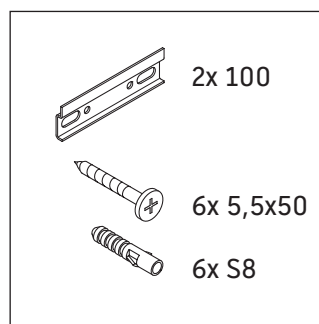

Ketho.2

K2 4897

Mounting instructions

Instructions for use

The bathroom furniture range complies with the standards and guidelines applicable at the time of delivery and is designed for use in bathrooms. Direct contact with water should be avoided, for example, when showering.