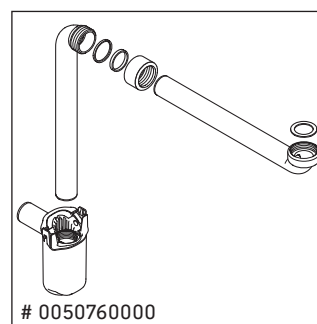

Ketho.2

K2 4886

Mounting instructions

Instructions for use

The bathroom furniture range complies with the standards and guidelines applicable at the time of delivery and is designed for use in bathrooms. Direct contact with water should be avoided, for example, when showering.