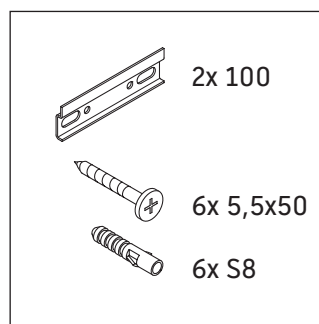

Ketho.2

K2 4886

Mounting instructions

Instructions for use

The bathroom furniture range complies with the standards and guidelines applicable at the time of delivery and is designed for use in bathrooms. Direct contact with water should be avoided, for example, when showering.