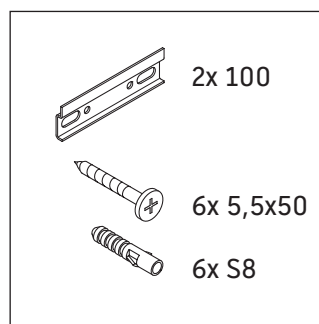

Ketho.2

K2 4887

Mounting instructions

Instructions for use

The bathroom furniture range complies with the standards and guidelines applicable at the time of delivery and is designed for use in bathrooms. Direct contact with water should be avoided, for example, when showering.