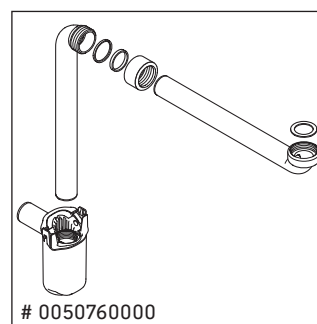

Ketho.2

K2 4887

Mounting instructions

Instructions for use

The bathroom furniture range complies with the standards and guidelines applicable at the time of delivery and is designed for use in bathrooms. Direct contact with water should be avoided, for example, when showering.