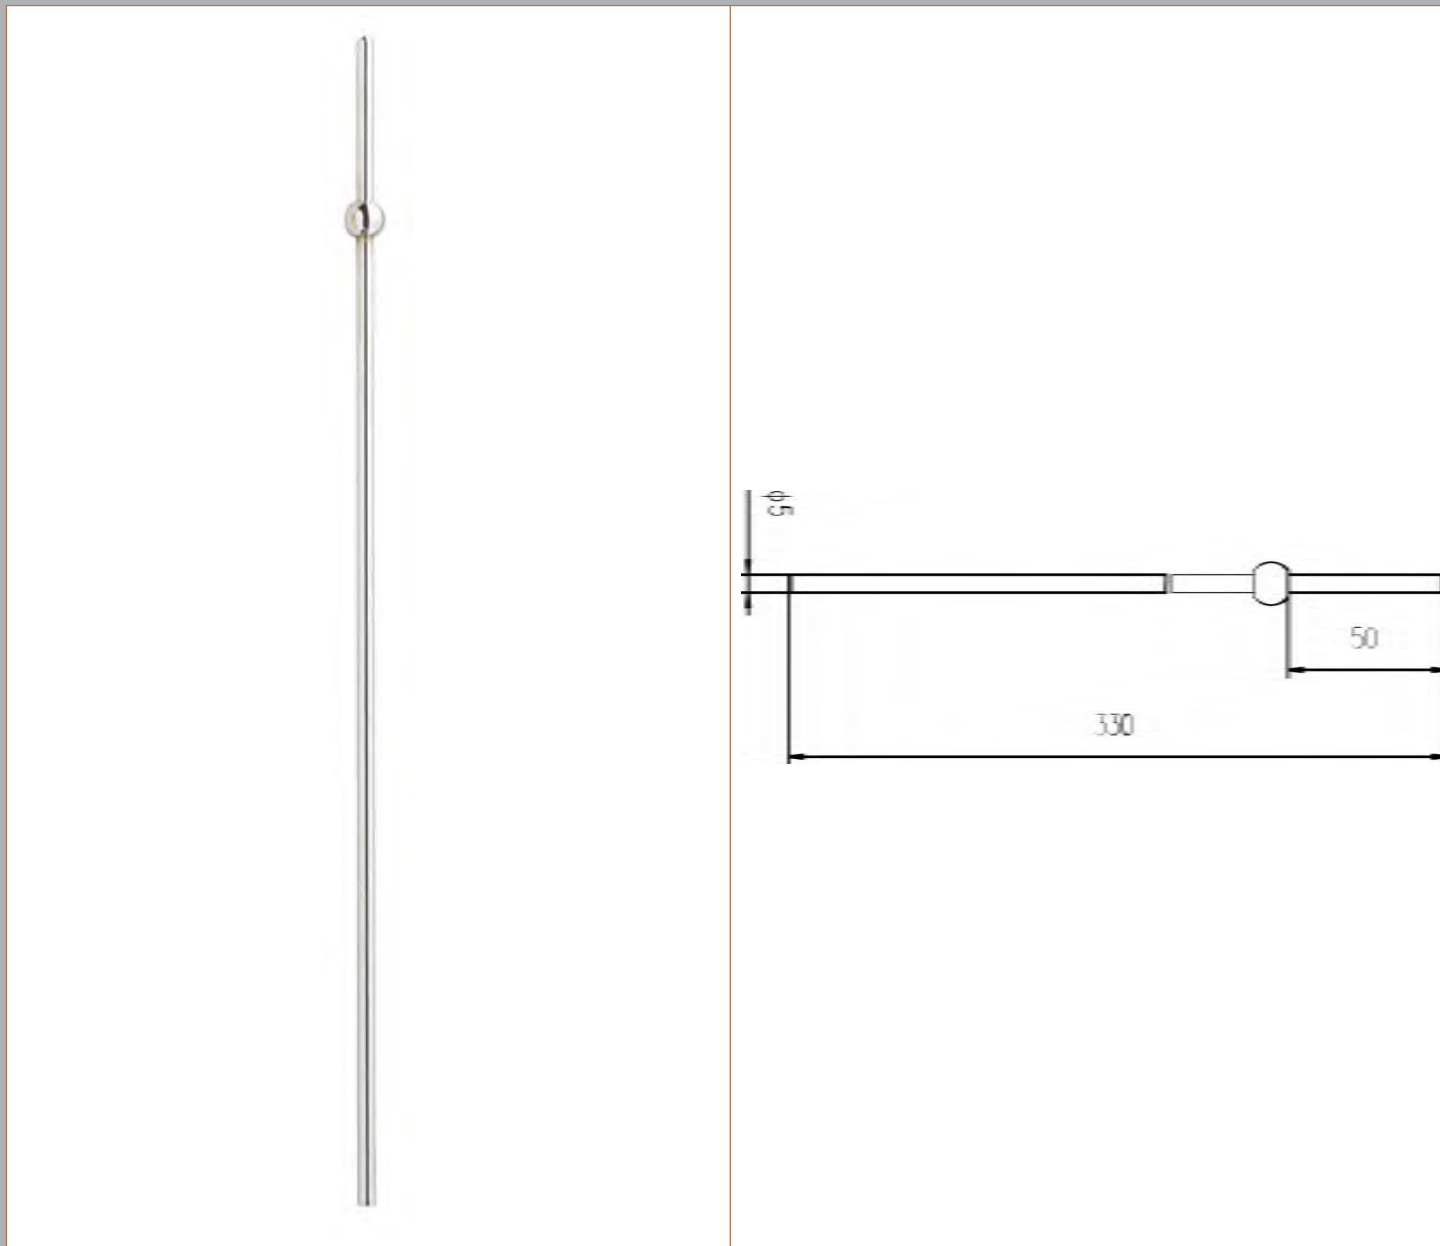

Sales Code: FA301

Description: Ext Horizontal Rod For Use On Basin Puws

Product Dimensions

Length (mm):	
Width (mm):	5
Height (mm):	330
Depth (mm):	5
Nett Weight (kg):	0.06

Packaging Dimensions

Height (mm):	330
Width (mm):	10
Depth (mm):	10
Gross Weight (kg):	0.06

Packaging Data

Box Colour:	White Cardboard Box
Box Qty:	0
Label Size:	x
Label Colour:	
Label Qty:	0

Outer Box Dimensions (If Applicable)

Height (mm):	
Width (mm):	
Length (mm):	
Depth (mm):	
Gross Weight (kg):	12
Barcode:	5055146148289

Product Details

Country of Origin:	China
Fitting Instruction:	No
CE Certification:	N/A
Product Material:	Brass
Heating Element Wattage:	
Colour/Finish:	Chrome
Product Diameter:	5mm
Connection Size:	Not Applicable