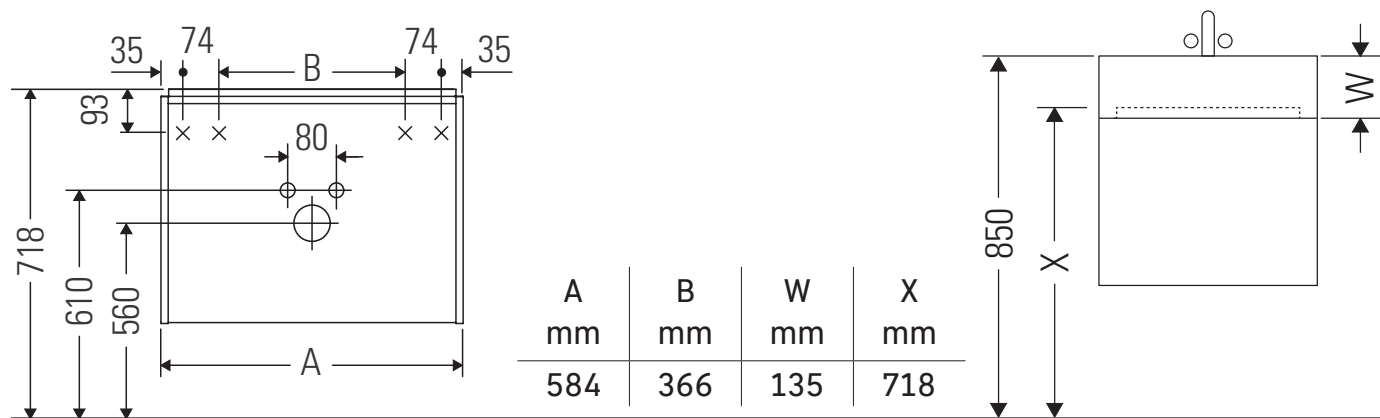

Ketho.2

K2 5073

Mounting instructions

Vero Air # 236860

Instructions for use

The bathroom furniture range complies with the standards and guidelines applicable at the time of delivery and is designed for use in bathrooms. Direct contact with water should be avoided, for example, when showering.