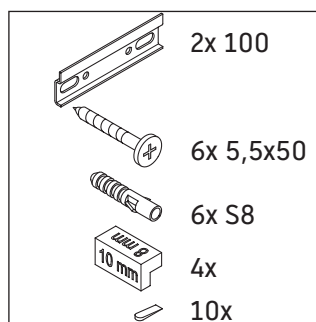

Ketho.2

K2 5073

Mounting instructions

Vero Air # 236860

Instructions for use

The bathroom furniture range complies with the standards and guidelines applicable at the time of delivery and is designed for use in bathrooms. Direct contact with water should be avoided, for example, when showering.