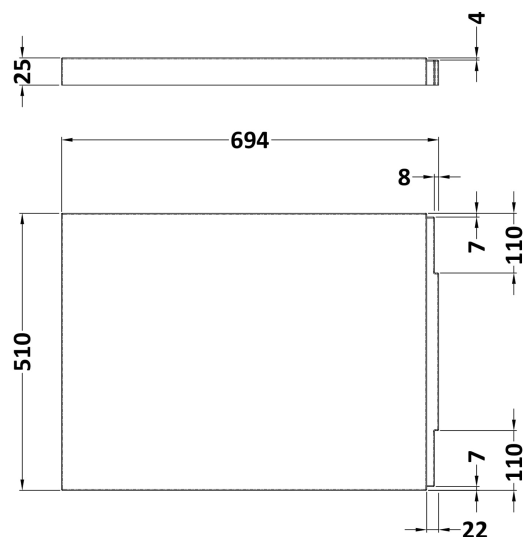

### Product Dimensions

Length (mm):	700
Width (mm):	510
Depth (mm):	35
Nett Weight (kg):	0.06

### Packaging Dimensions

Length (mm):	700
Width (mm):	510
Depth (mm):	35
Gross Weight (kg):	0.06

### Outer Box Dimensions (If Applicable)

Length (mm):	
Width (mm):	
Height (mm):	
Gross Weight (kg):	
Barcode:	5055369060856

**Sales Code:** PAN144

**Description:** Straight Bath End Panel 800X510x35mm

**Product Dimensions**

Length (mm):	800
Width (mm):	510
Depth (mm):	35
Nett Weight (kg):	0.8

**Packaging Dimensions**

Length (mm):	800
Width (mm):	510
Depth (mm):	35
Gross Weight (kg):	0.8