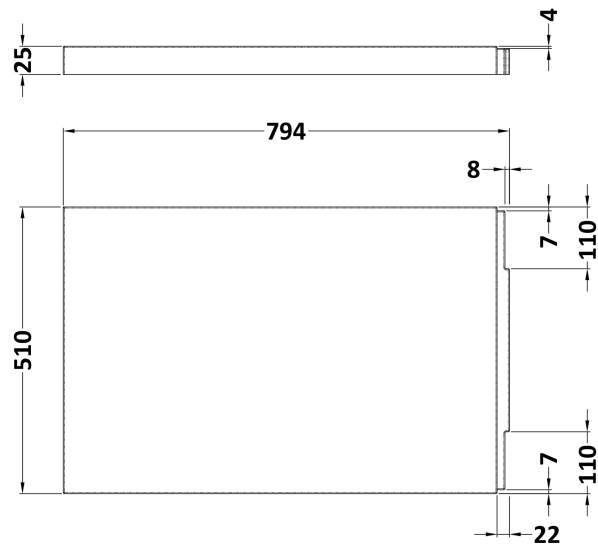

### Product Dimensions

Length (mm):	700
Width (mm):	510
Depth (mm):	35
Nett Weight (kg):	0.06

### Packaging Dimensions

Length (mm):	700
Width (mm):	510
Depth (mm):	35
Gross Weight (kg):	0.06

### Outer Box Dimensions (If Applicable)

Length (mm):	
Width (mm):	
Height (mm):	
Gross Weight (kg):	
Barcode:	5055369060856

**Sales Code:** PAN144

**Description:** Straight Bath End Panel 800X510x35mm

**Product Dimensions**

Length (mm):	800
Width (mm):	510
Depth (mm):	35
Nett Weight (kg):	0.8

**Packaging Dimensions**

Length (mm):	800
Width (mm):	510
Depth (mm):	35
Gross Weight (kg):	0.8