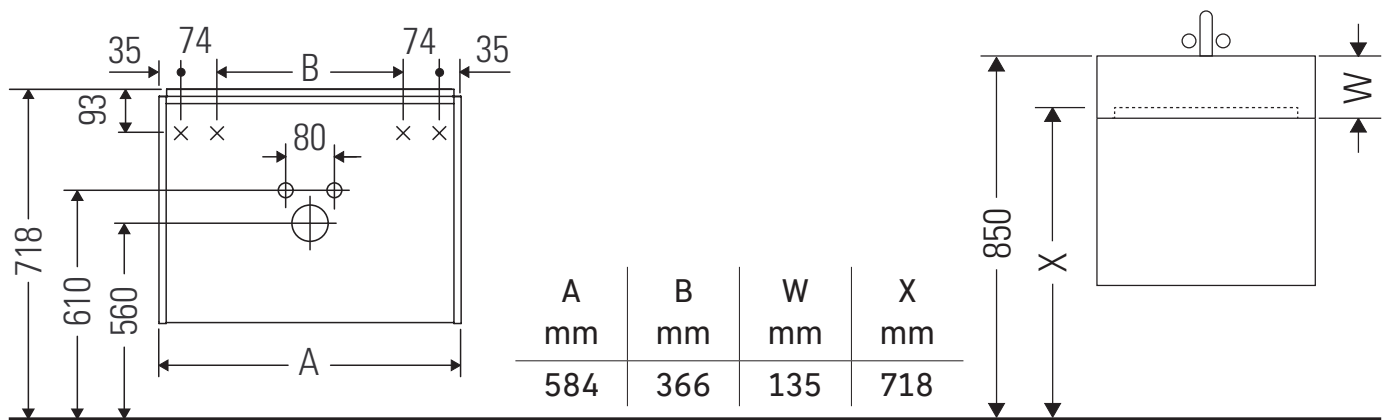

Ketho.2

K2 5273

Mounting instructions

Vero Air # 236860

Instructions for use

The bathroom furniture range complies with the standards and guidelines applicable at the time of delivery and is designed for use in bathrooms. Direct contact with water should be avoided, for example, when showering.