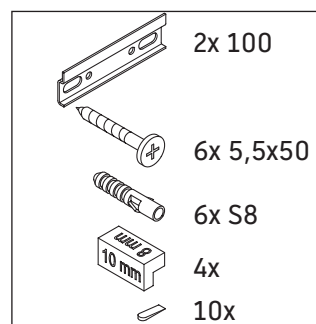

Ketho.2

K2 5273

Mounting instructions

Vero Air # 236860

Instructions for use

The bathroom furniture range complies with the standards and guidelines applicable at the time of delivery and is designed for use in bathrooms. Direct contact with water should be avoided, for example, when showering.