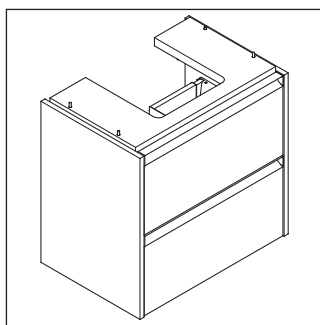

Ketho.2

K2 5273

Mounting instructions

Vero Air # 236860

Instructions for use

The bathroom furniture range complies with the standards and guidelines applicable at the time of delivery and is designed for use in bathrooms. Direct contact with water should be avoided, for example, when showering.