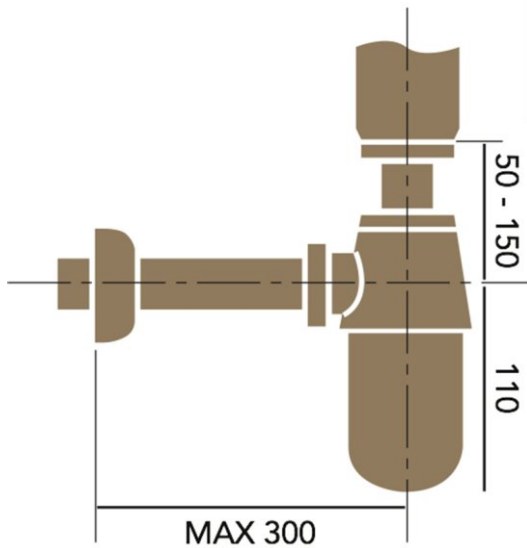

Traditional Bottle Trap

Product Specification

Product Code:	THCI9,THAI9
Finish:	Chrome/Vintage Gold
Product Type:	Traditional
Construction:	Plated Brass

Additional Information

- Available in Chrome & Vintage Gold
- Decorative waste for use with all wall mounted basins